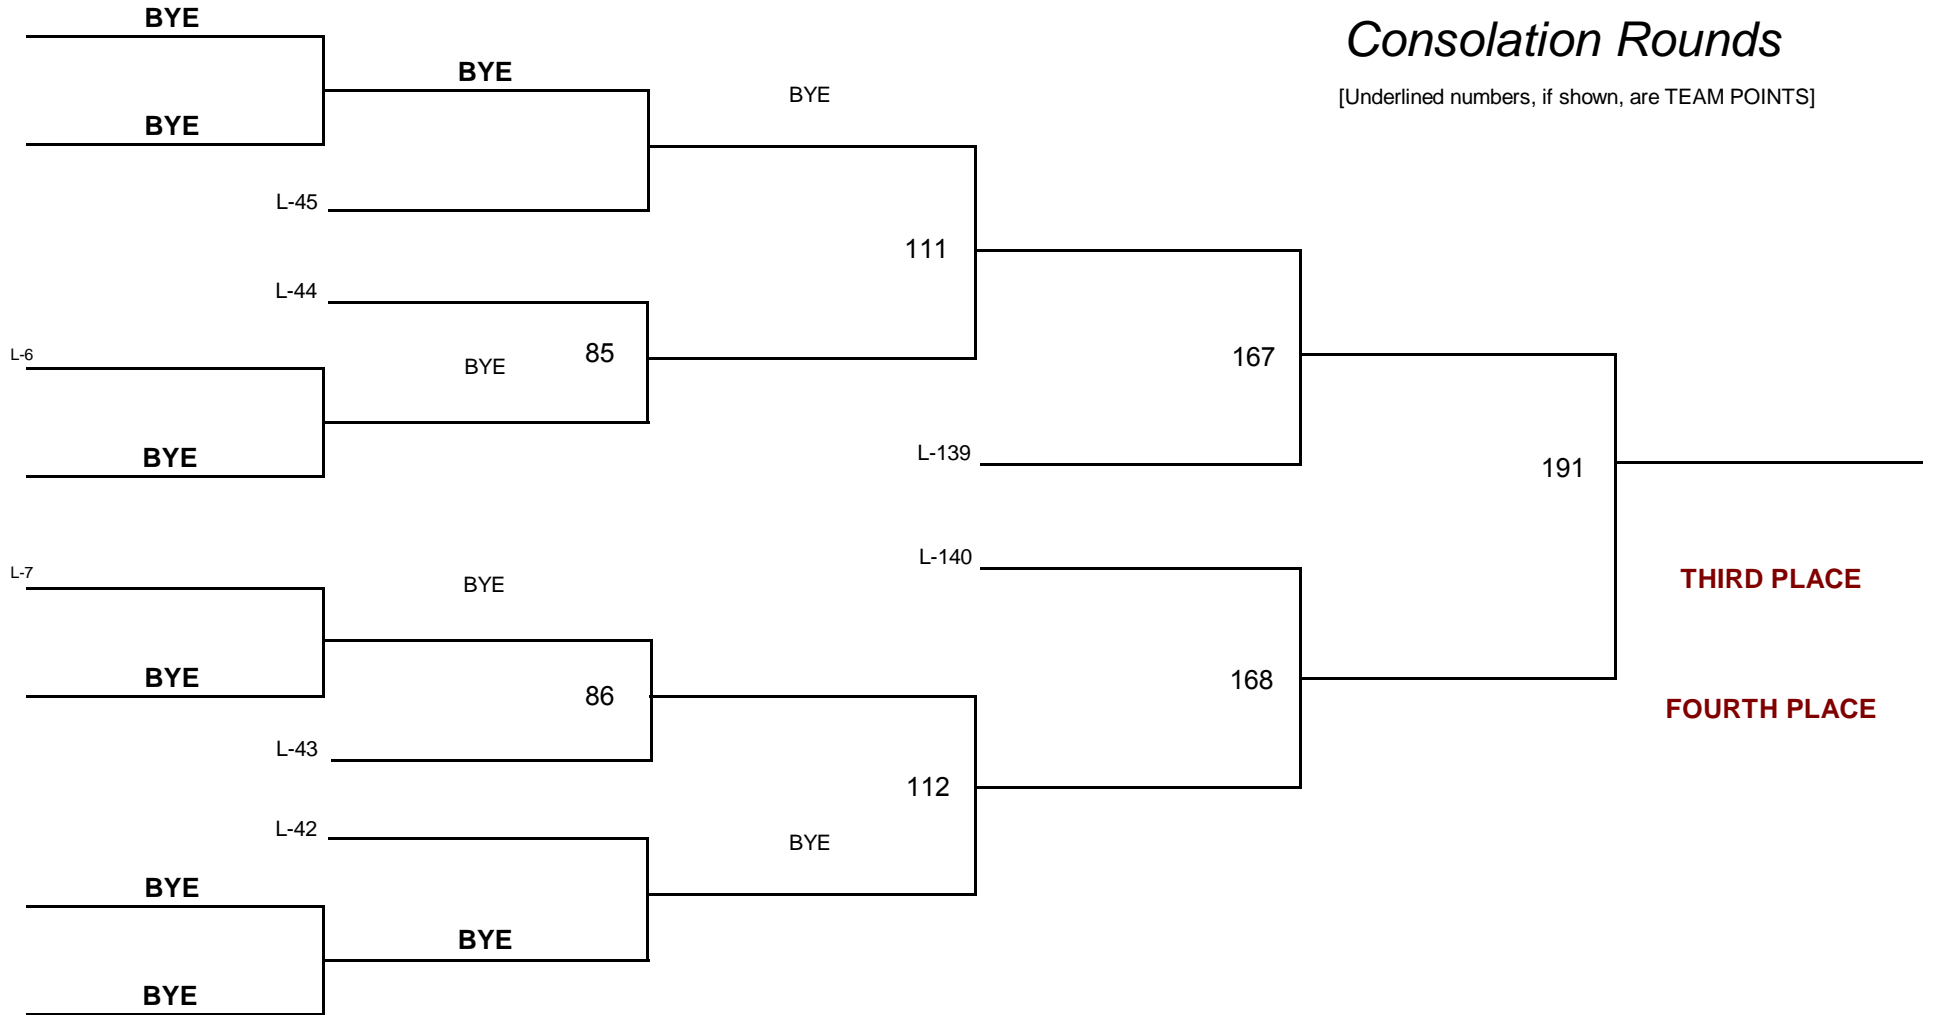

MIDDLE SCHOOL 116.0

DIVISION

WEIGHT

2010 Eastern Division

January 30, 2010

Consolation Rounds

[Underlined numbers, if shown, are TEAM POINTS]