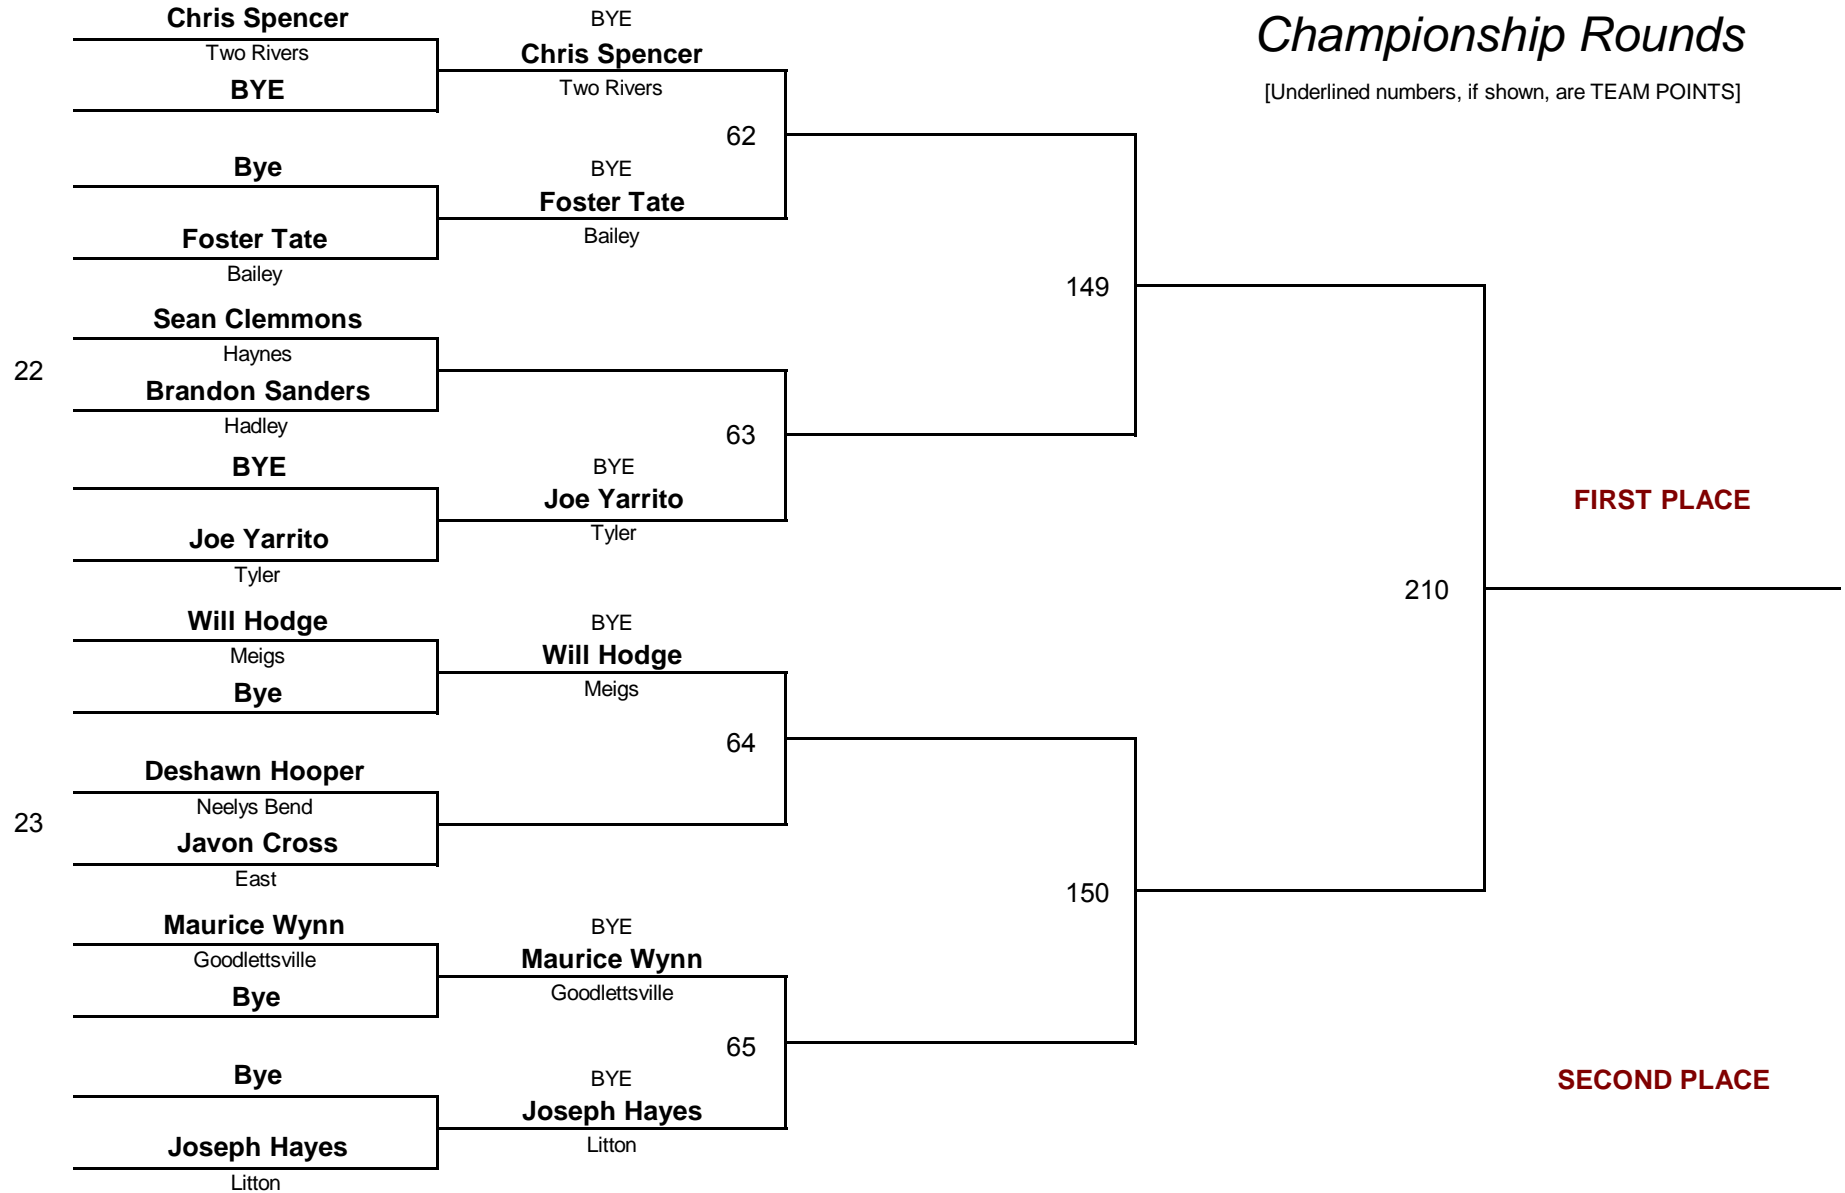

MIDDLE SCHOOL

160.0

2010 Eastern Division

DIVISION

WEIGHT

January 30, 2010

Championship Rounds

[Underlined numbers, if shown, are TEAM POINTS]