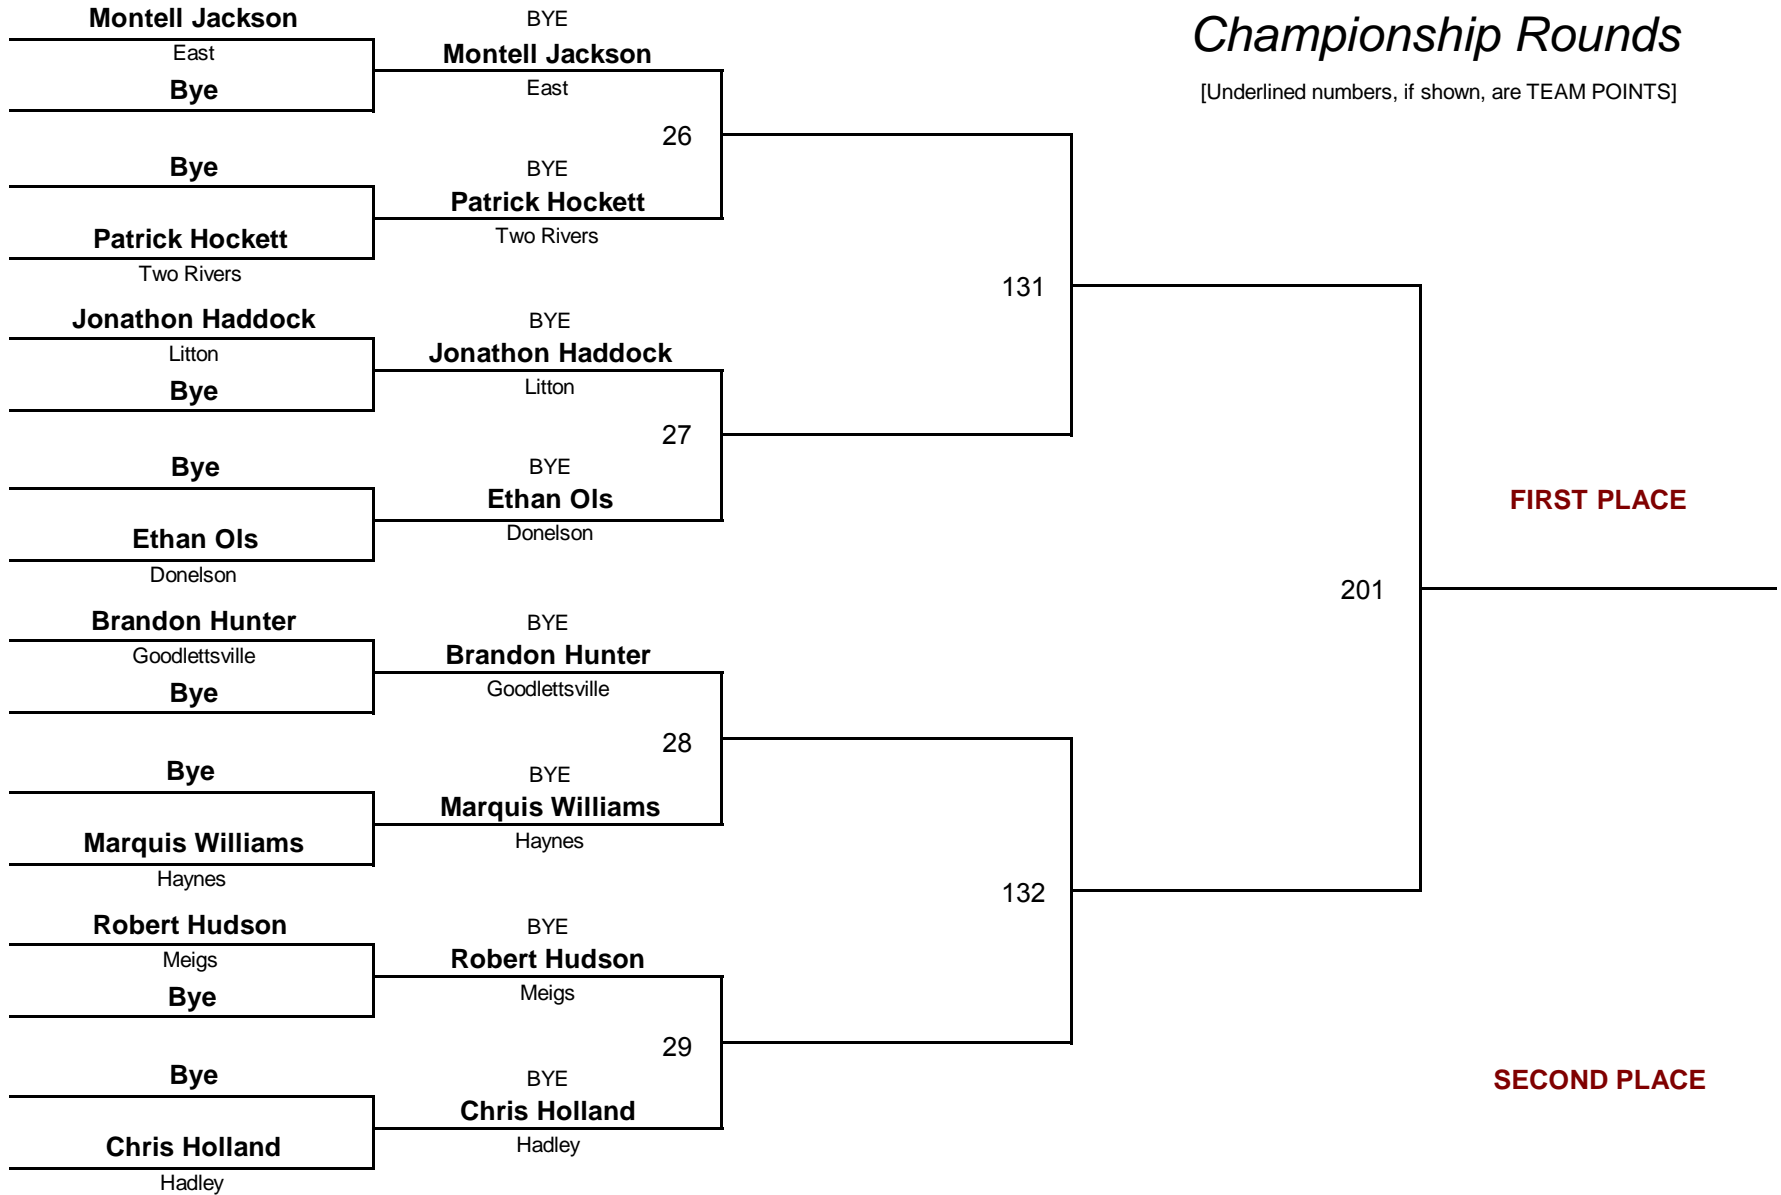

MIDDLE SCHOOL

DIVISION

84.0

WEIGHT

2010 Eastern Division

January 30, 2010

Championship Rounds

[Underlined numbers, if shown, are TEAM POINTS]