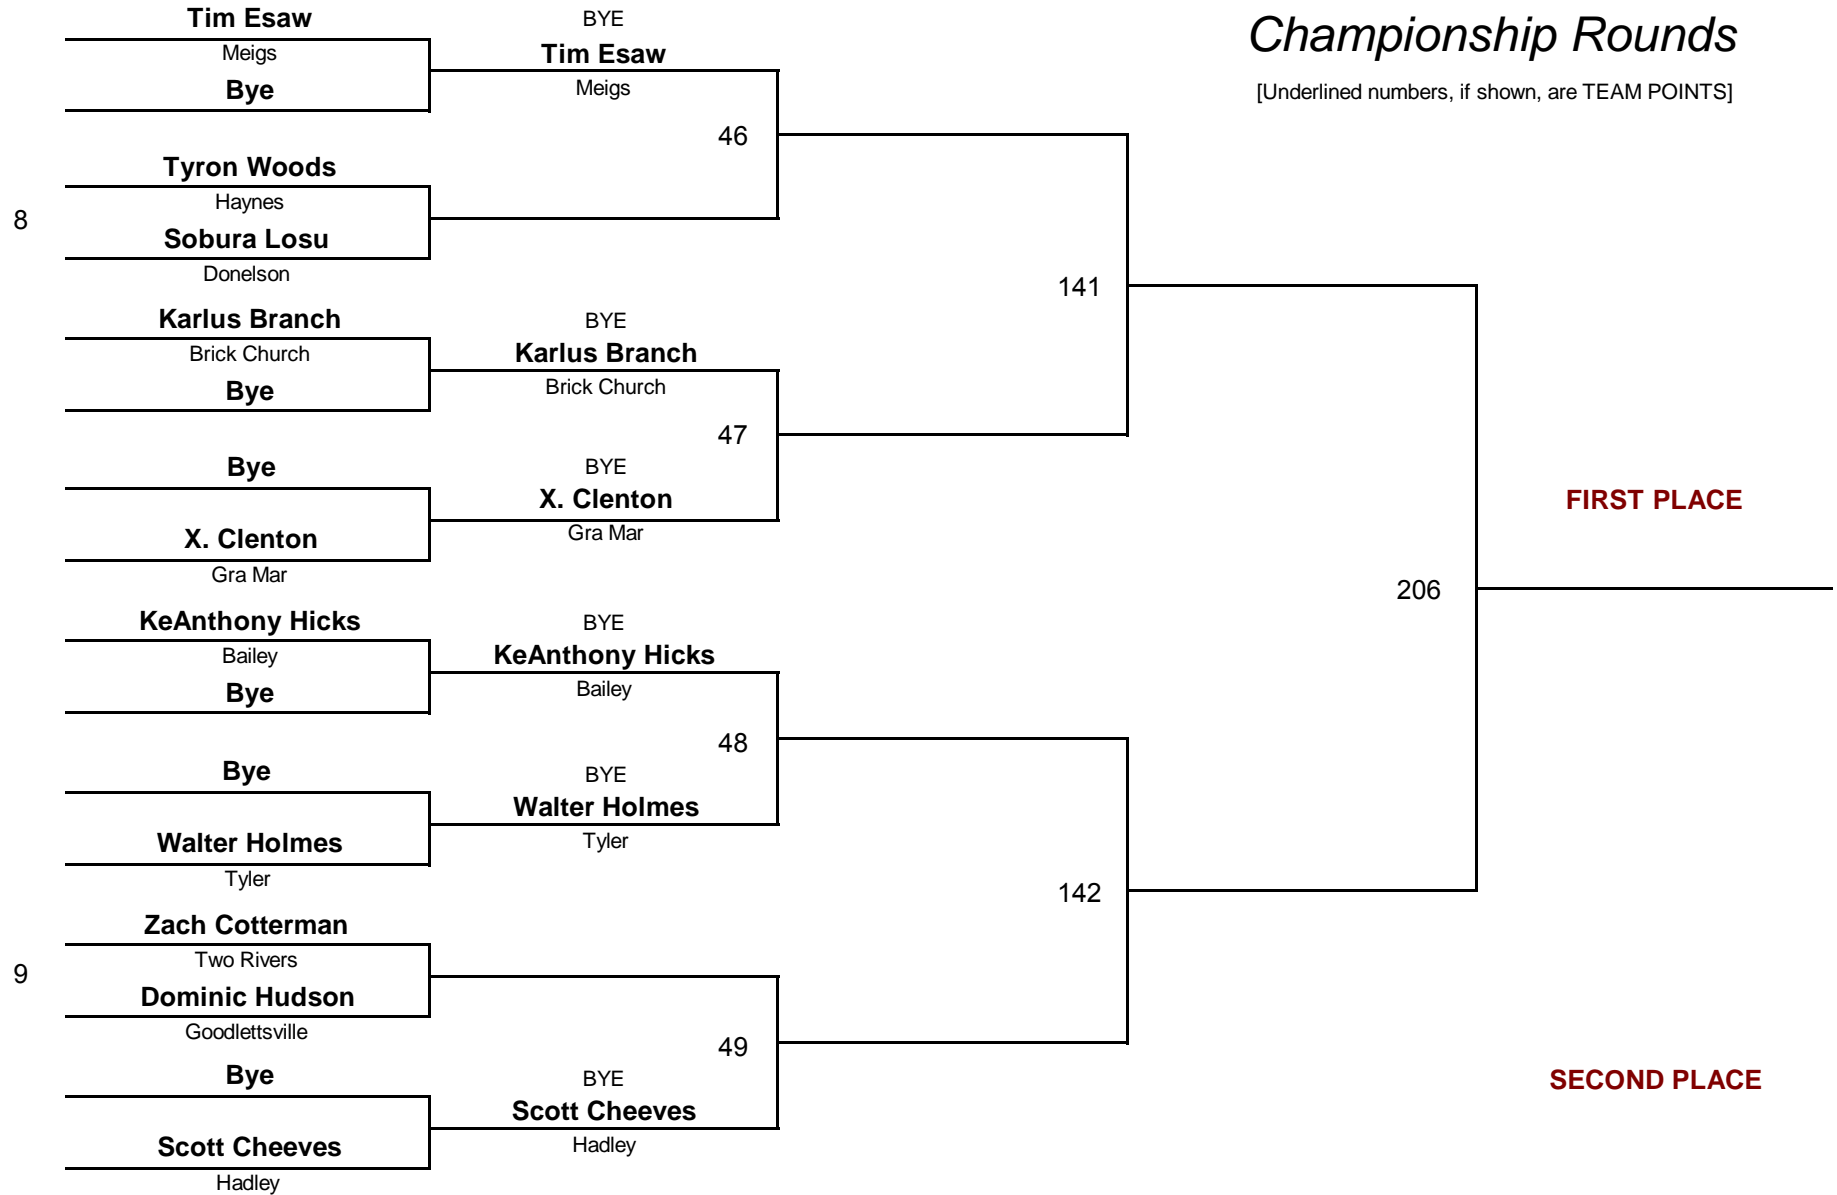

MIDDLE SCHOOL

124.0

2010 Eastern Division

DIVISION

WEIGHT

January 30, 2010

Championship Rounds

[Underlined numbers, if shown, are TEAM POINTS]