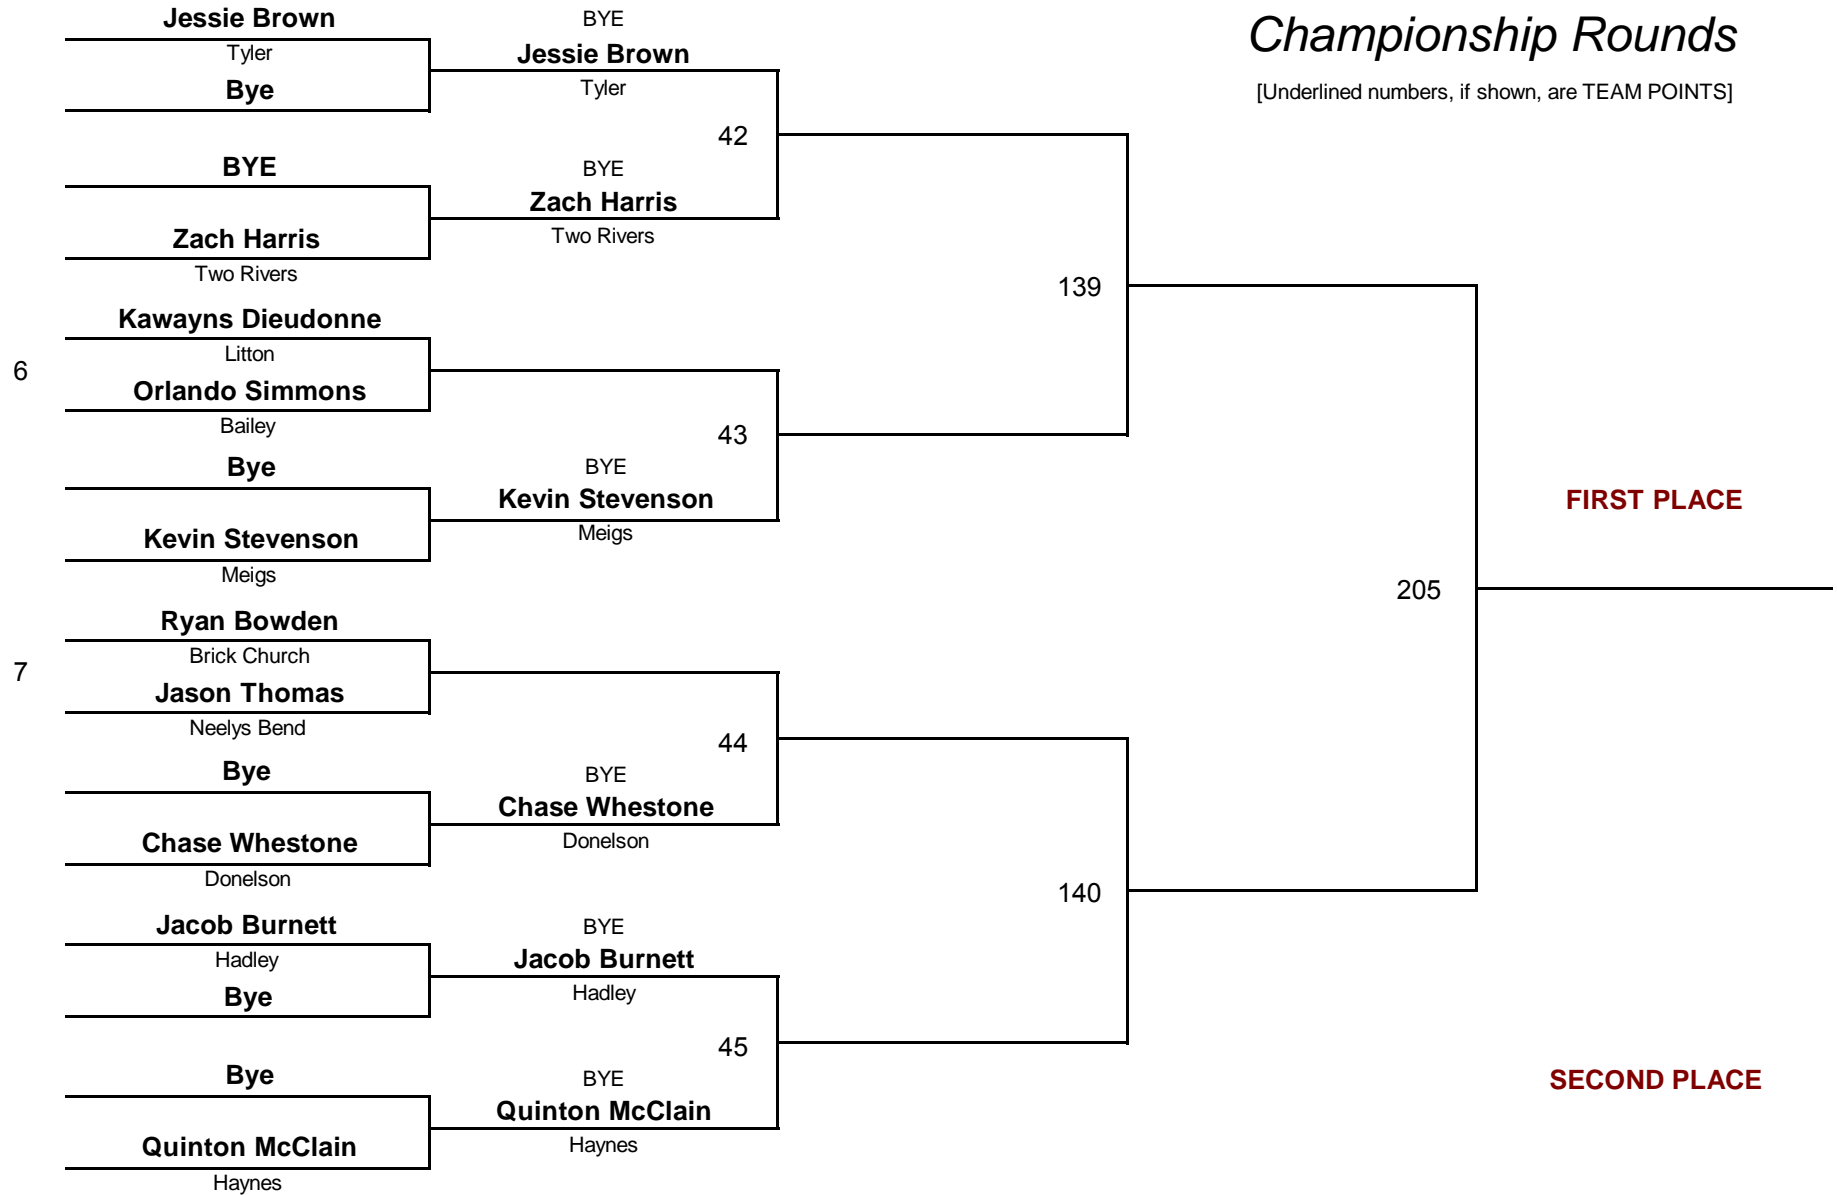

2010 Eastern Division

DIVISION

WEIGHT

January 30, 2010

Championship Rounds

[Underlined numbers, if shown, are TEAM POINTS]

MIDDLE SCHOOL 116.0

DIVISION