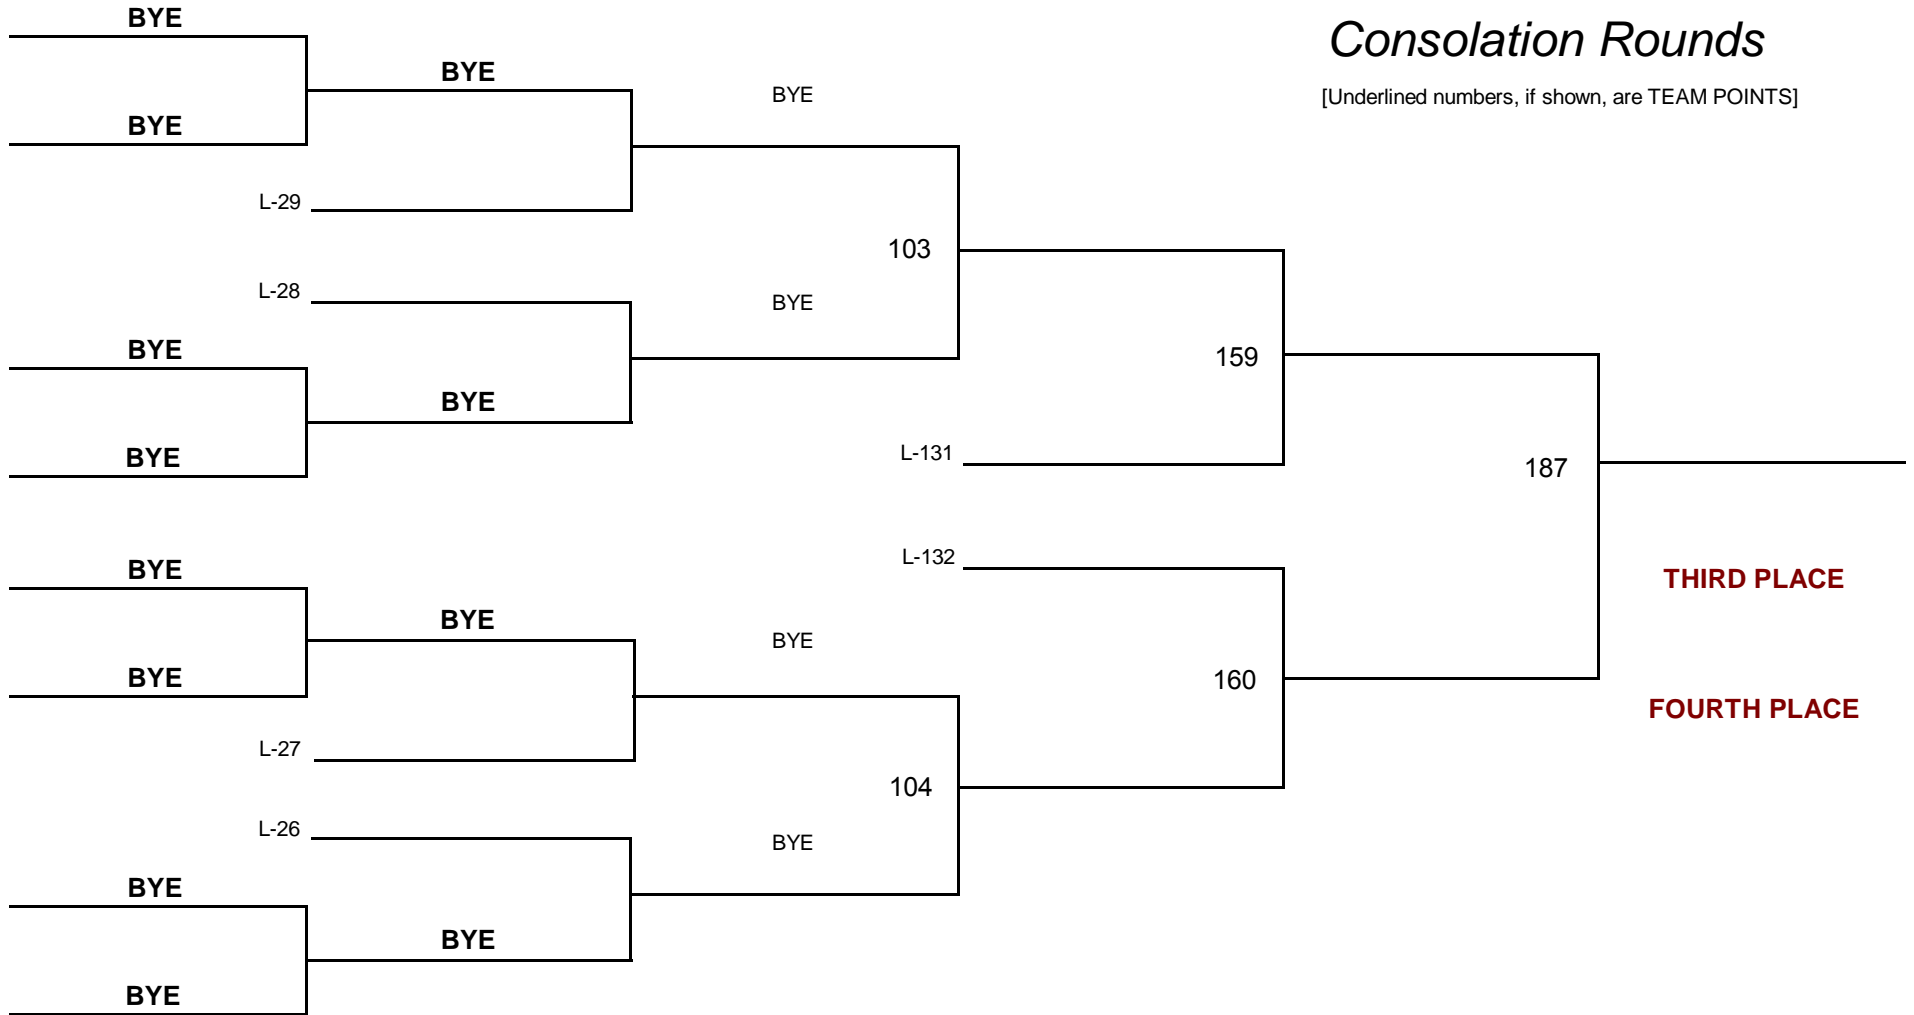

MIDDLE SCHOOL

DIVISION

84.0

WEIGHT

2010 Eastern Division

January 30, 2010

Consolation Rounds

[Underlined numbers, if shown, are TEAM POINTS]