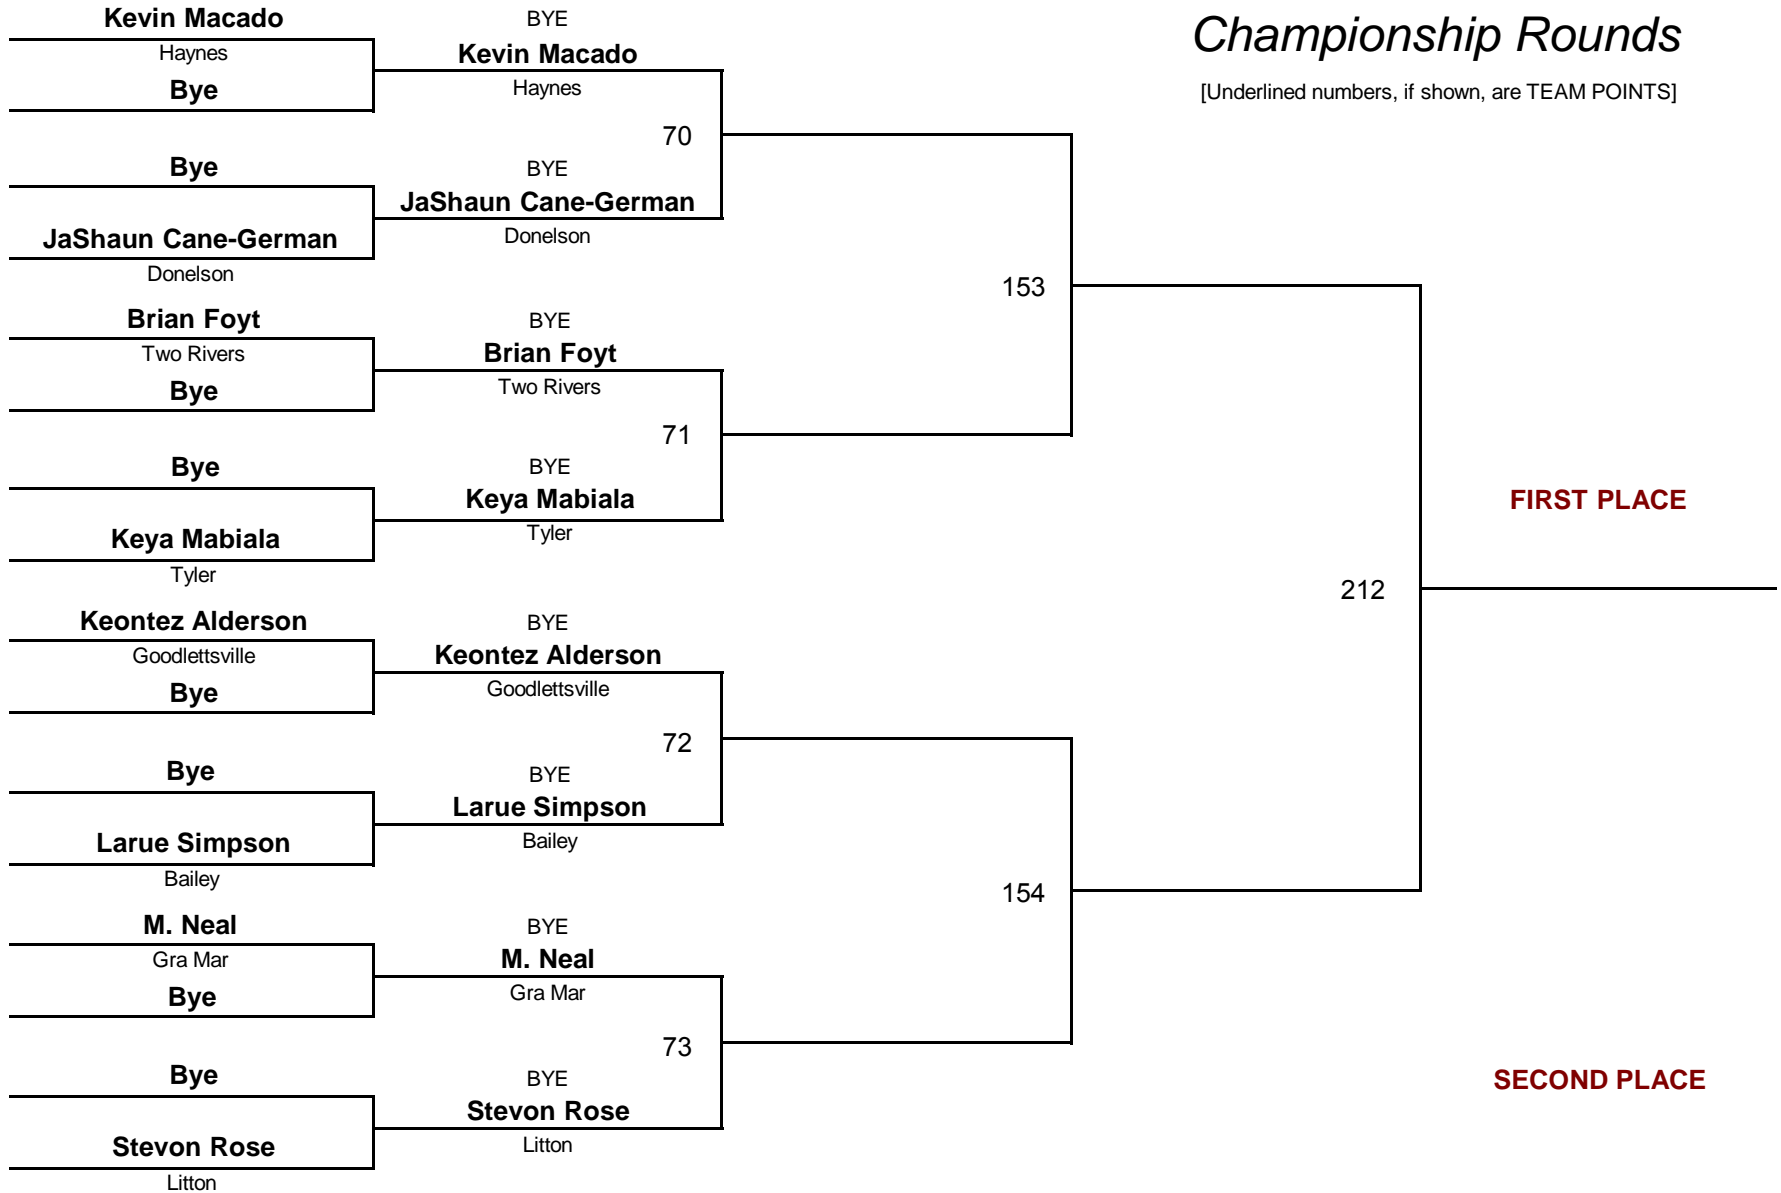

MIDDLE SCHOOL

192.0

2010 Eastern Division

DIVISION

WEIGHT

January 30, 2010

Championship Rounds

[Underlined numbers, if shown, are TEAM POINTS]