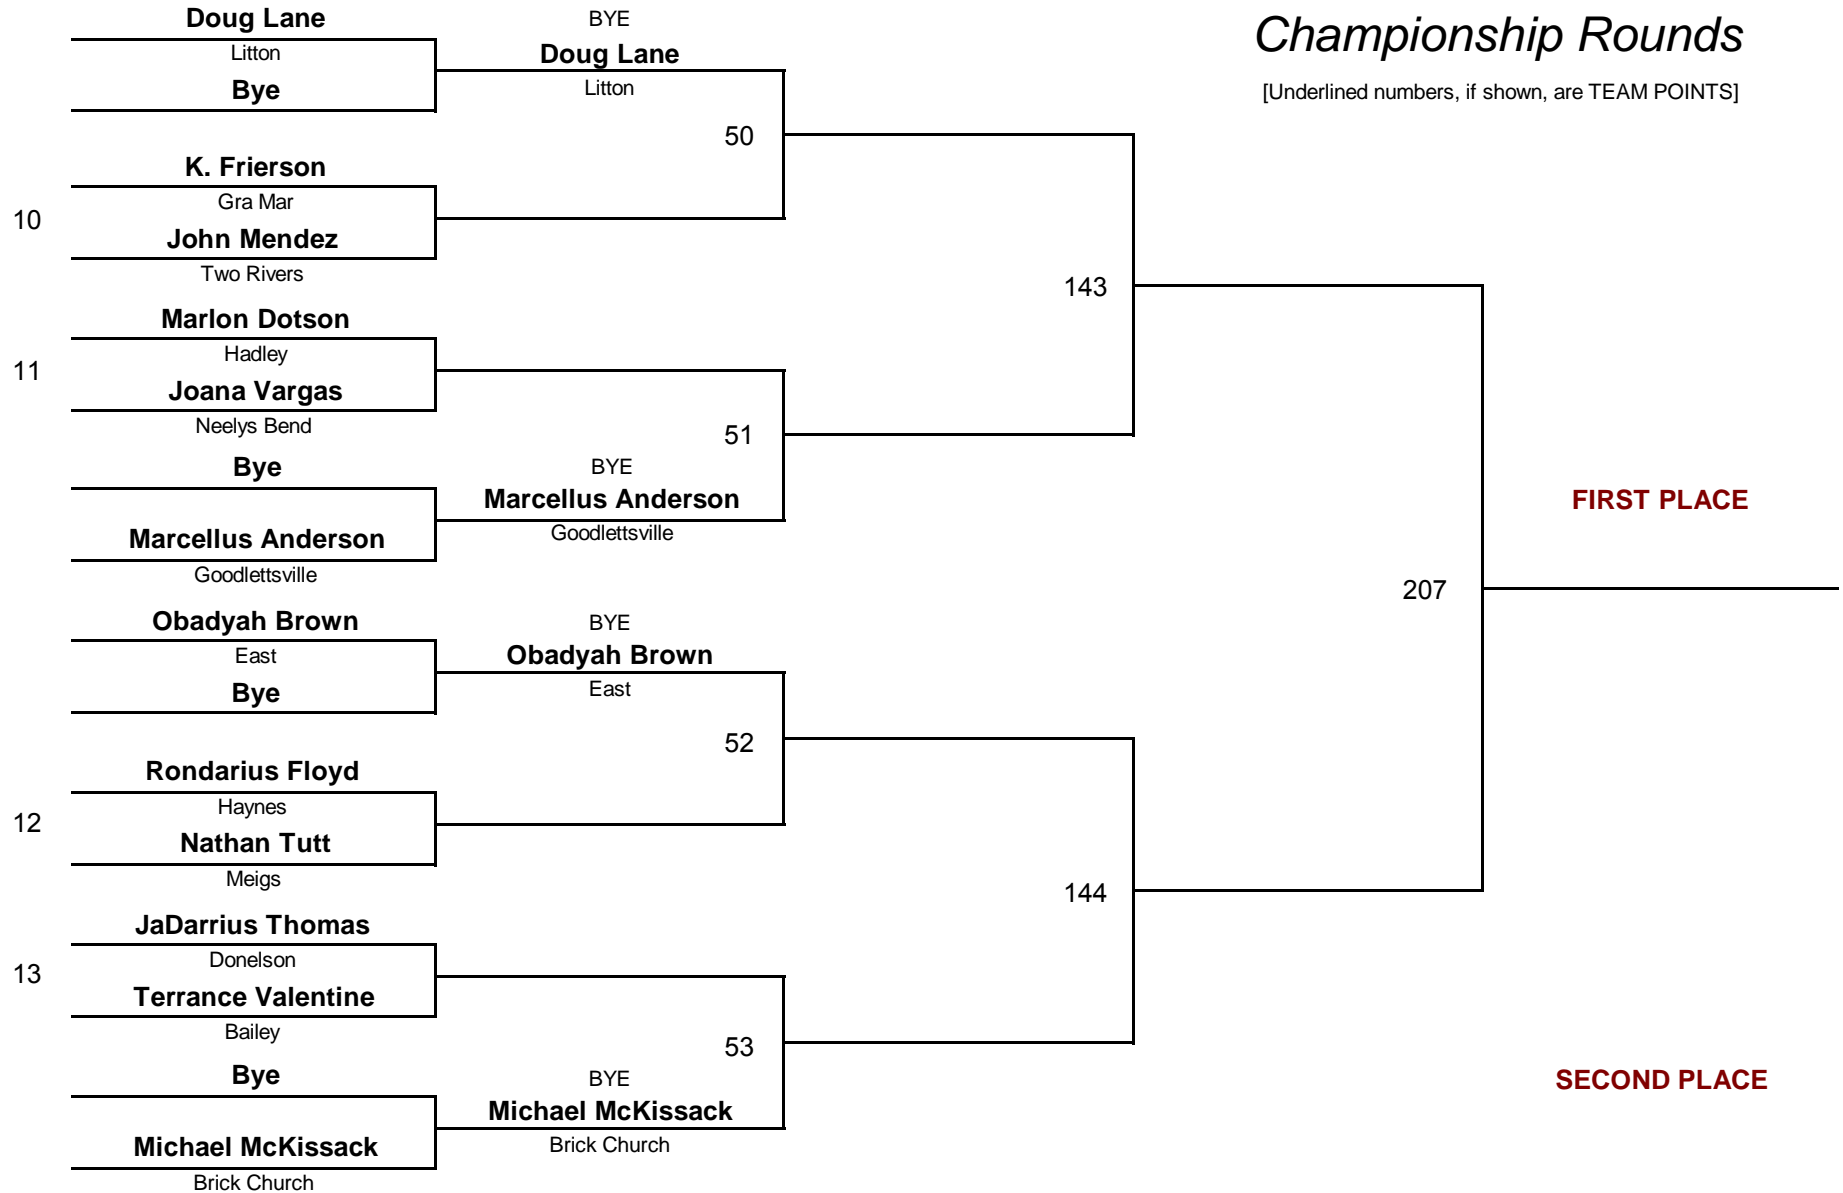

MIDDLE SCHOOL

132.0

2010 Eastern Division

DIVISION

WEIGHT

January 30, 2010

Championship Rounds

[Underlined numbers, if shown, are TEAM POINTS]