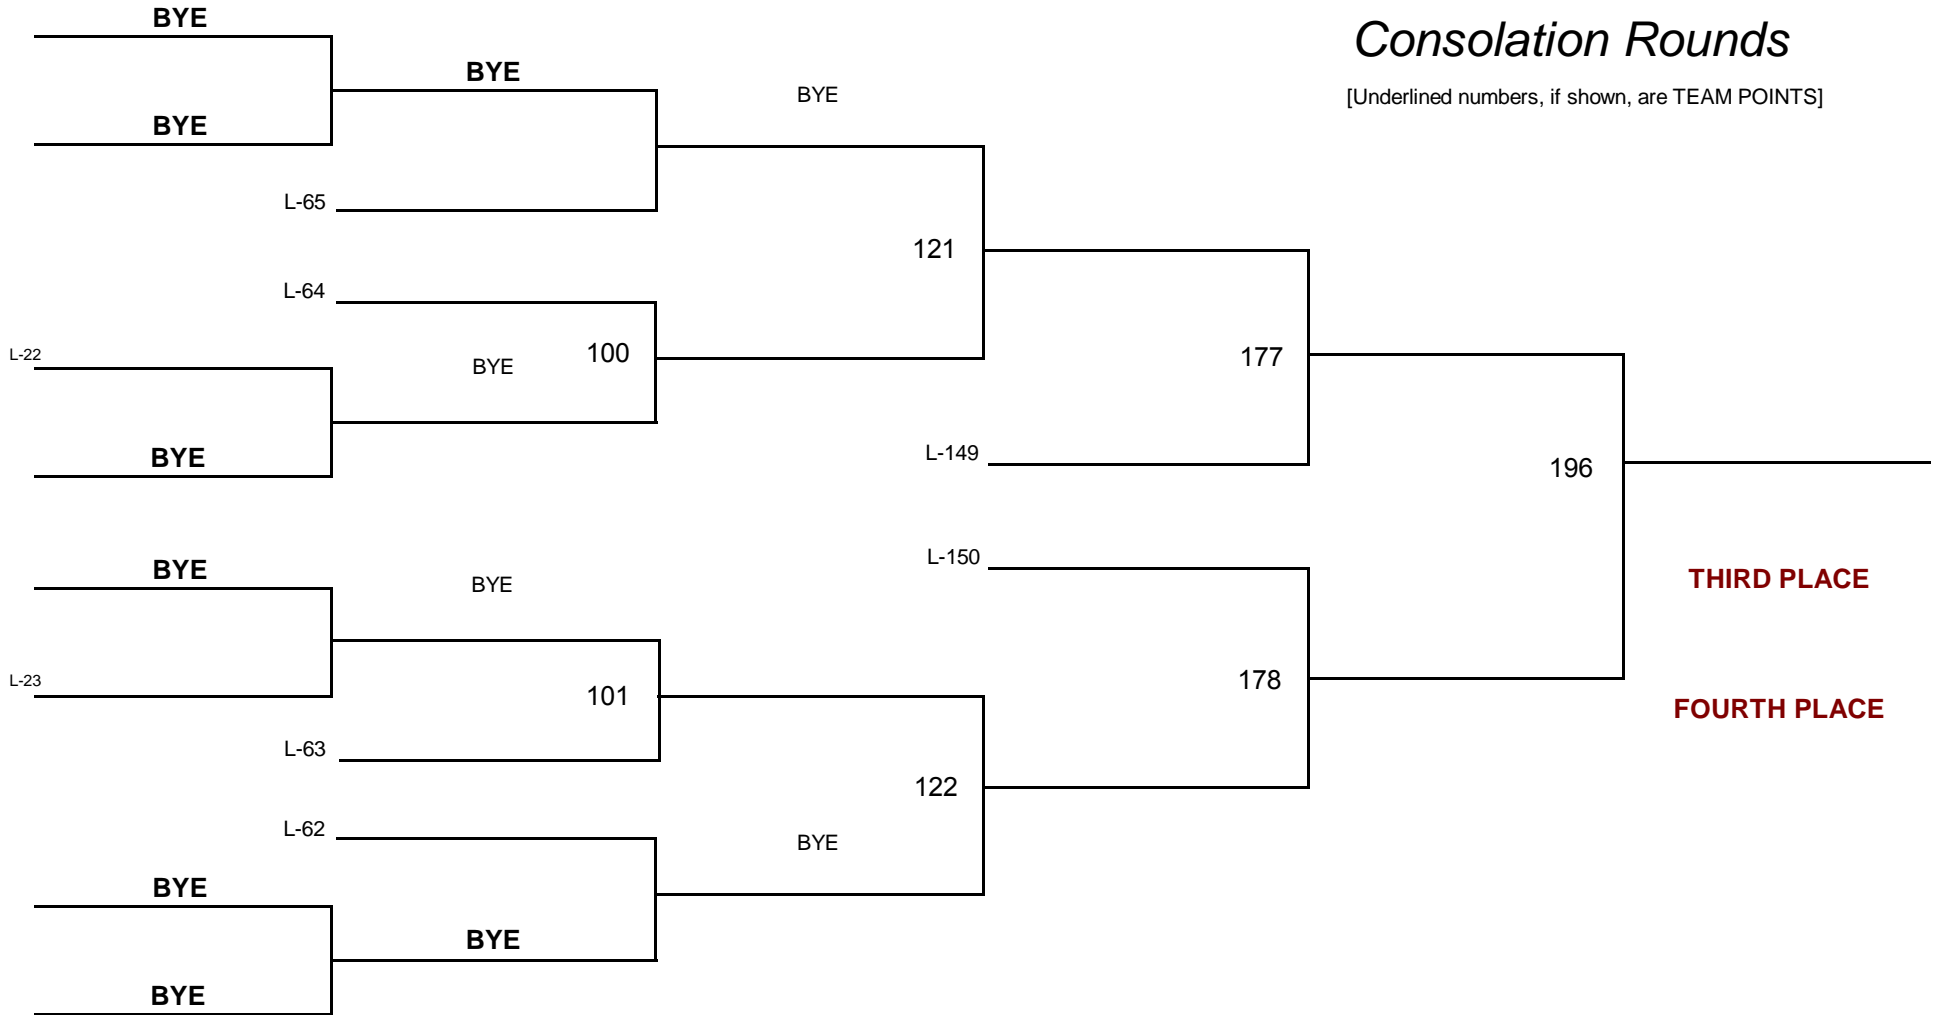

MIDDLE SCHOOL 160.0

DIVISION

WEIGHT

2010 Eastern Division

January 30, 2010

Consolation Rounds

[Underlined numbers, if shown, are TEAM POINTS]