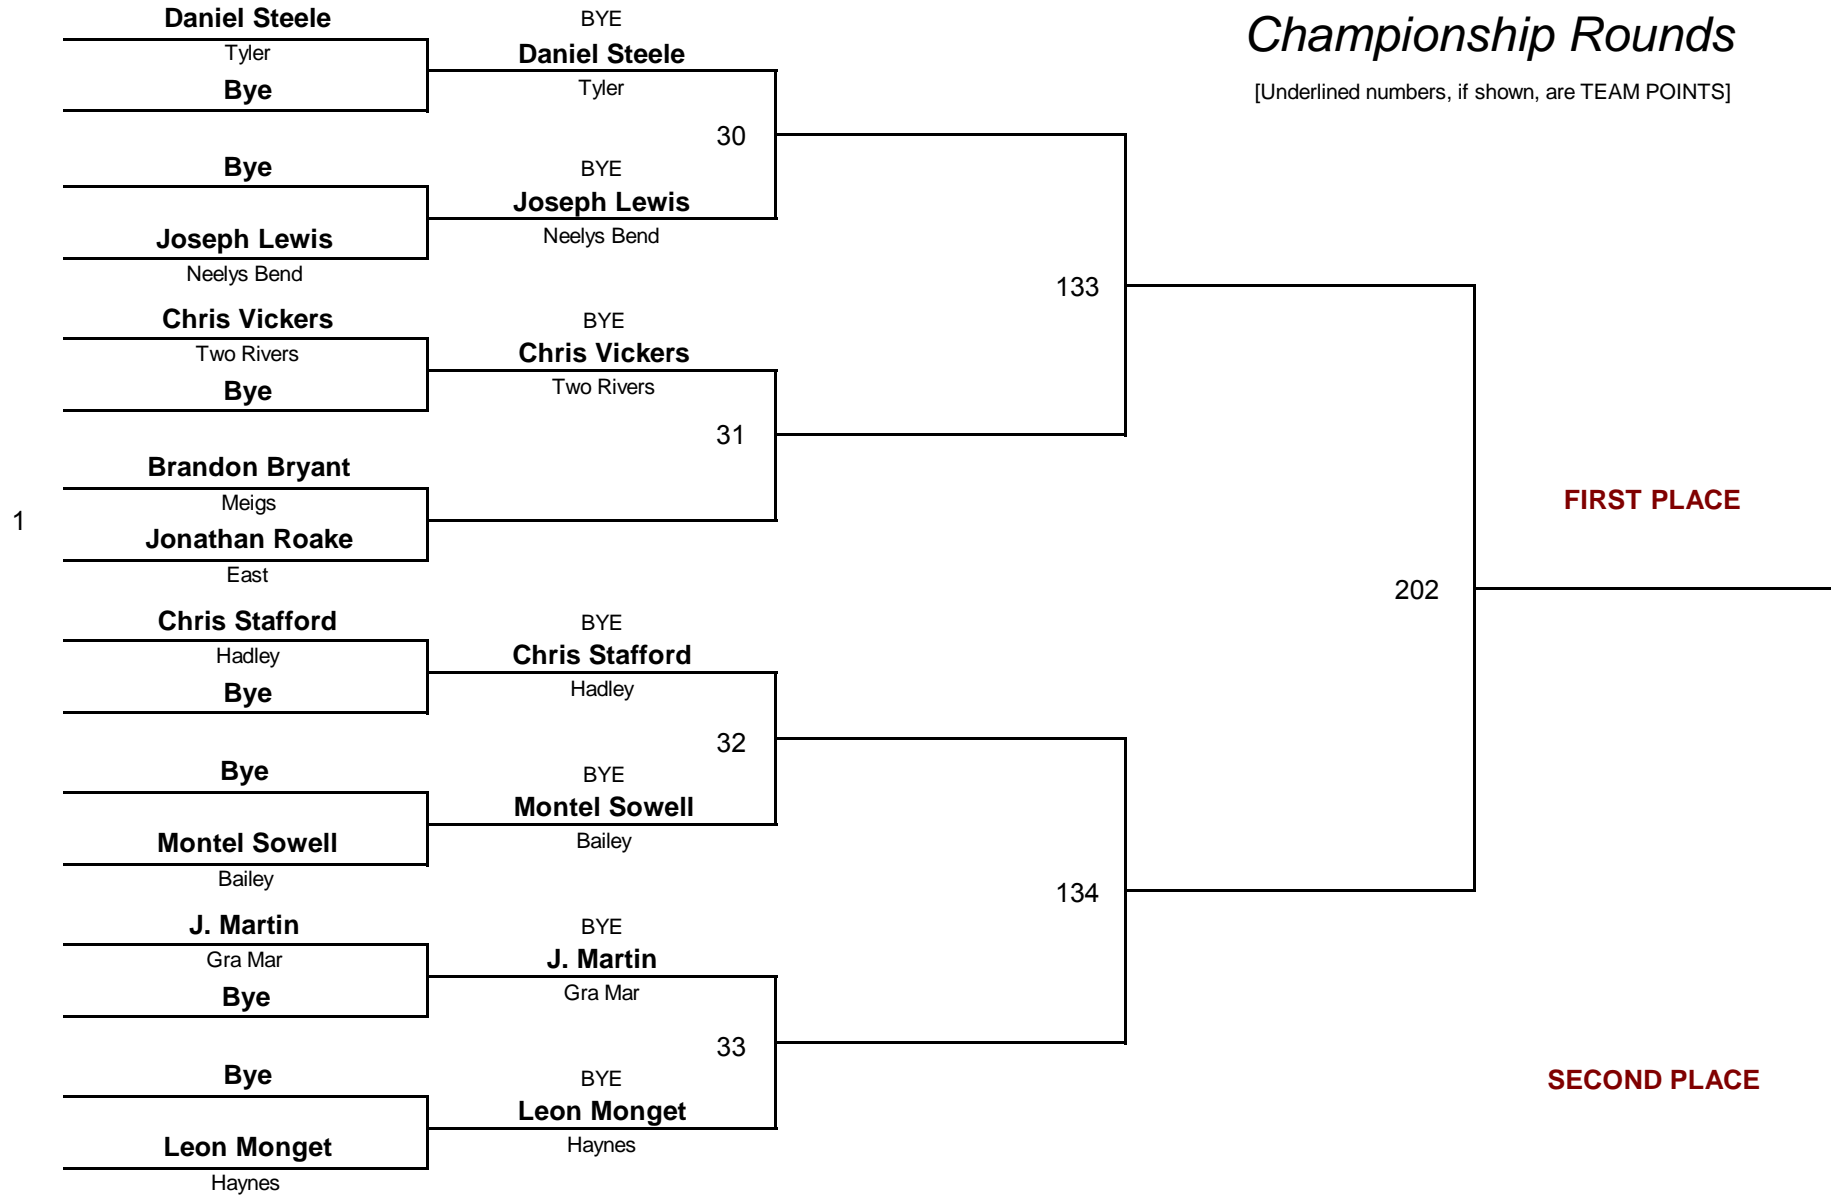

MIDDLE SCHOOL

DIVISION

92.0

WEIGHT

2010 Eastern Division

January 30, 2010

Championship Rounds

[Underlined numbers, if shown, are TEAM POINTS]