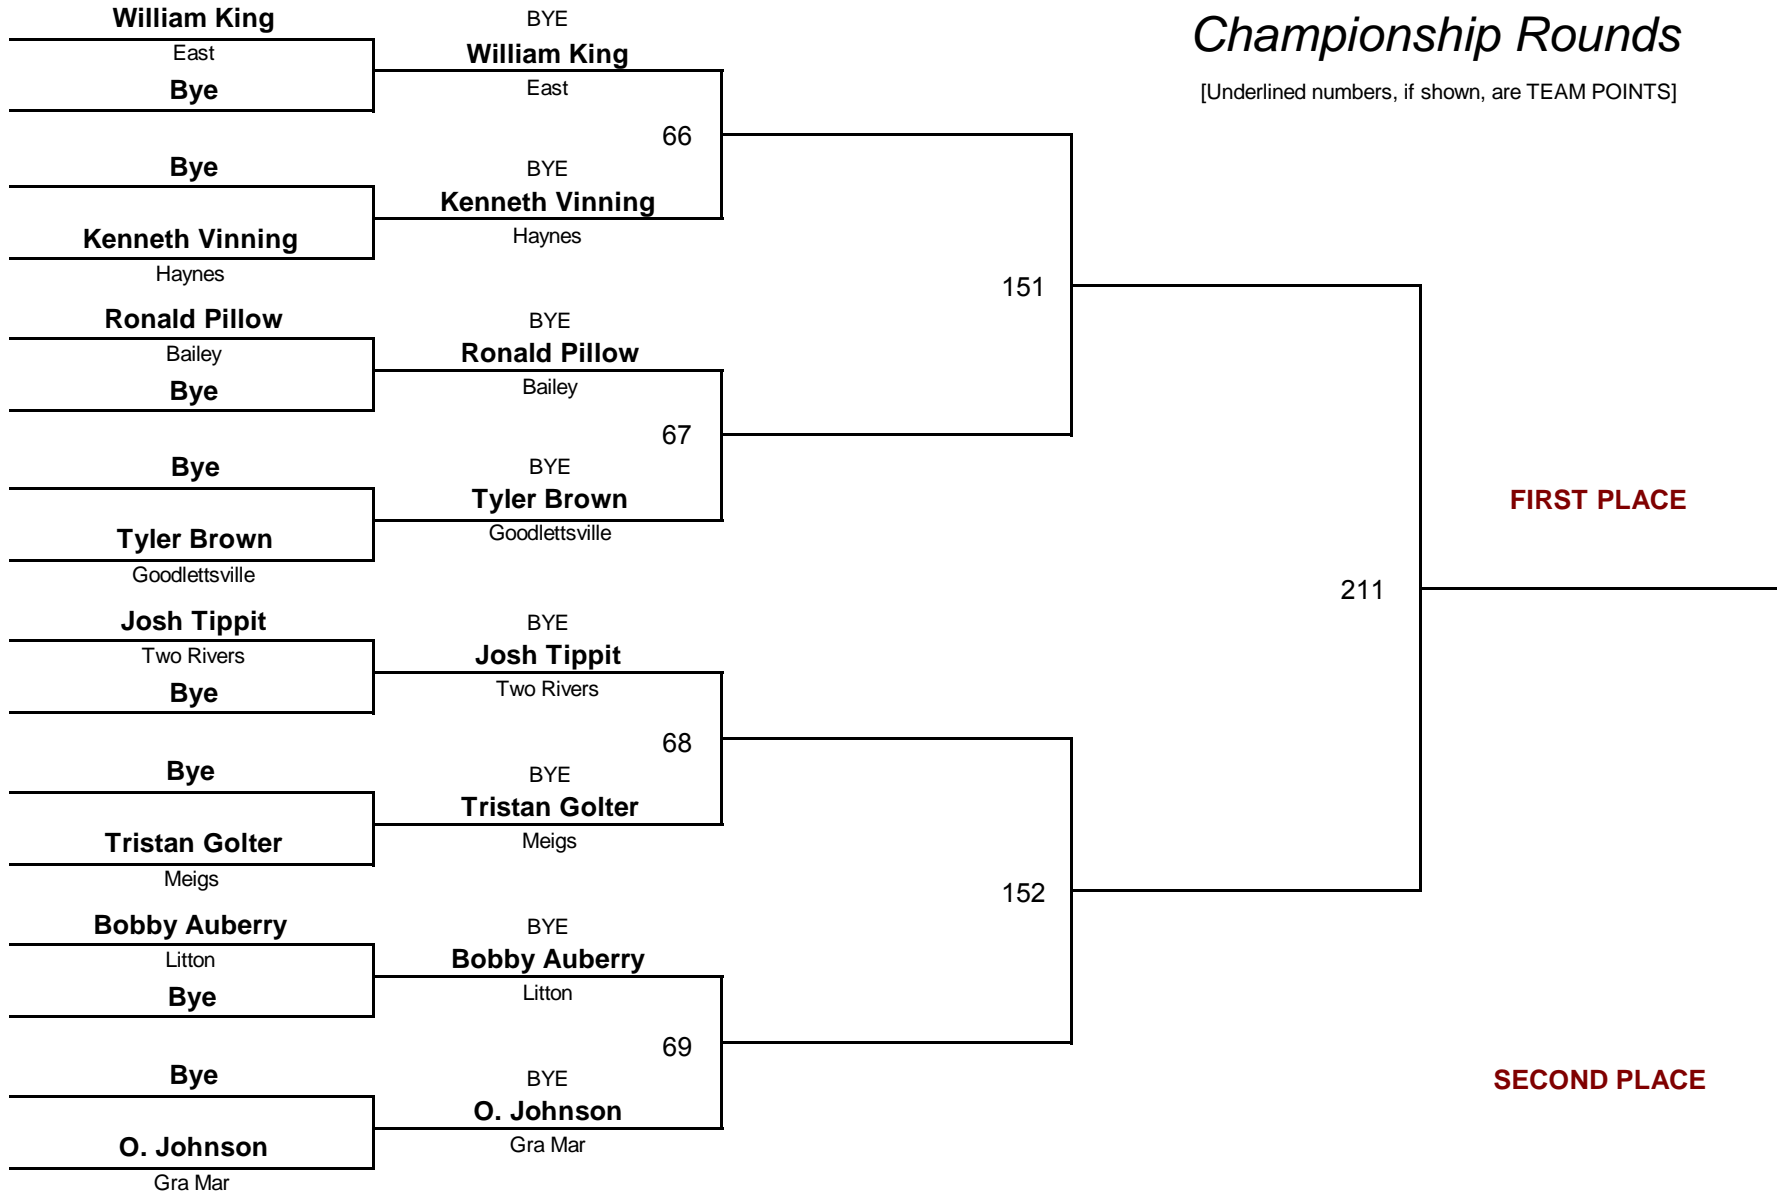

MIDDLE SCHOOL

177.0

2010 Eastern Division

DIVISION

WEIGHT

January 30, 2010

Championship Rounds

[Underlined numbers, if shown, are TEAM POINTS]