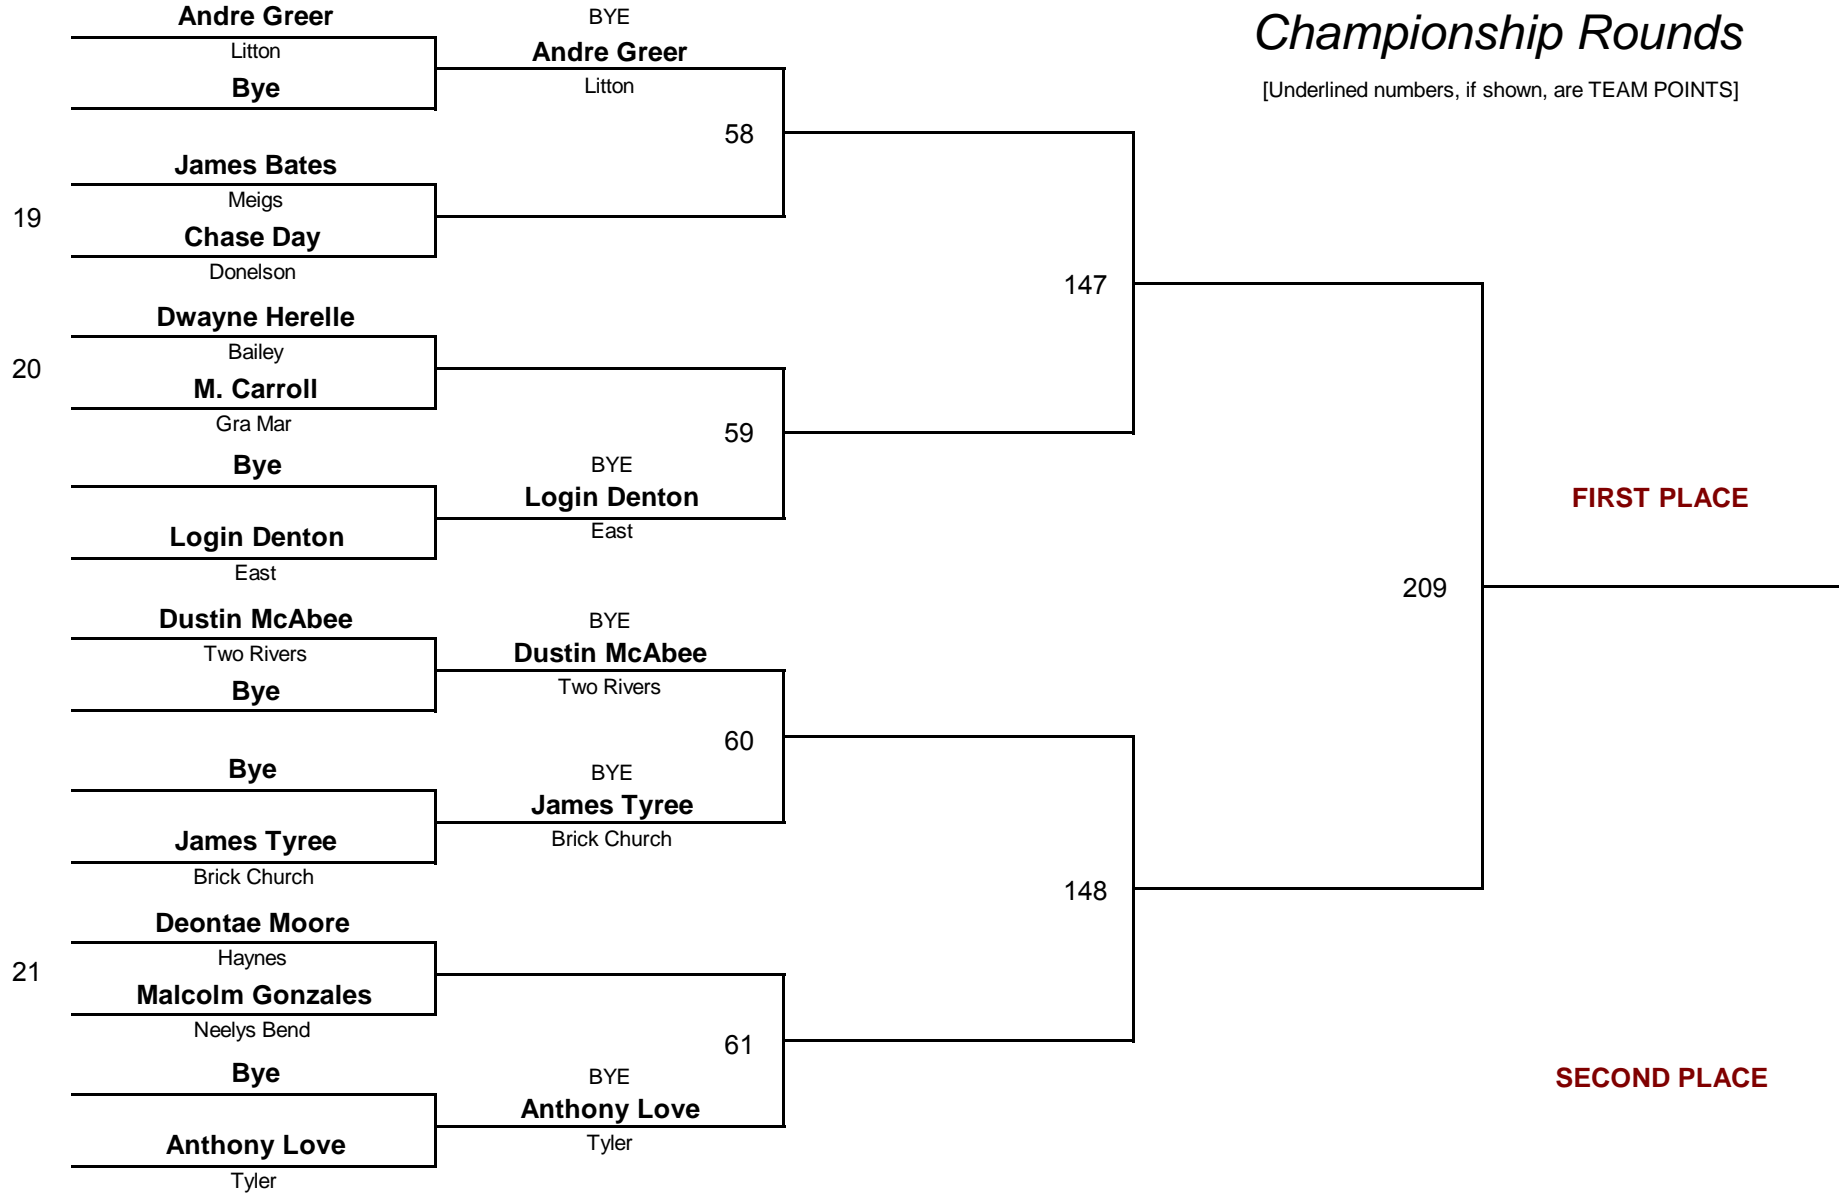

WEIGHT

January 30, 2010

Championship Rounds

[Underlined numbers, if shown, are TEAM POINTS]

MIDDLE SCHOOL 150.0

DIVISION

WEIGHT

2010 Eastern Division