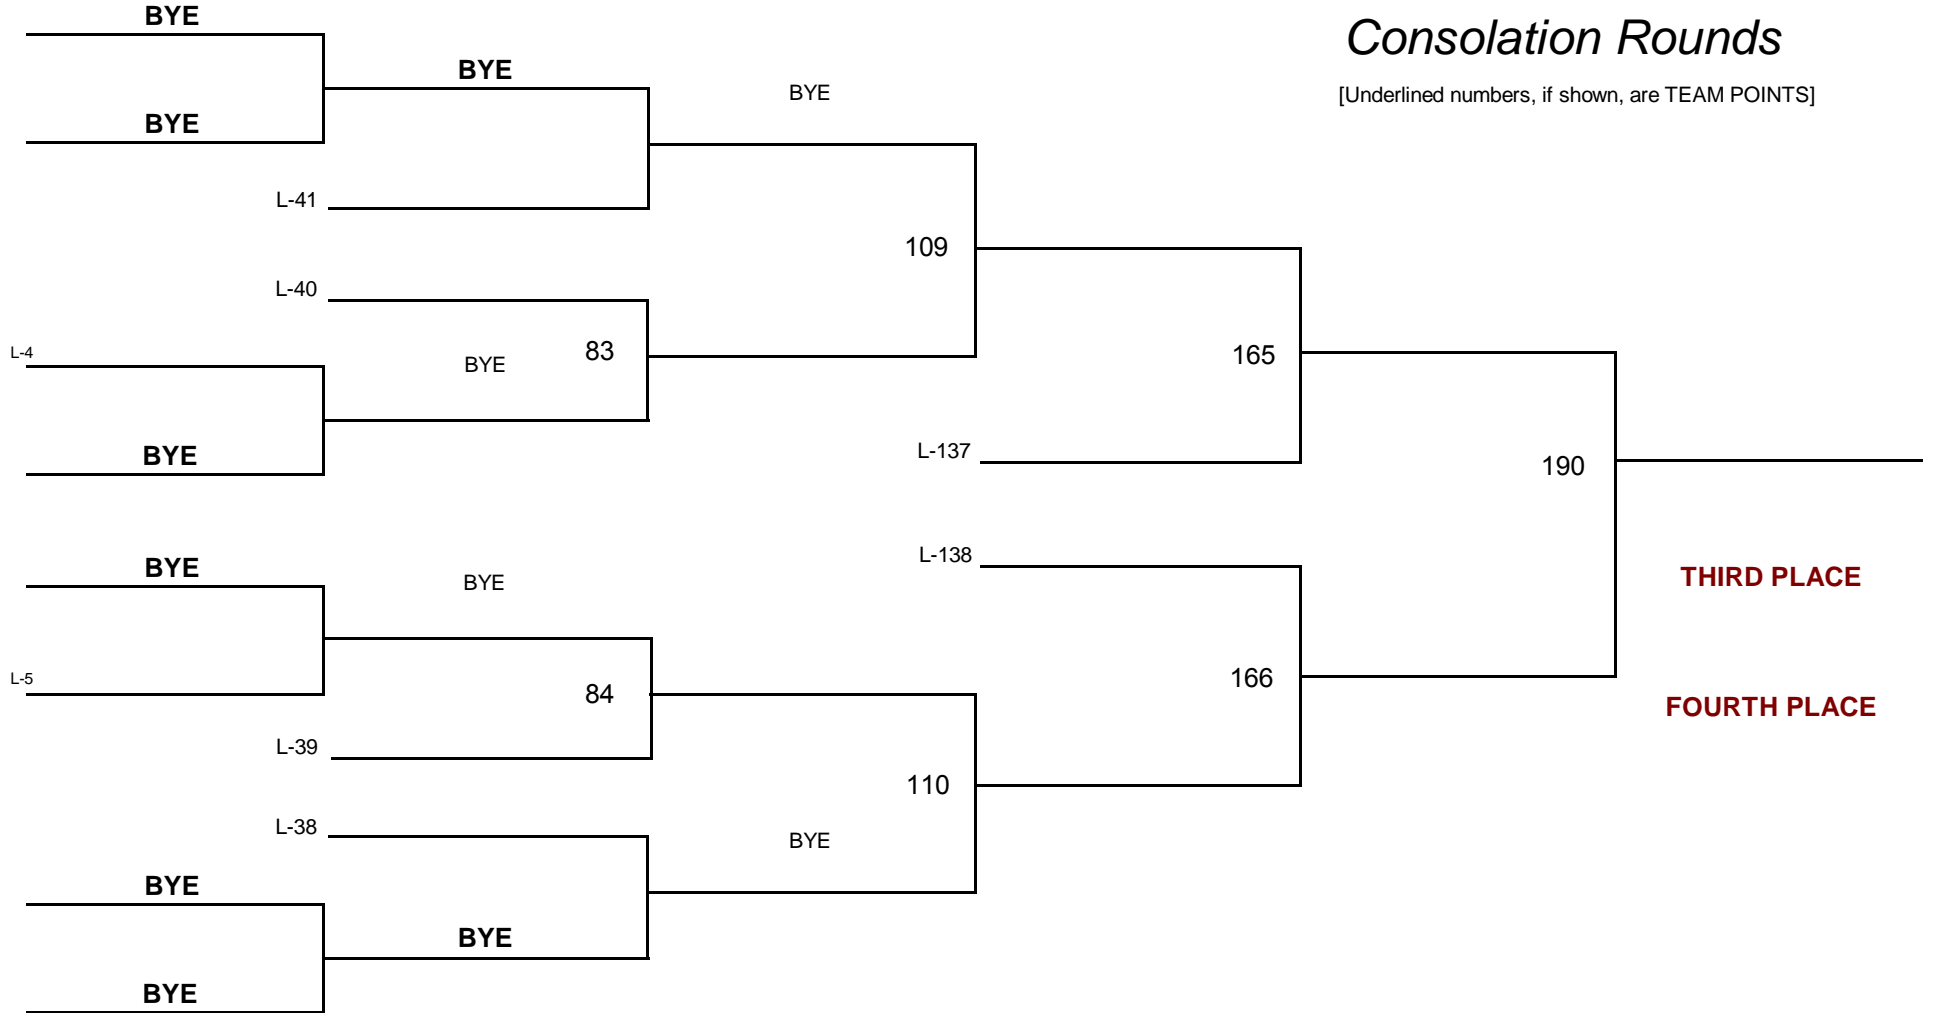

MIDDLE SCHOOL 108.0

DIVISION

WEIGHT

2010 Eastern Division

January 30, 2010

Consolation Rounds

[Underlined numbers, if shown, are TEAM POINTS]