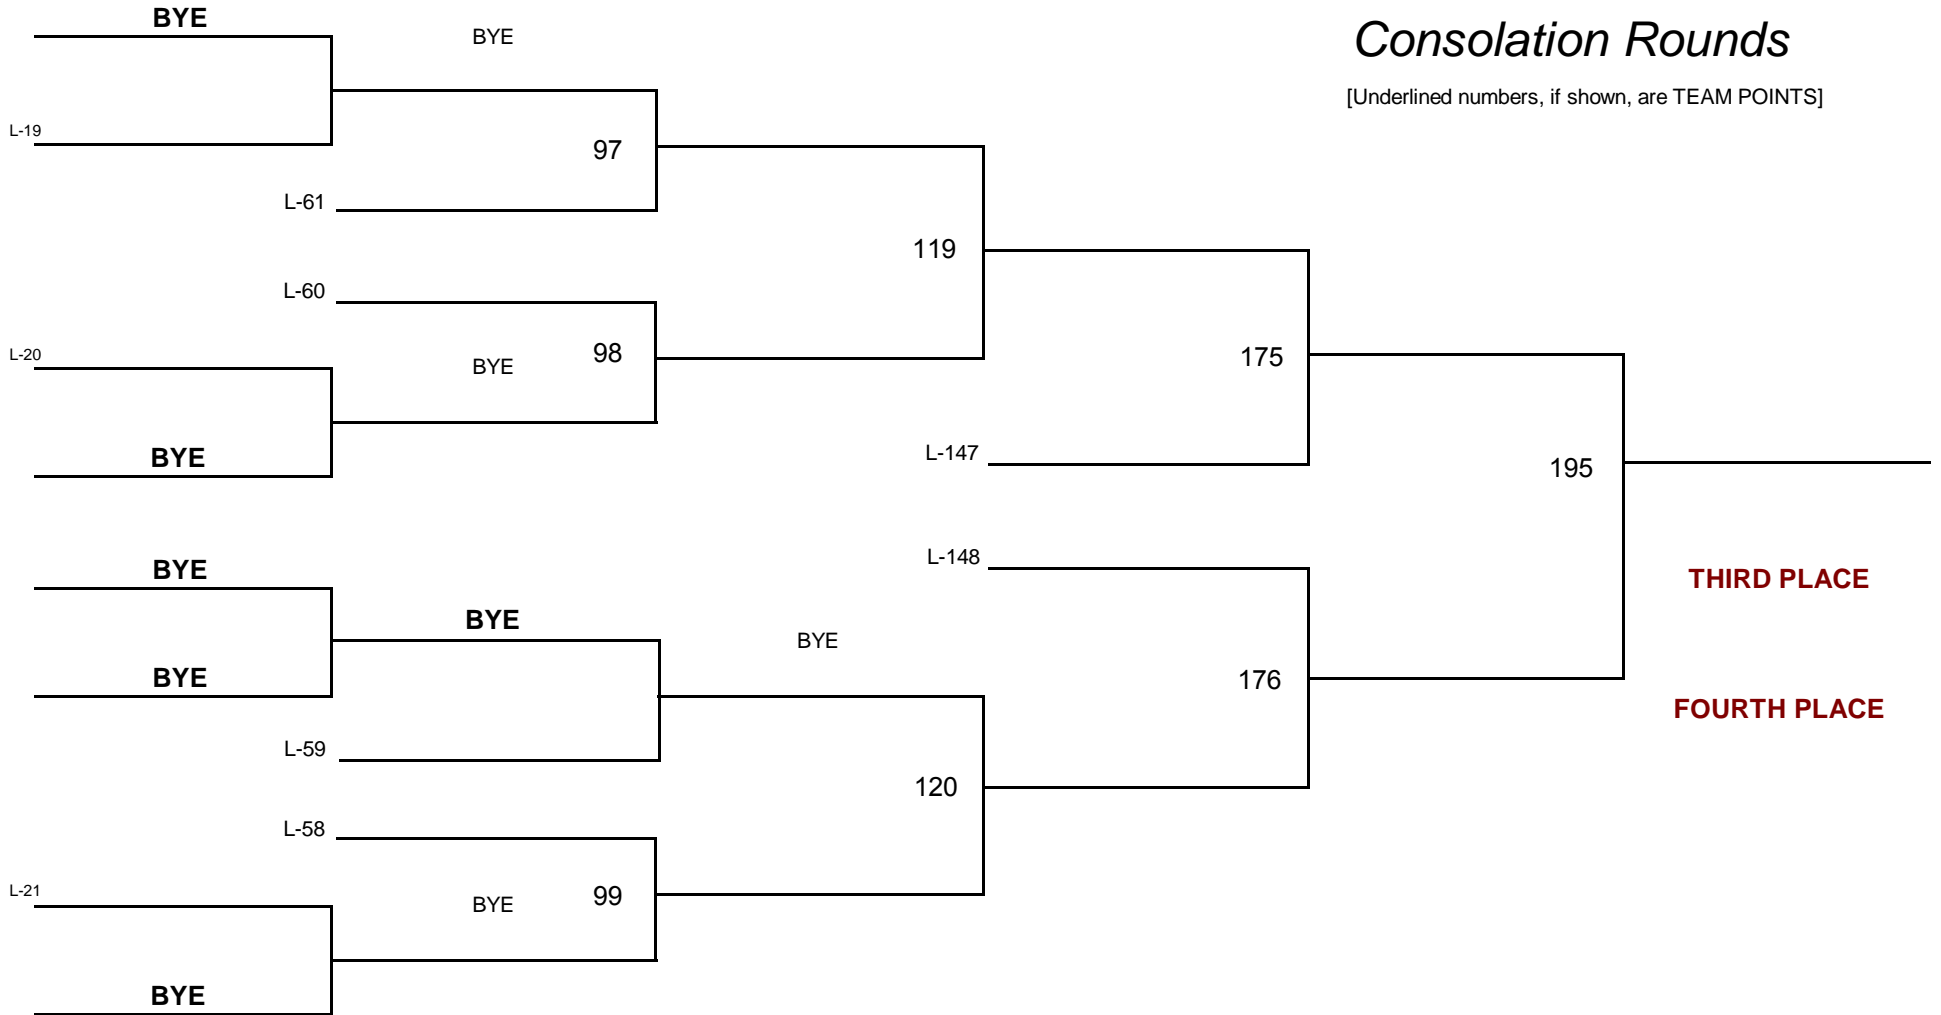

MIDDLE SCHOOL 150.0

DIVISION

WEIGHT

2010 Eastern Division

January 30, 2010

Consolation Rounds

[Underlined numbers, if shown, are TEAM POINTS]