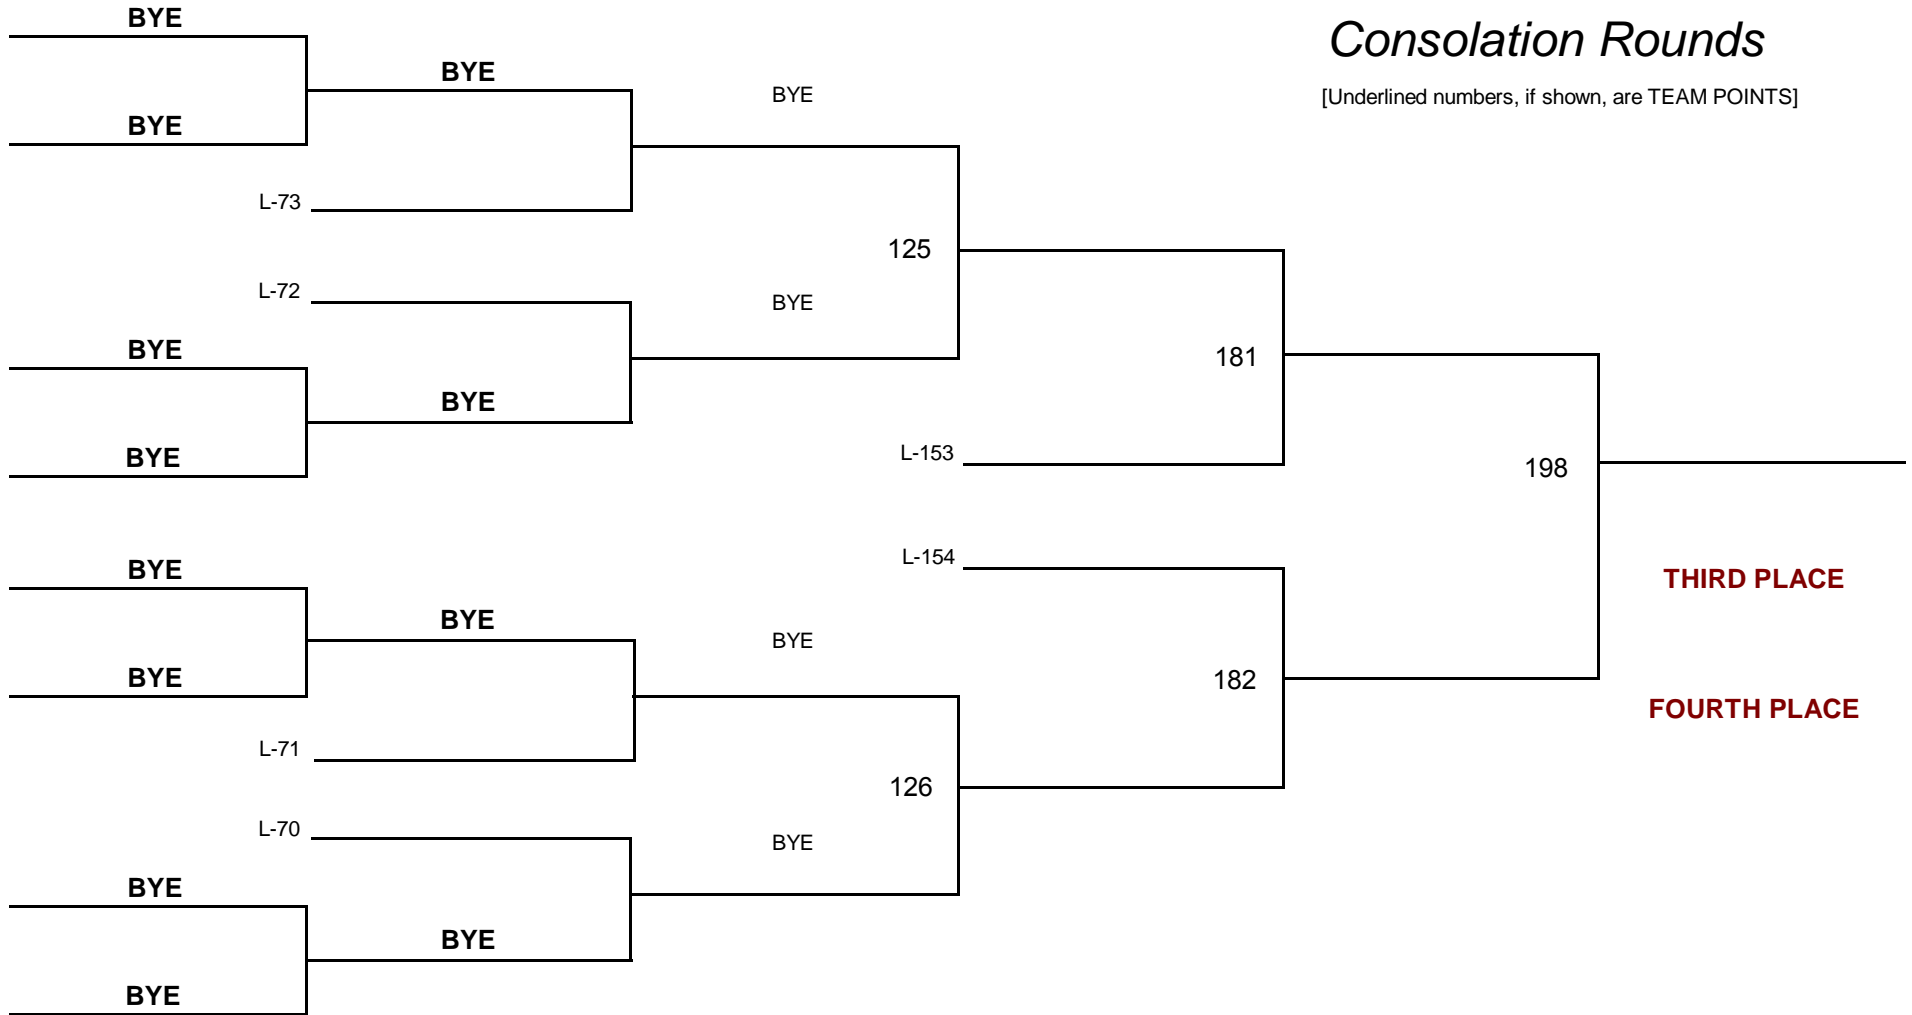

MIDDLE SCHOOL 192.0

DIVISION

WEIGHT

2010 Eastern Division

January 30, 2010

Consolation Rounds

[Underlined numbers, if shown, are TEAM POINTS]

THIRD PLACE
FOURTH PLACE