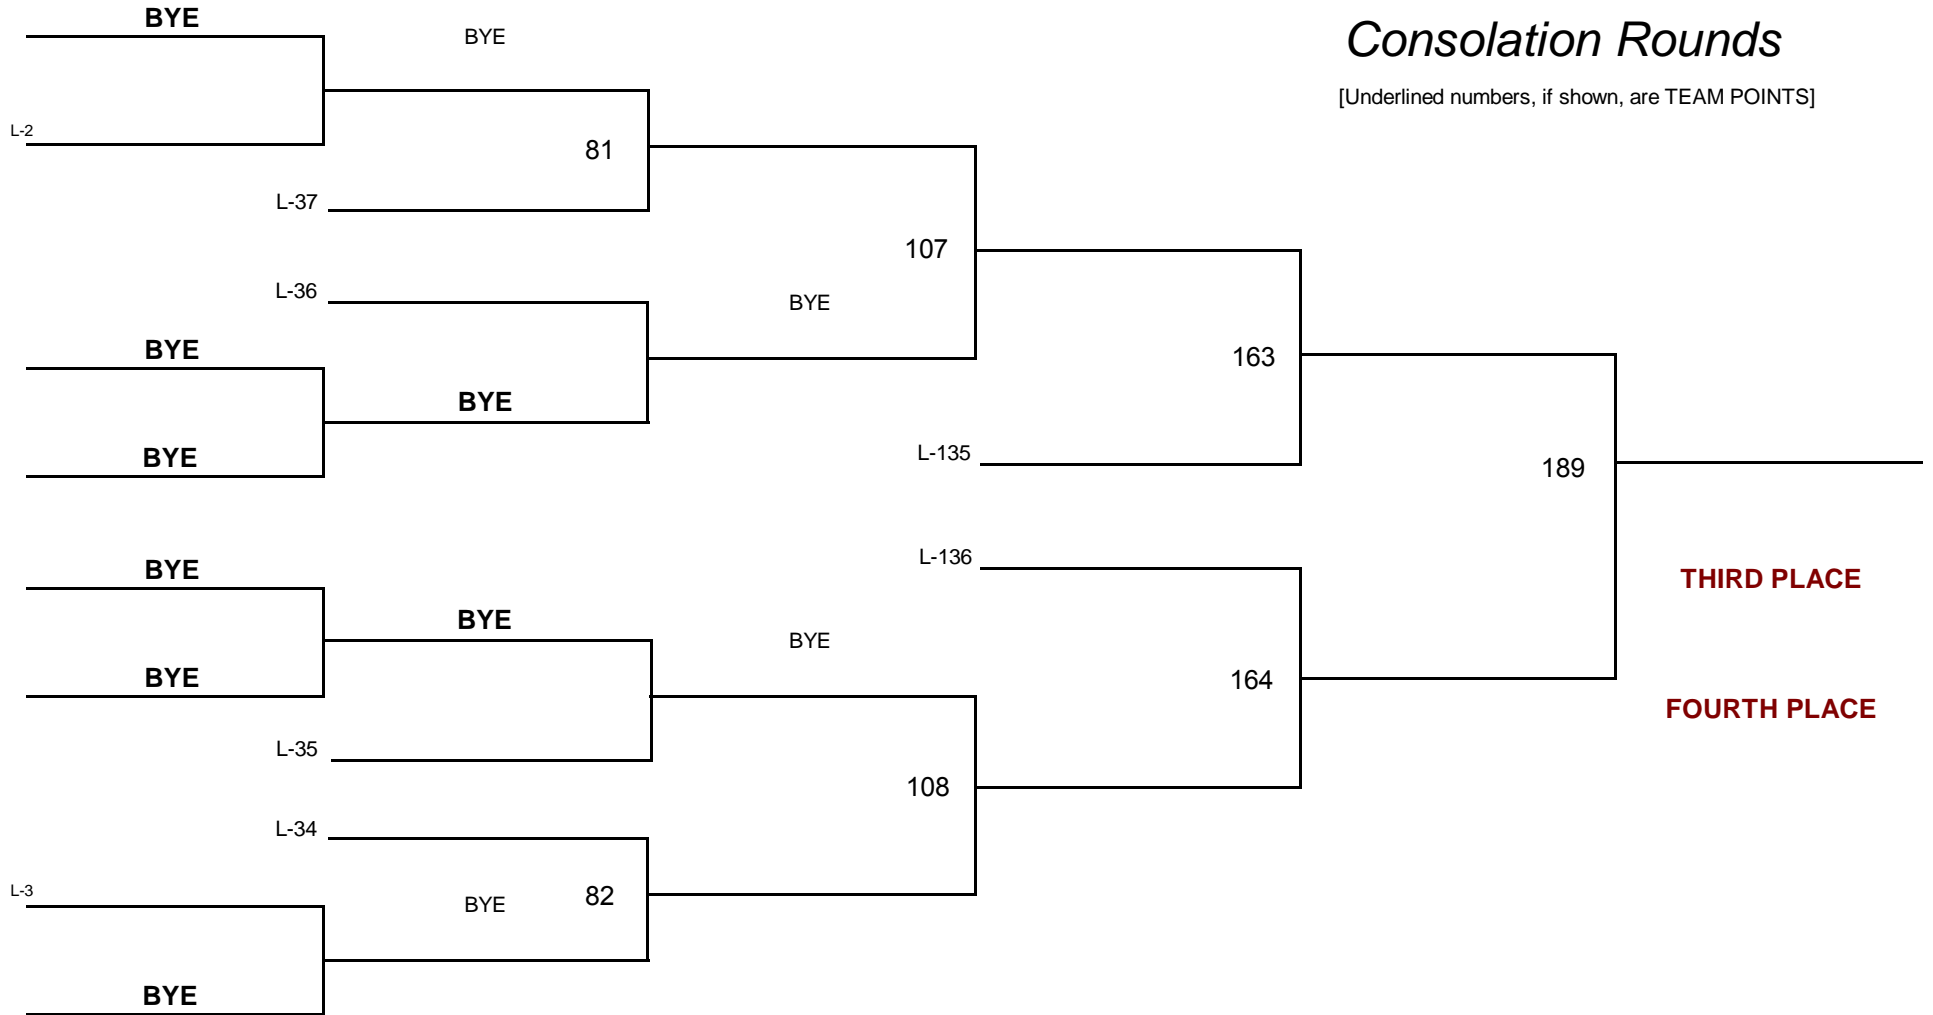

MIDDLE SCHOOL 100.0

DIVISION

WEIGHT

2010 Eastern Division

January 30, 2010

Consolation Rounds

[Underlined numbers, if shown, are TEAM POINTS]

MIDDLE SCHOOL