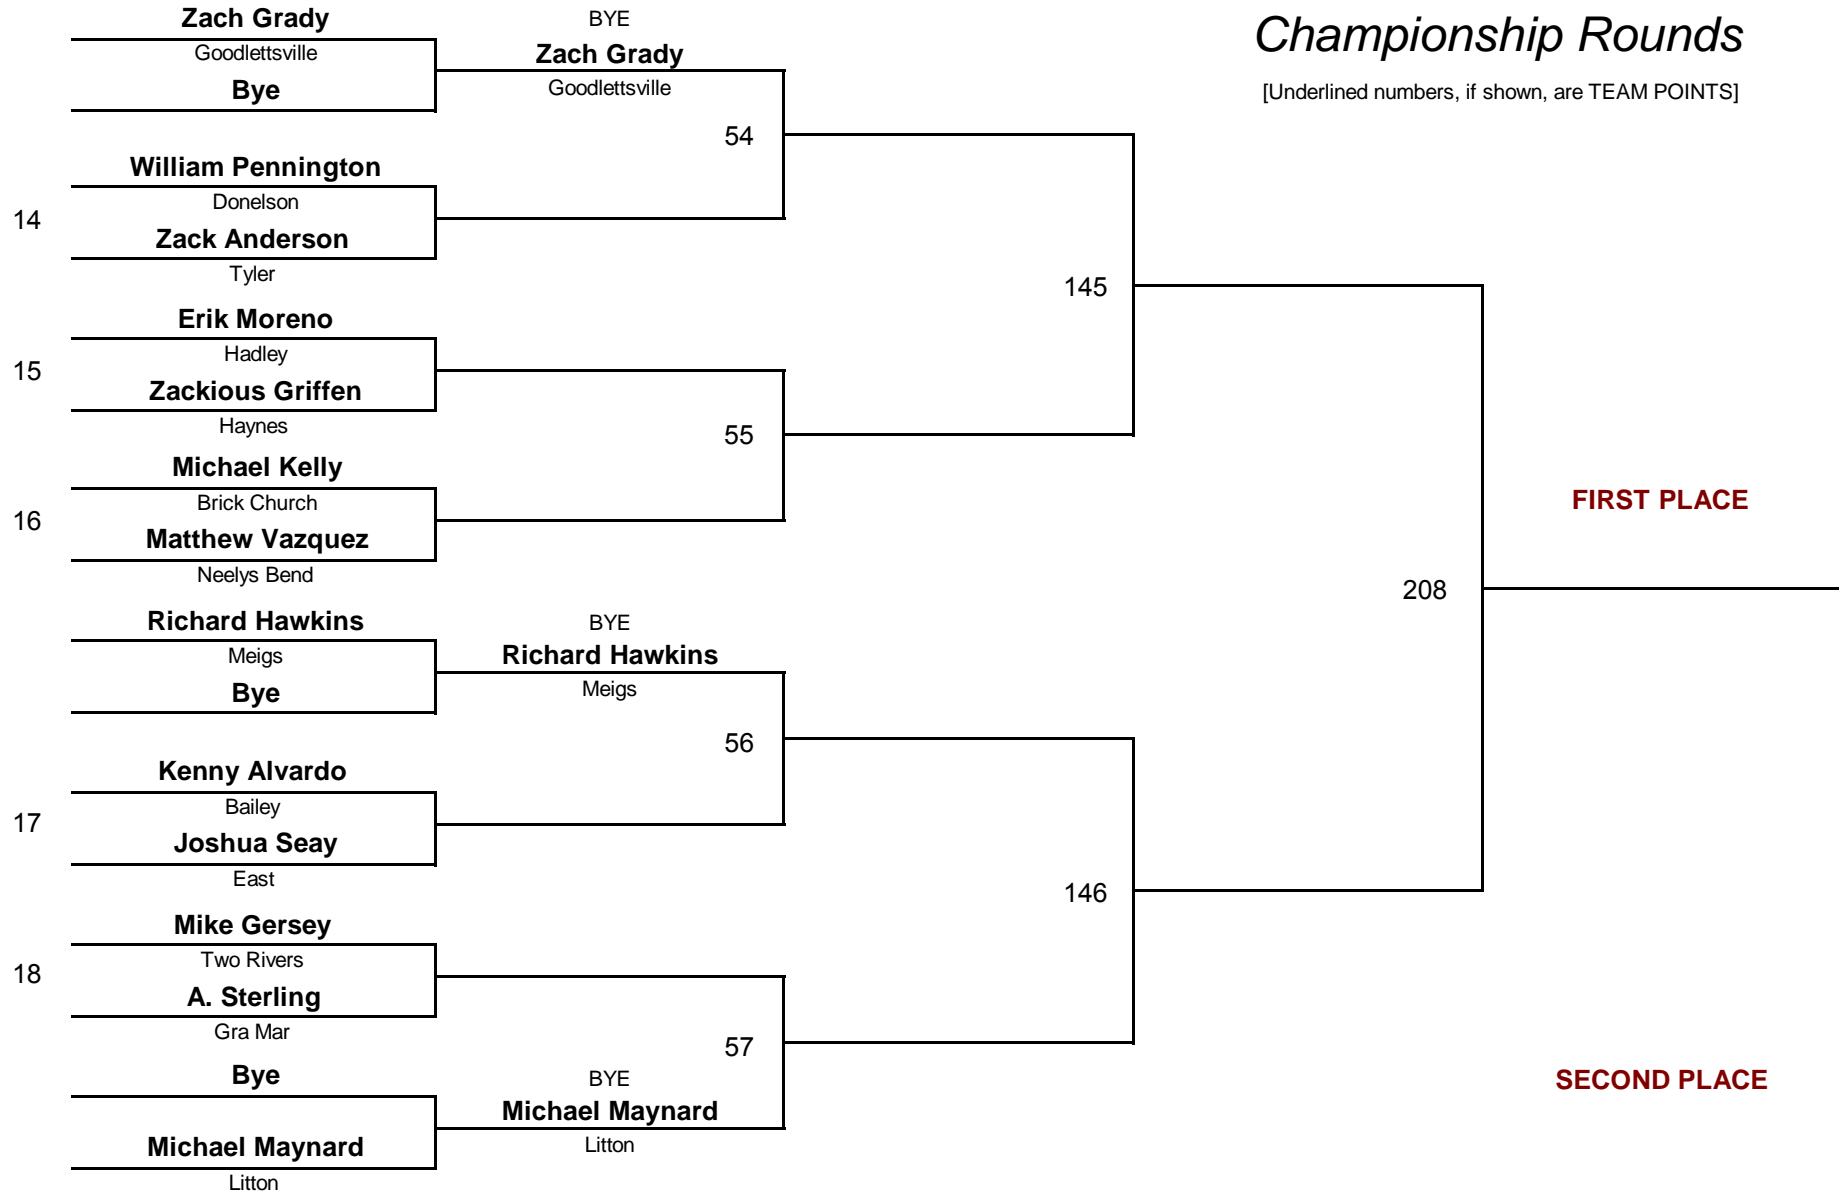

MIDDLE SCHOOL

140.0

2010 Eastern Division

January 30, 2010

DIVISION

WEIGHT

Championship Rounds

[Underlined numbers, if shown, are TEAM POINTS]