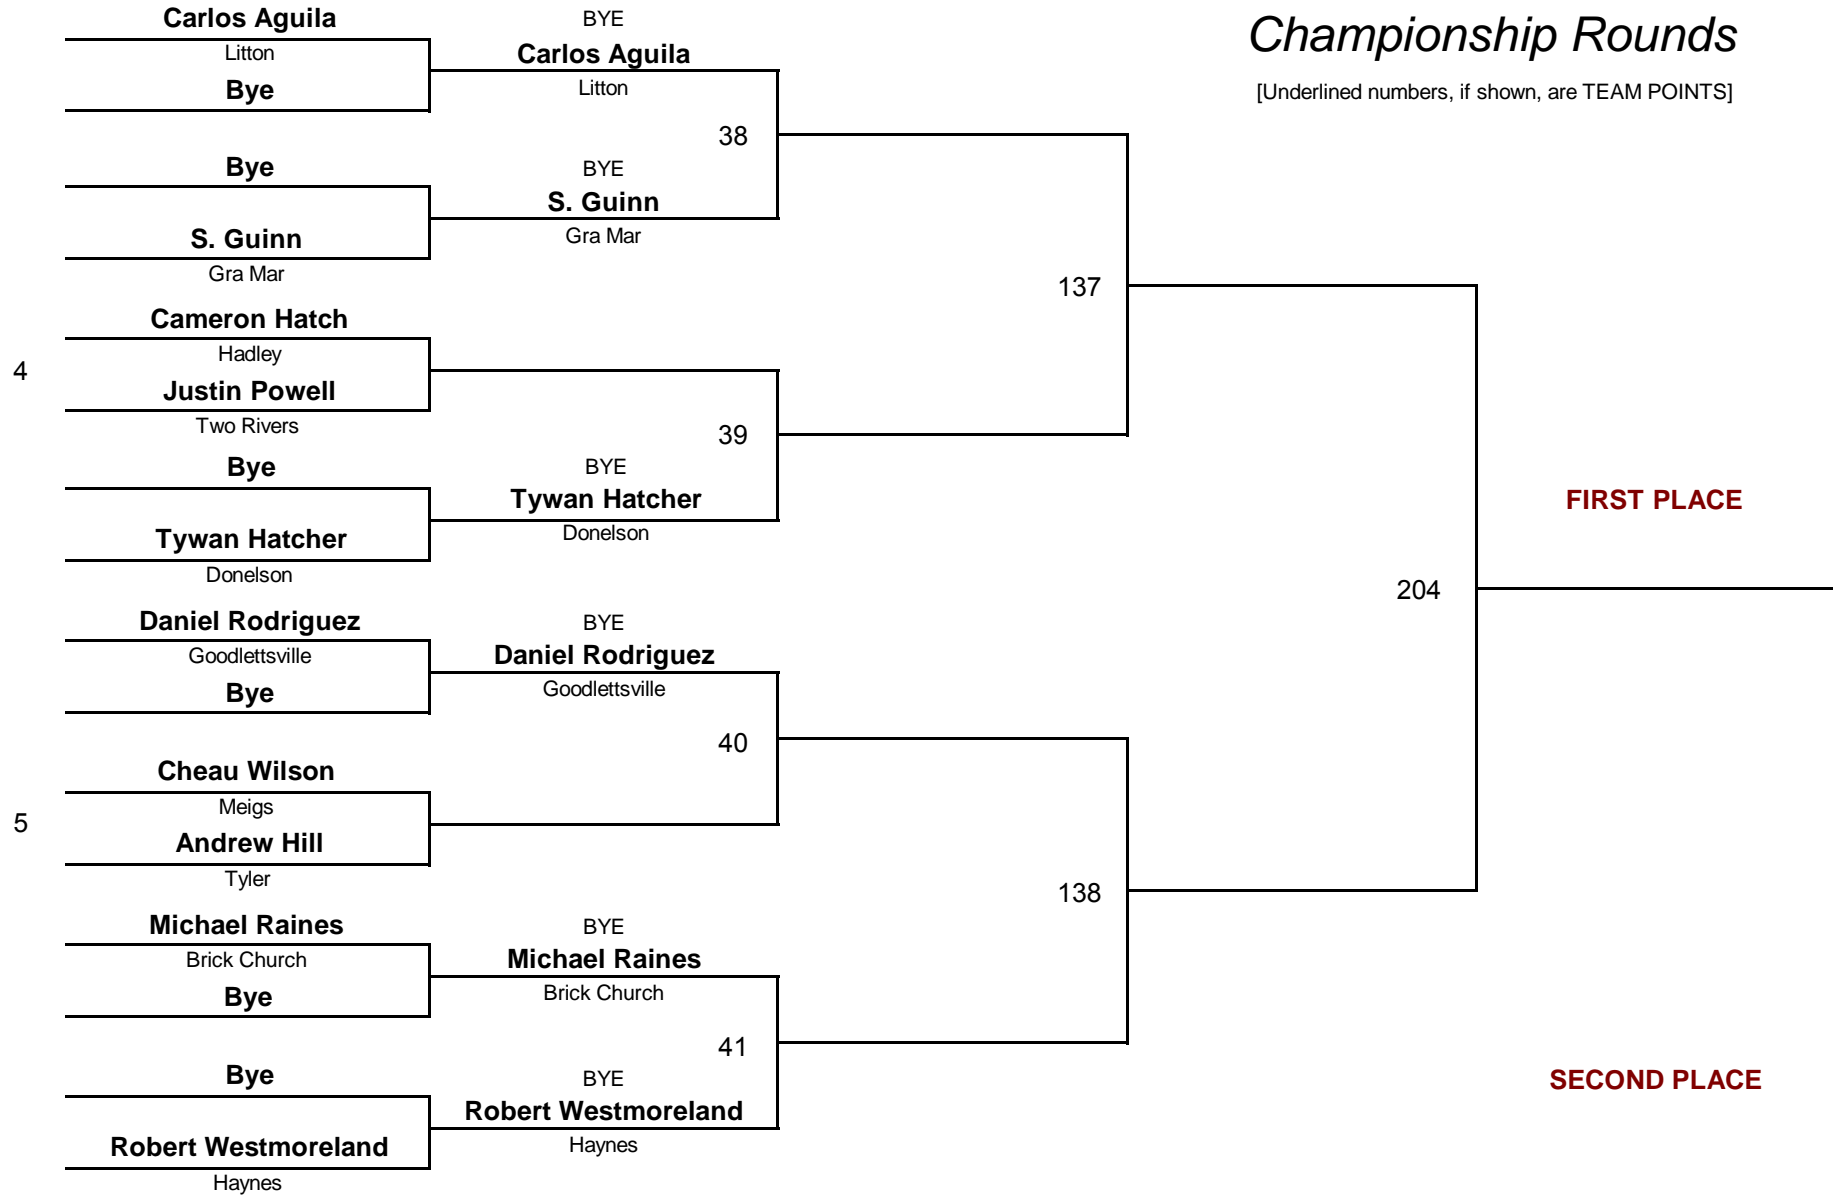

108.0

2010 Eastern Division

DIVISION

WEIGHT

January 30, 2010

Championship Rounds

[Underlined numbers, if shown, are TEAM POINTS]

MIDDLE SCHOOL 108.0