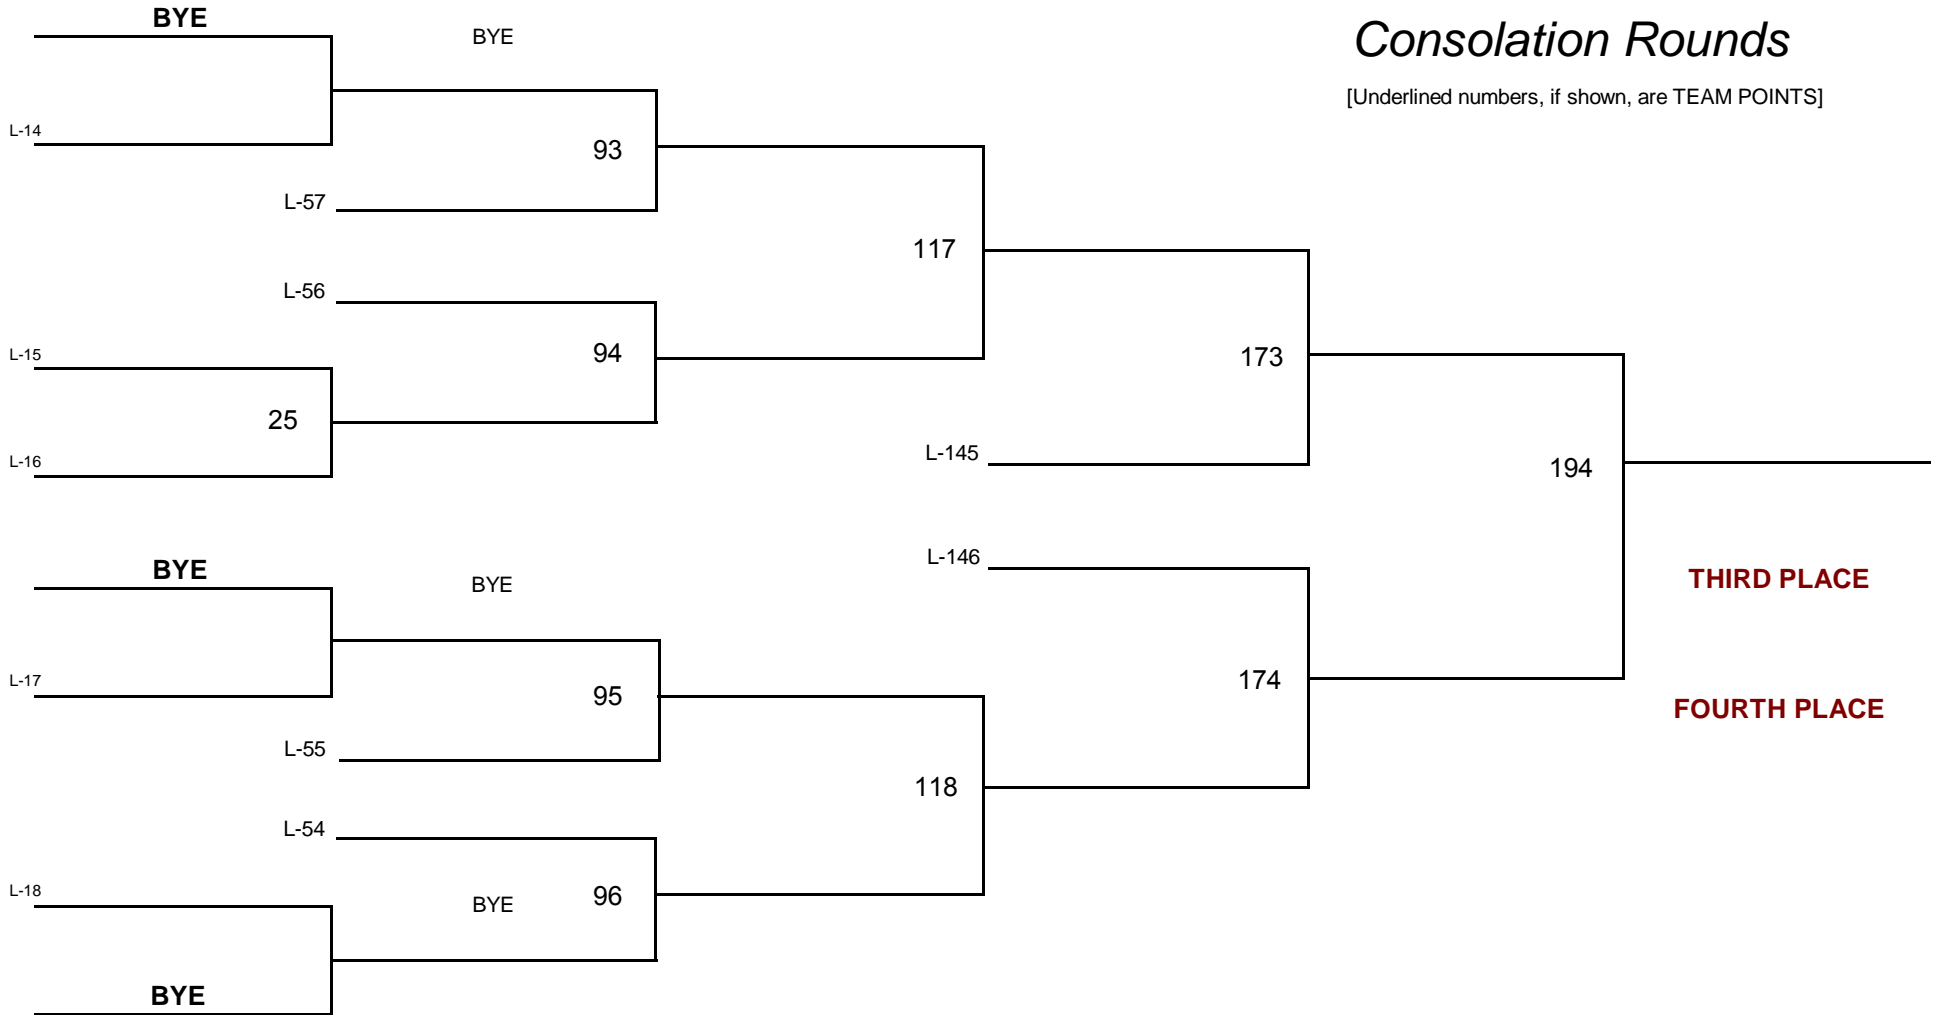

MIDDLE SCHOOL 140.0

DIVISION

WEIGHT

2010 Eastern Division

January 30, 2010

Consolation Rounds

[Underlined numbers, if shown, are TEAM POINTS]