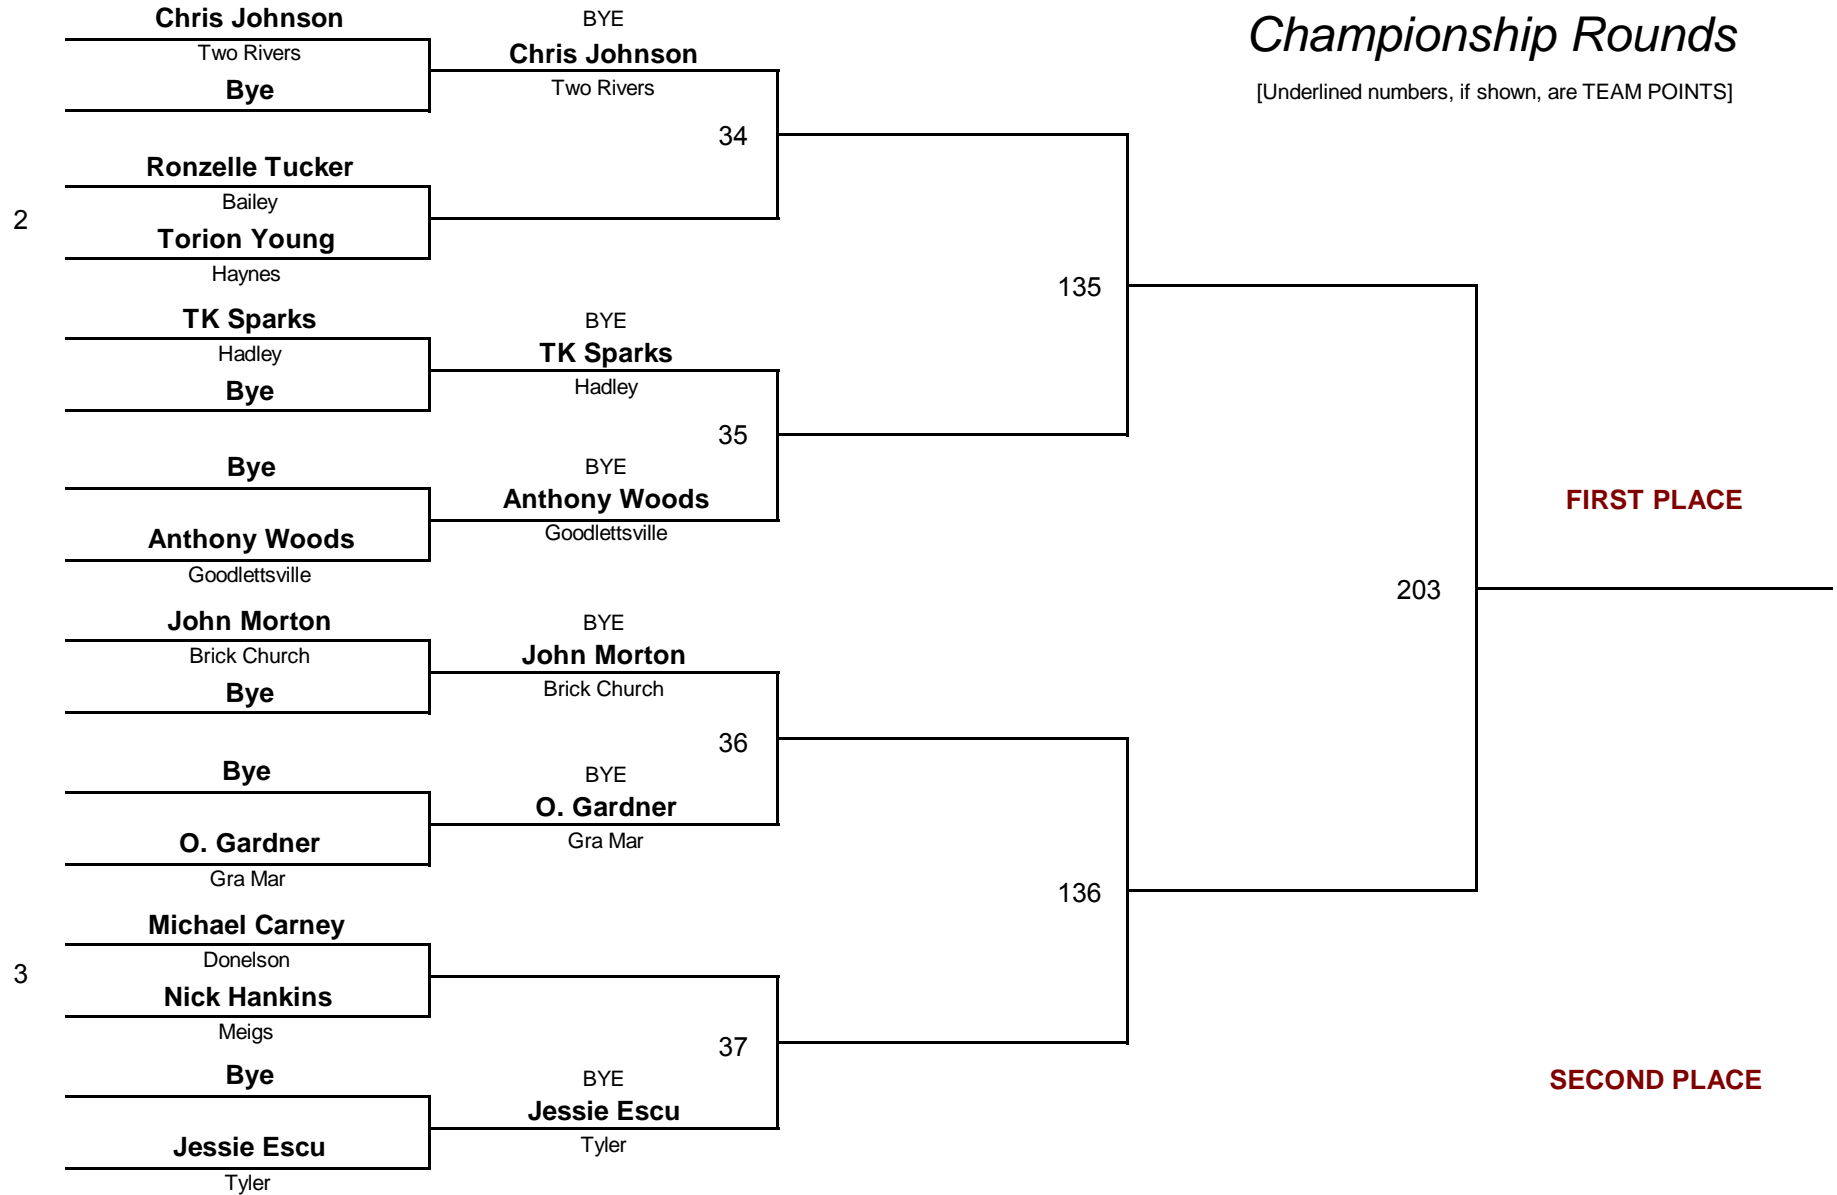

MIDDLE SCHOOL

100.0

2010 Eastern Division

January 30, 2010

DIVISION

WEIGHT

Championship Rounds

[Underlined numbers, if shown, are TEAM POINTS]