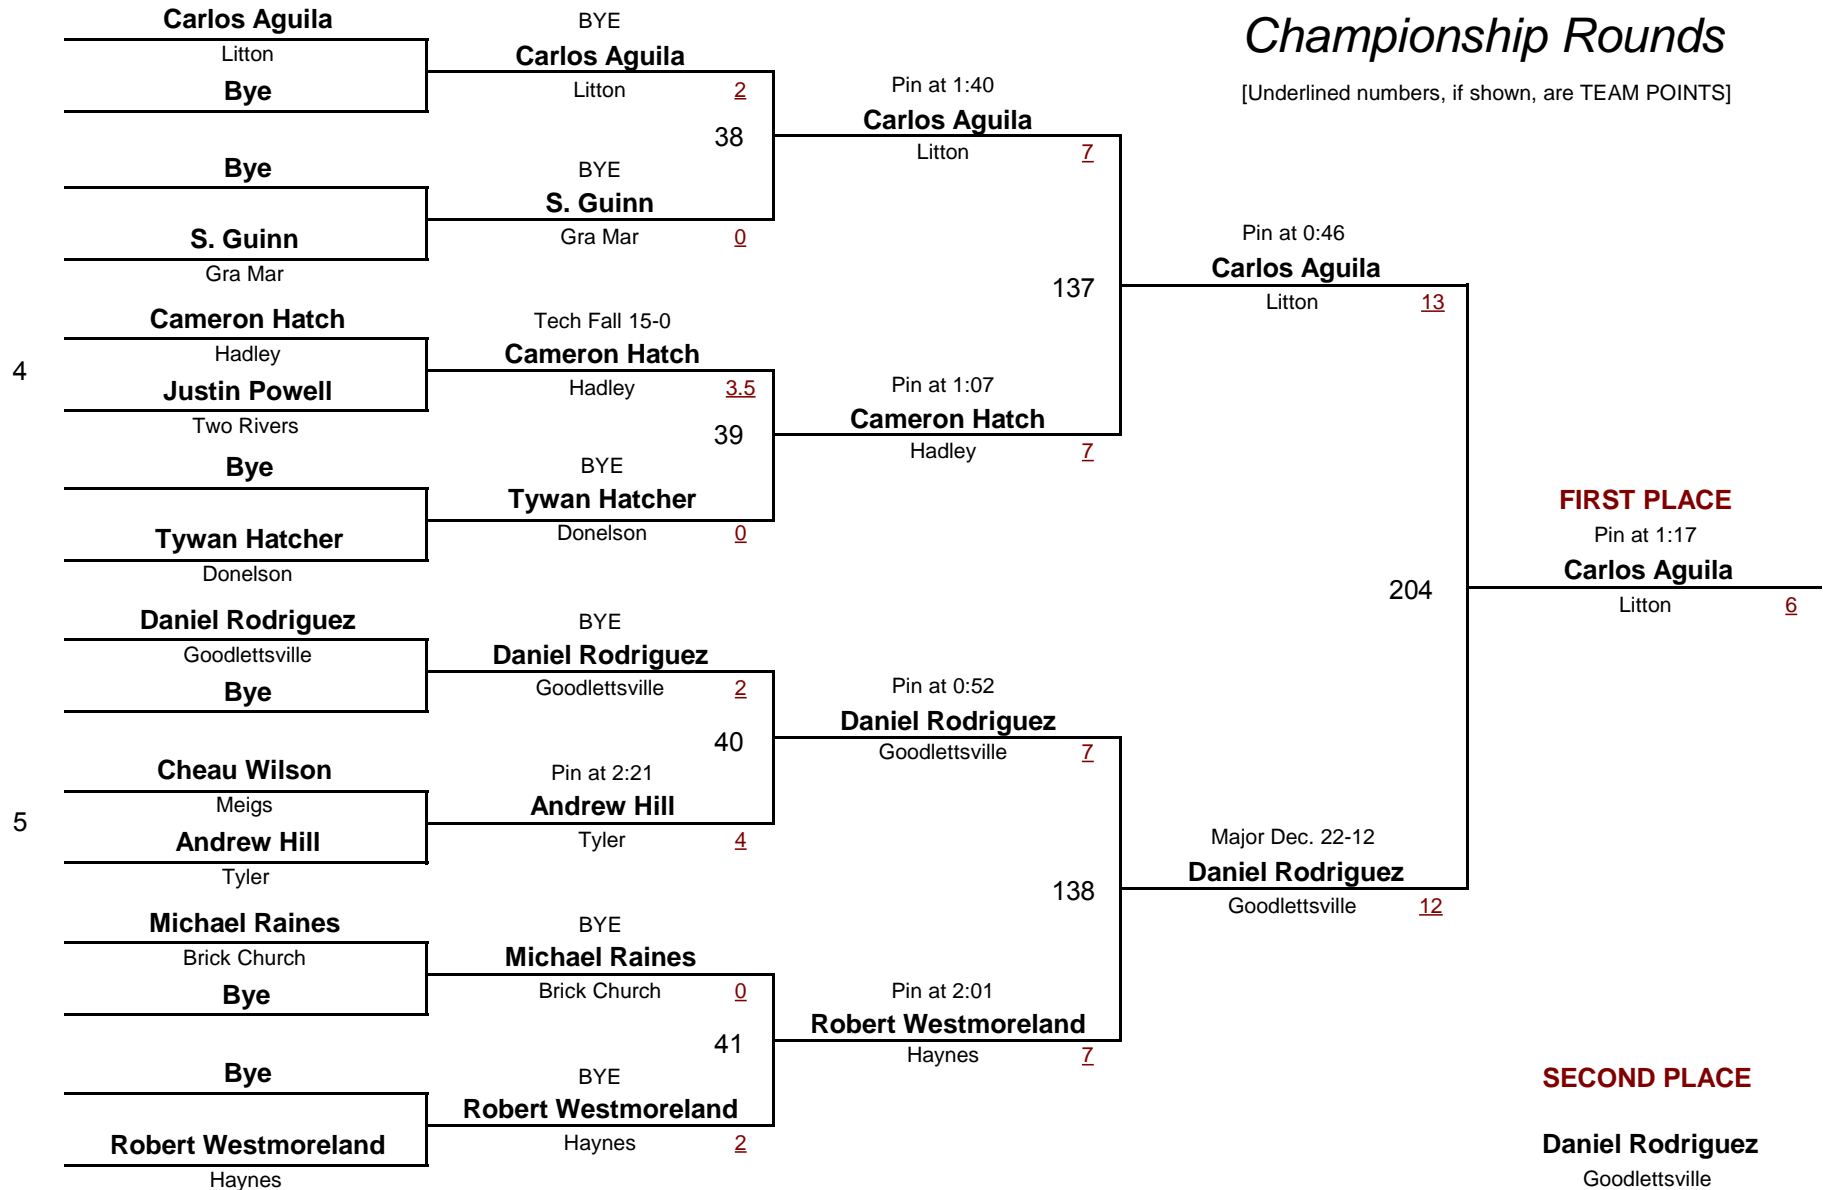

108.0

2010 Eastern Division

DIVISION

WEIGHT

January 30, 2010

Championship Rounds

[Underlined numbers, if shown, are TEAM POINTS]

MIDDLE SCHOOL