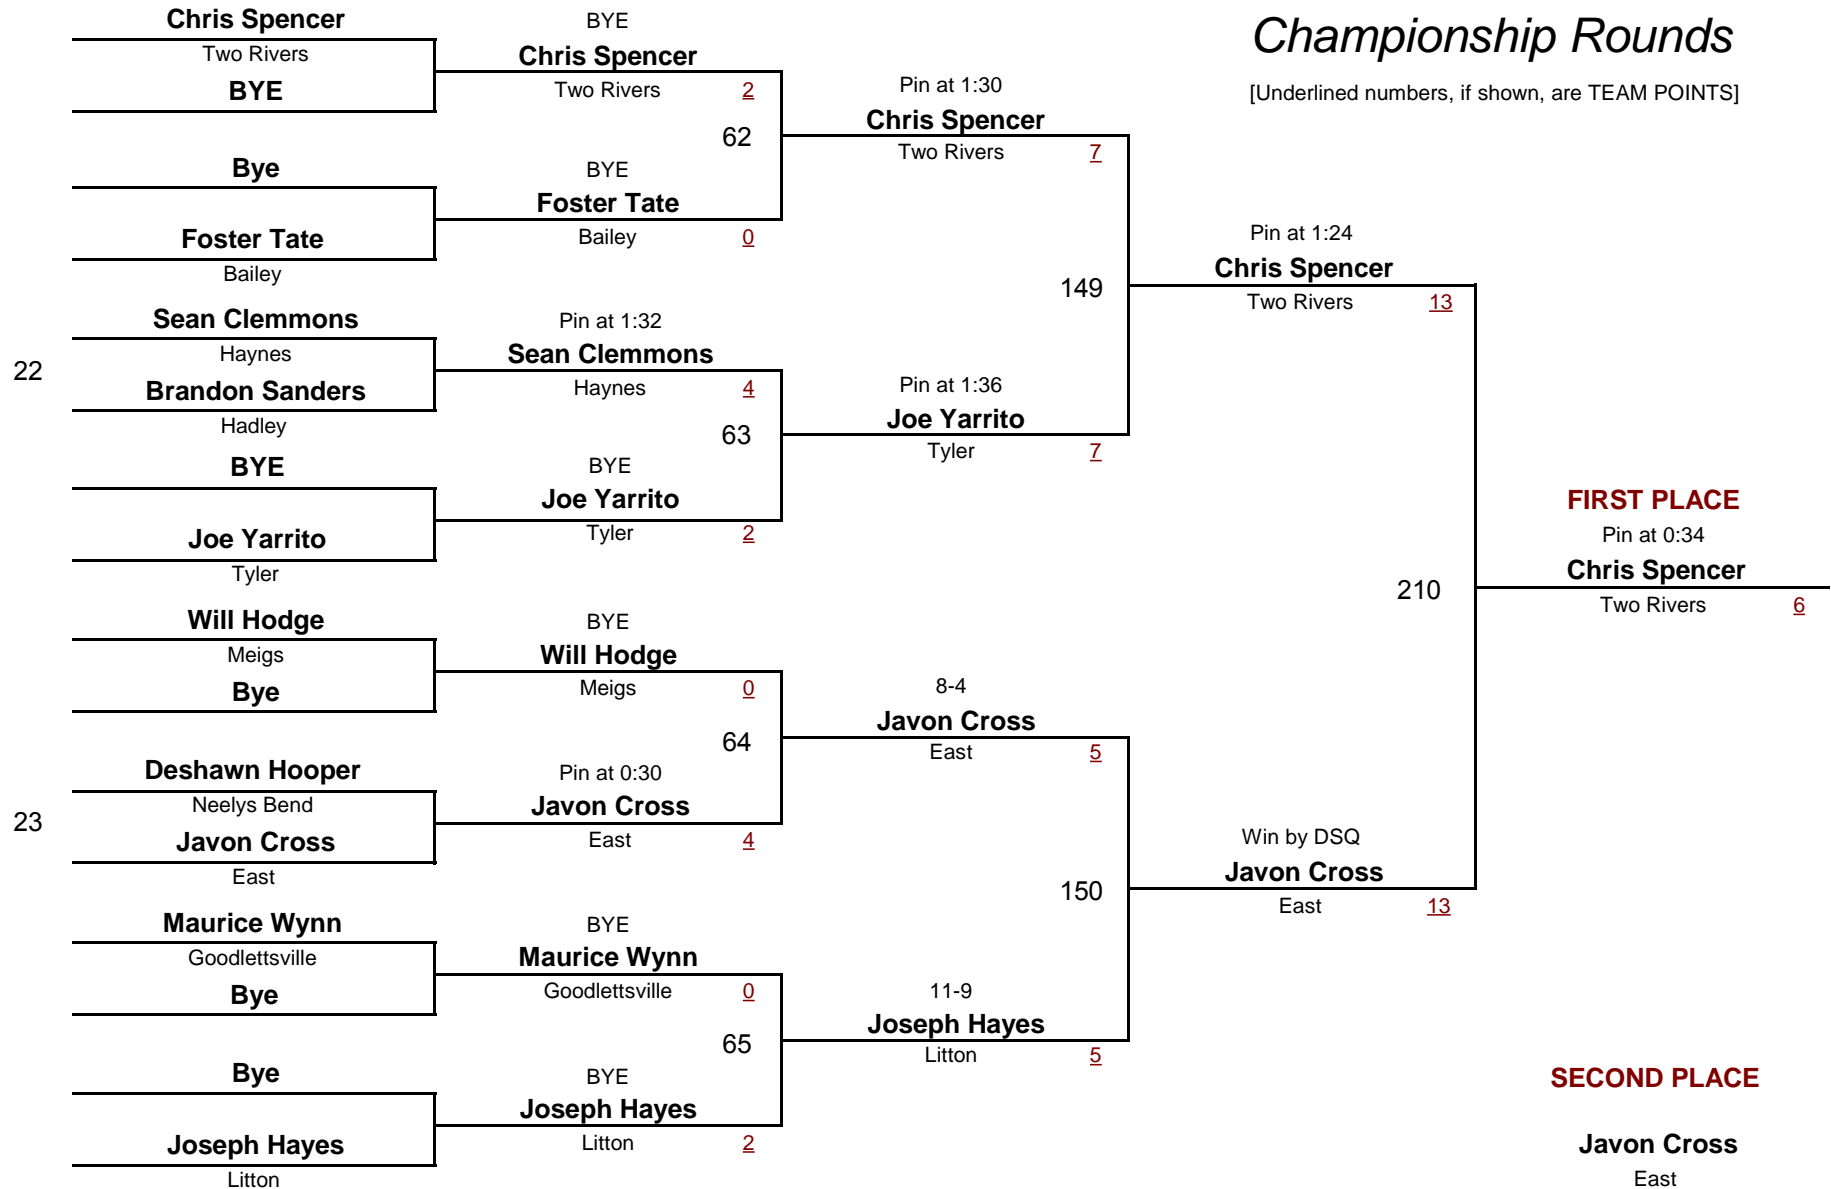

MIDDLE SCHOOL

160.0

2010 Eastern Division

DIVISION

WEIGHT

January 30, 2010

Championship Rounds

[Underlined numbers, if shown, are TEAM POINTS]