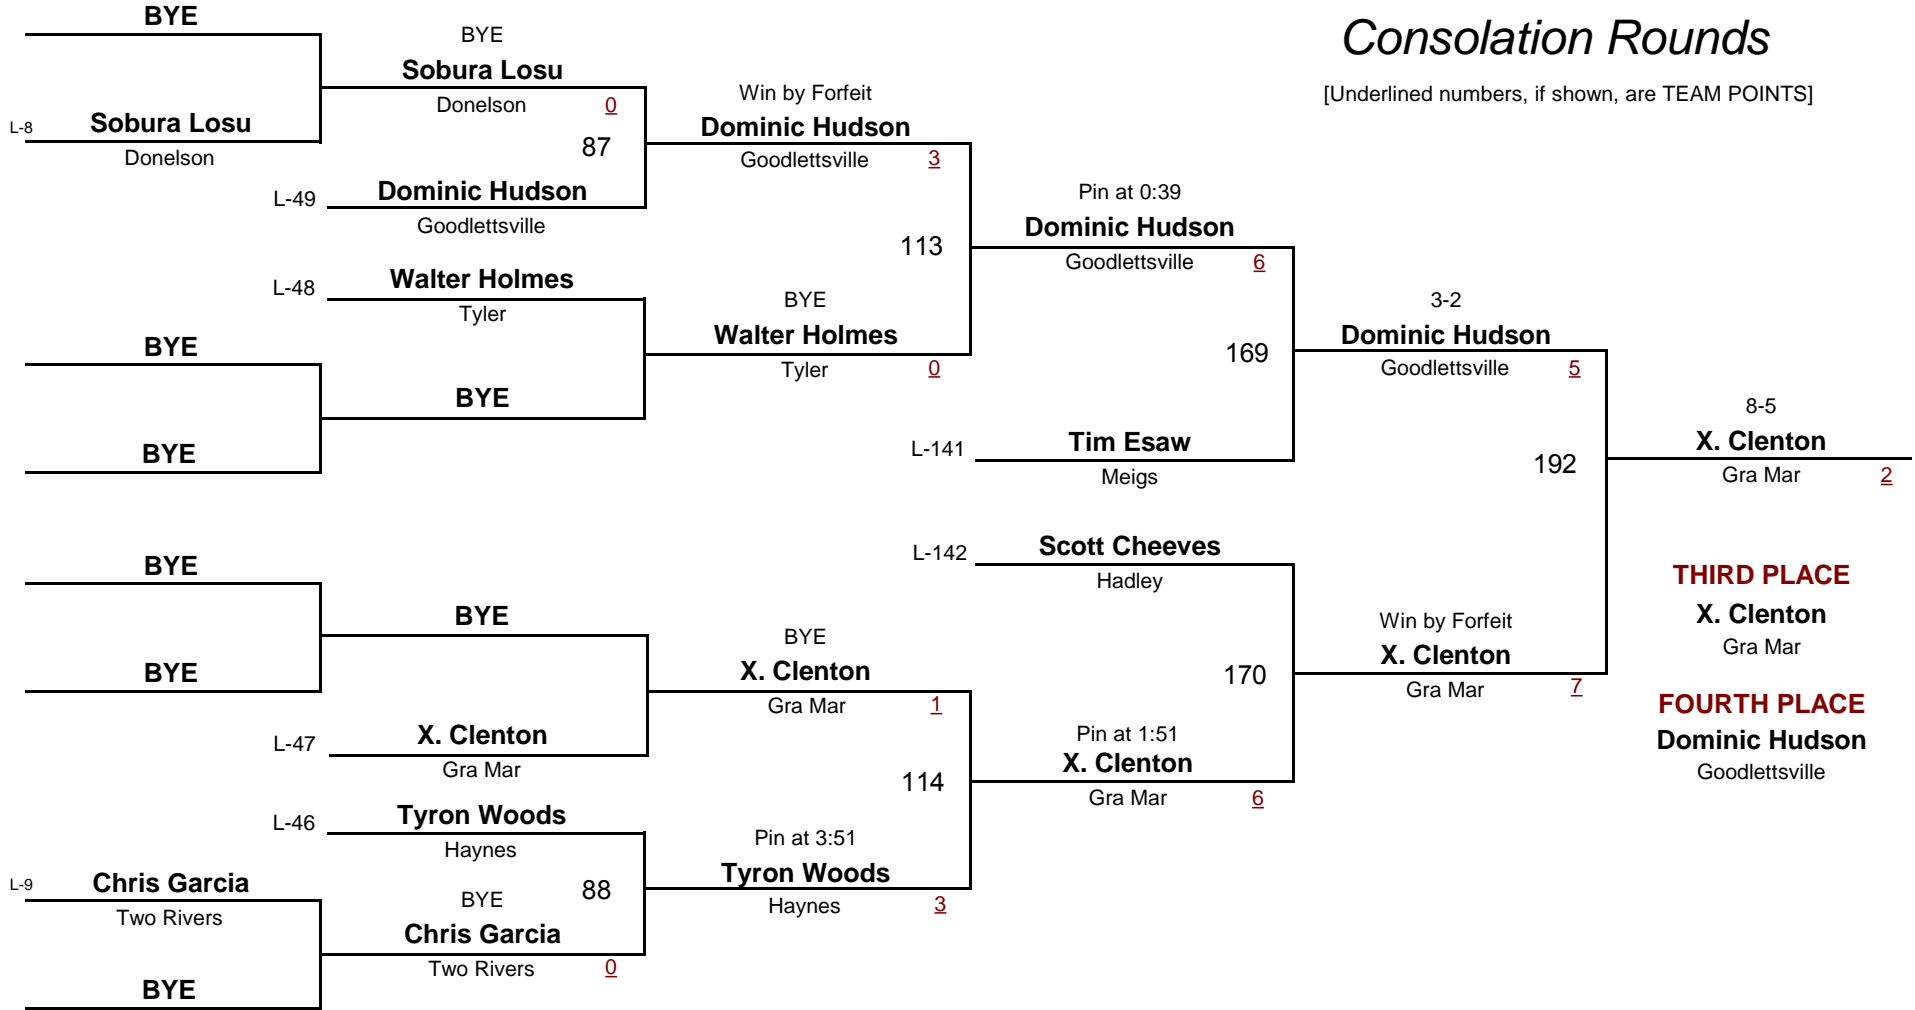

MIDDLE SCHOOL 124.0

DIVISION

WEIGHT

2010 Eastern Division

January 30, 2010

Consolation Rounds

[Underlined numbers, if shown, are TEAM POINTS]