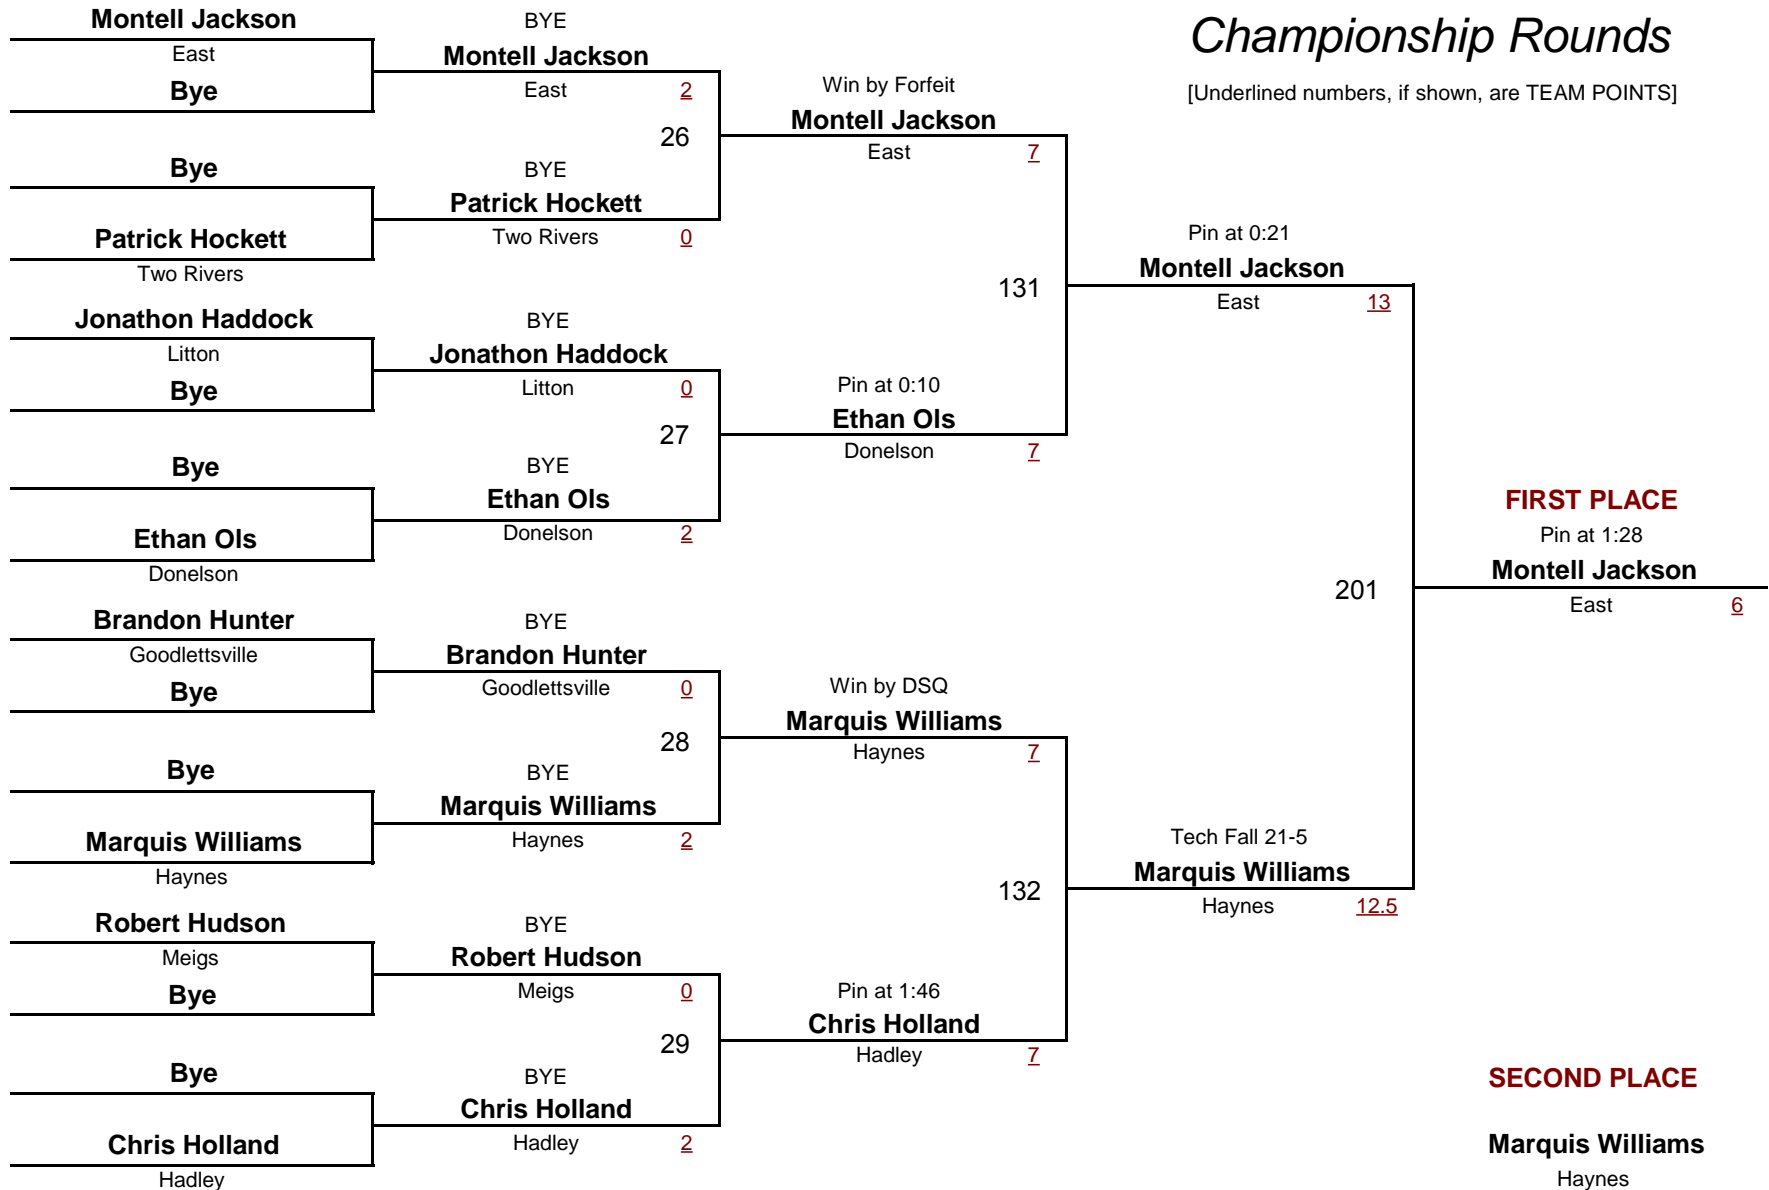

MIDDLE SCHOOL

DIVISION

84.0

WEIGHT

2010 Eastern Division

January 30, 2010

Championship Rounds

[Underlined numbers, if shown, are TEAM POINTS]