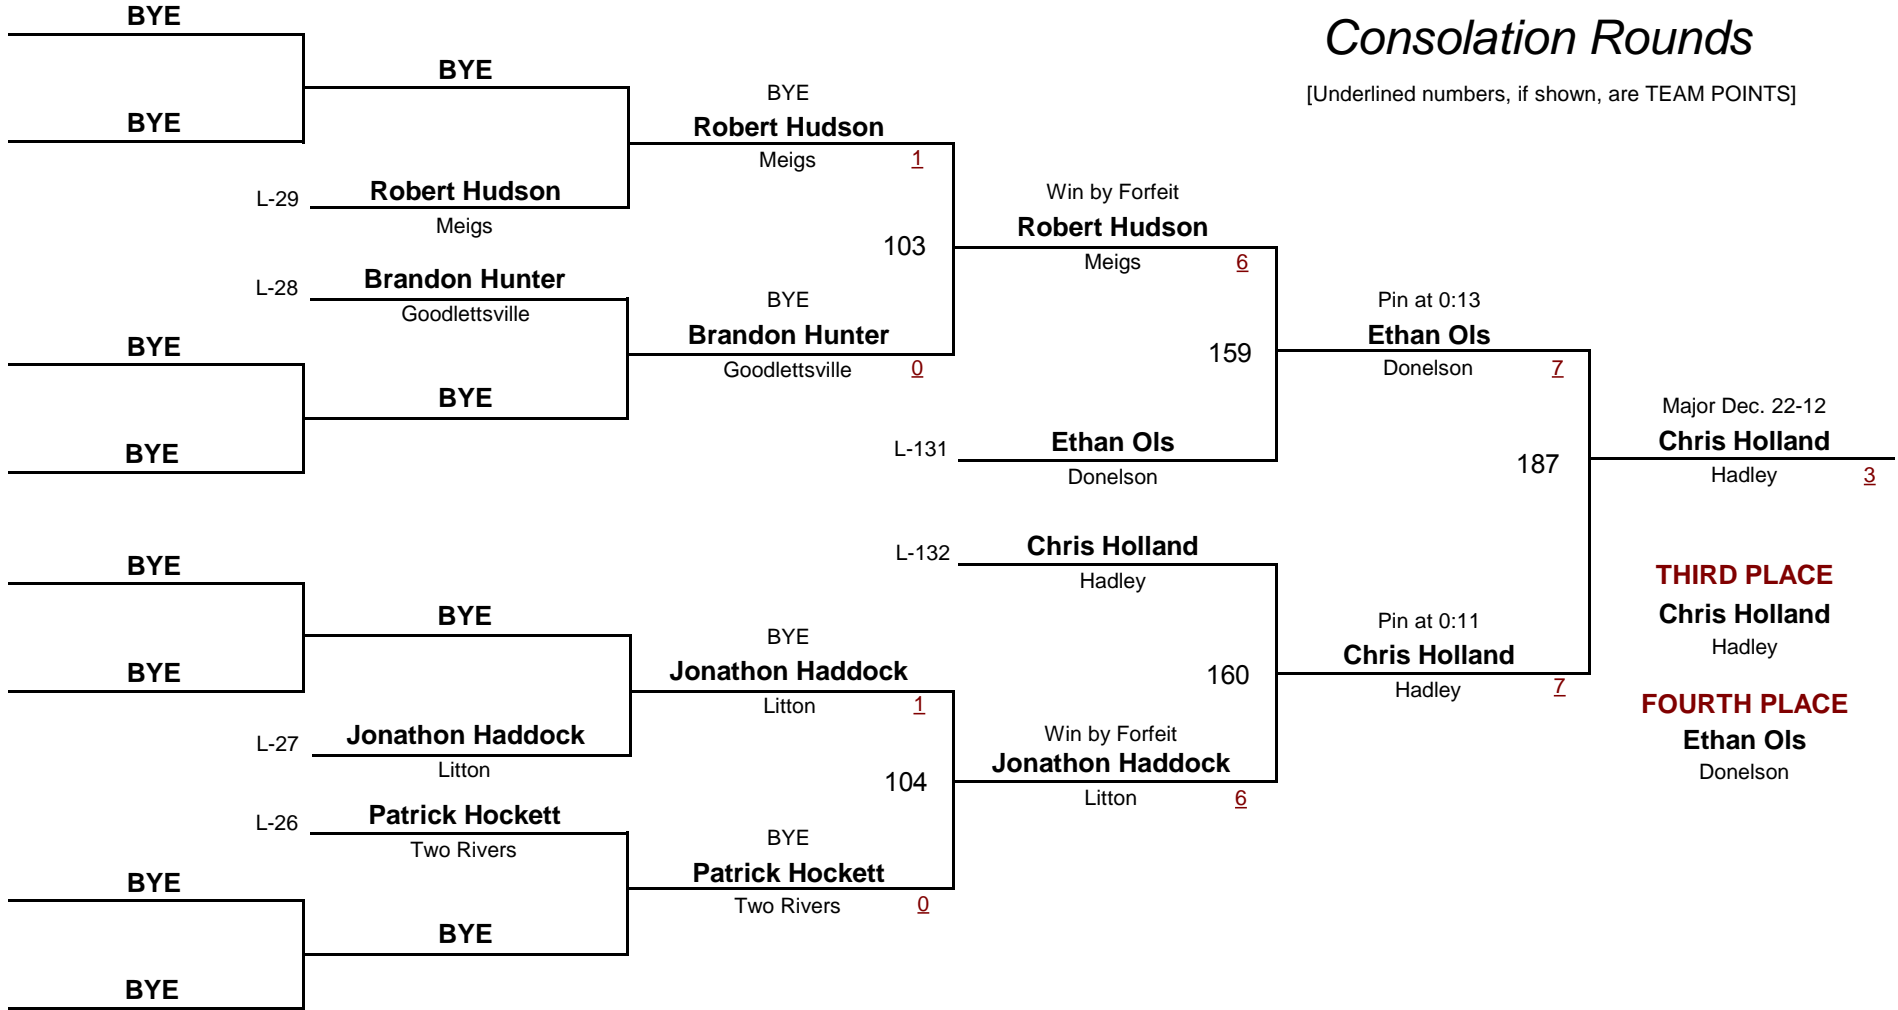

MIDDLE SCHOOL

DIVISION

84.0

WEIGHT

2010 Eastern Division

January 30, 2010

Consolation Rounds

[Underlined numbers, if shown, are TEAM POINTS]