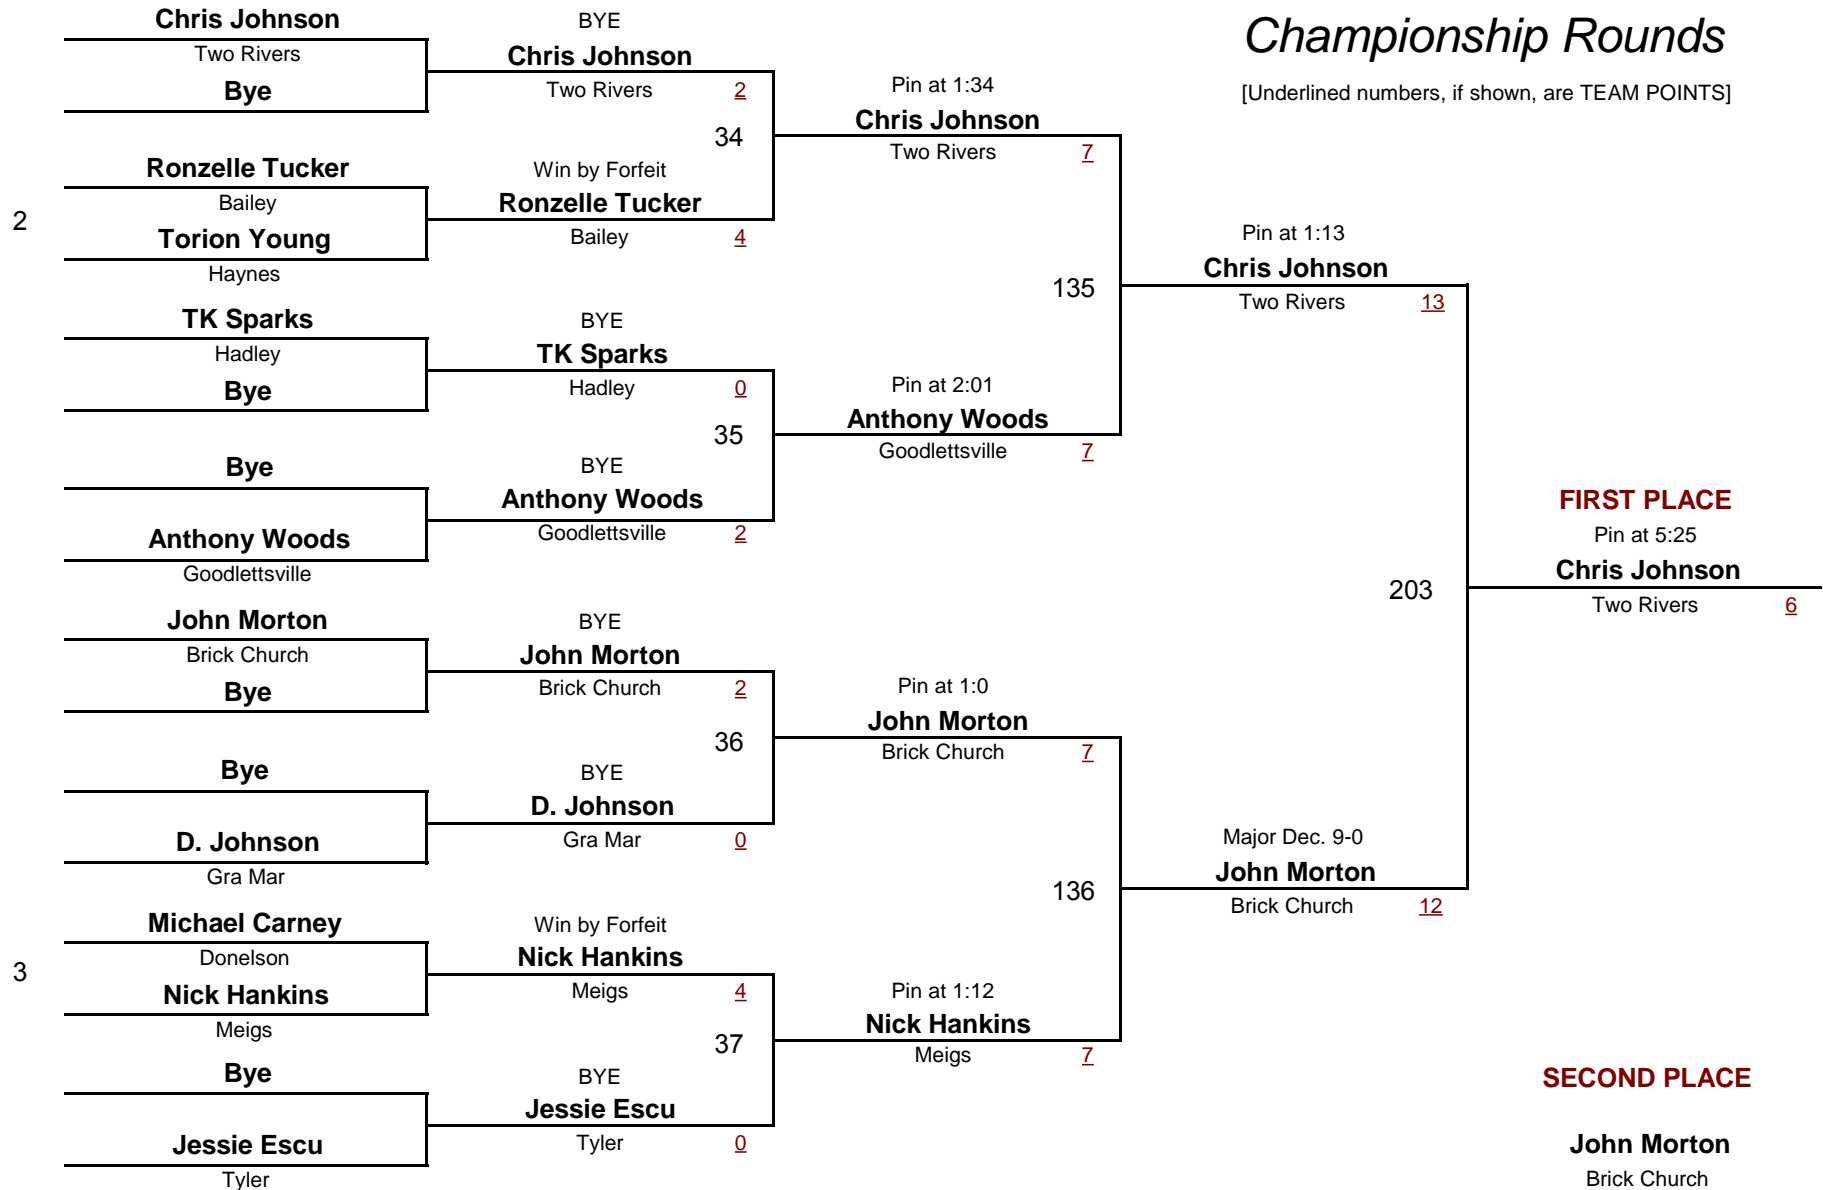

MIDDLE SCHOOL

100.0

2010 Eastern Division

DIVISION

WEIGHT

January 30, 2010

Championship Rounds

[Underlined numbers, if shown, are TEAM POINTS]