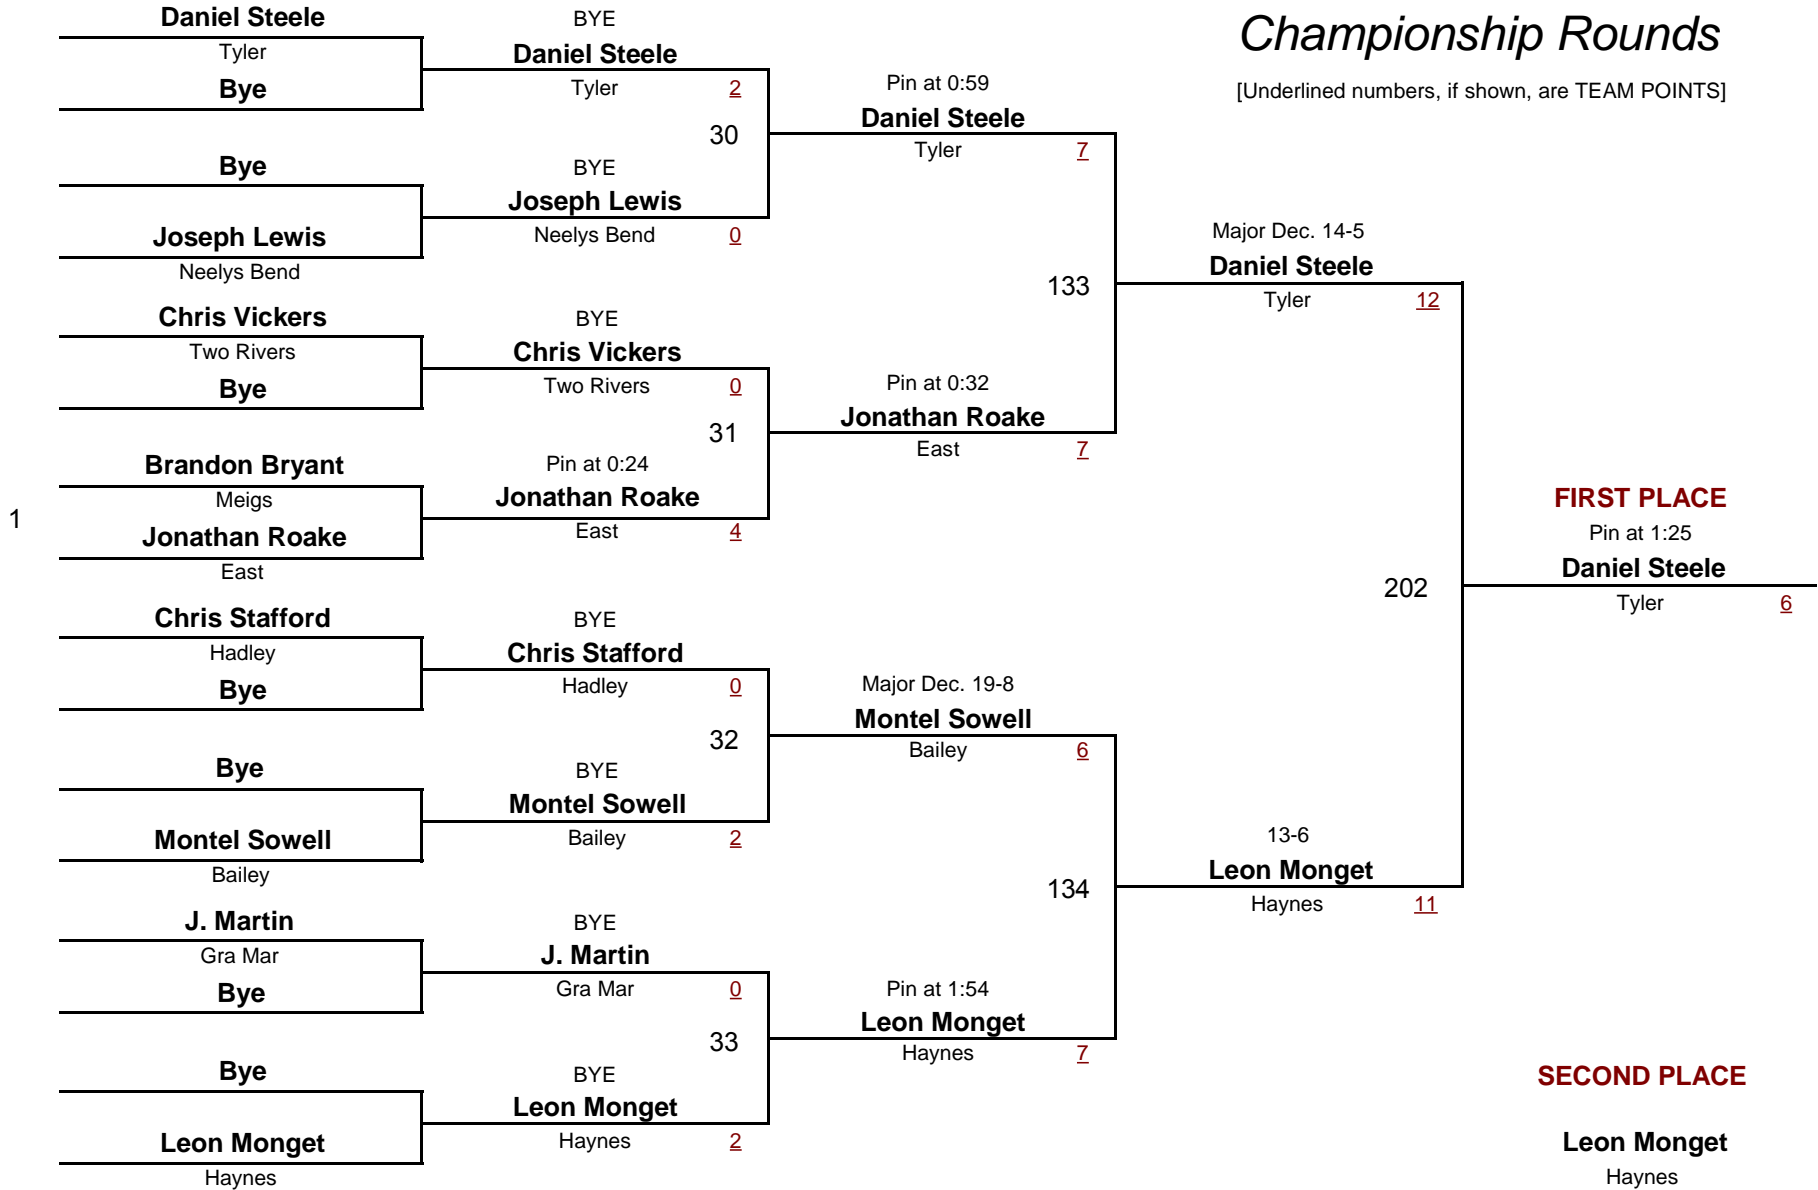

MIDDLE SCHOOL

DIVISION

92.0

WEIGHT

2010 Eastern Division

January 30, 2010

Championship Rounds

[Underlined numbers, if shown, are TEAM POINTS]