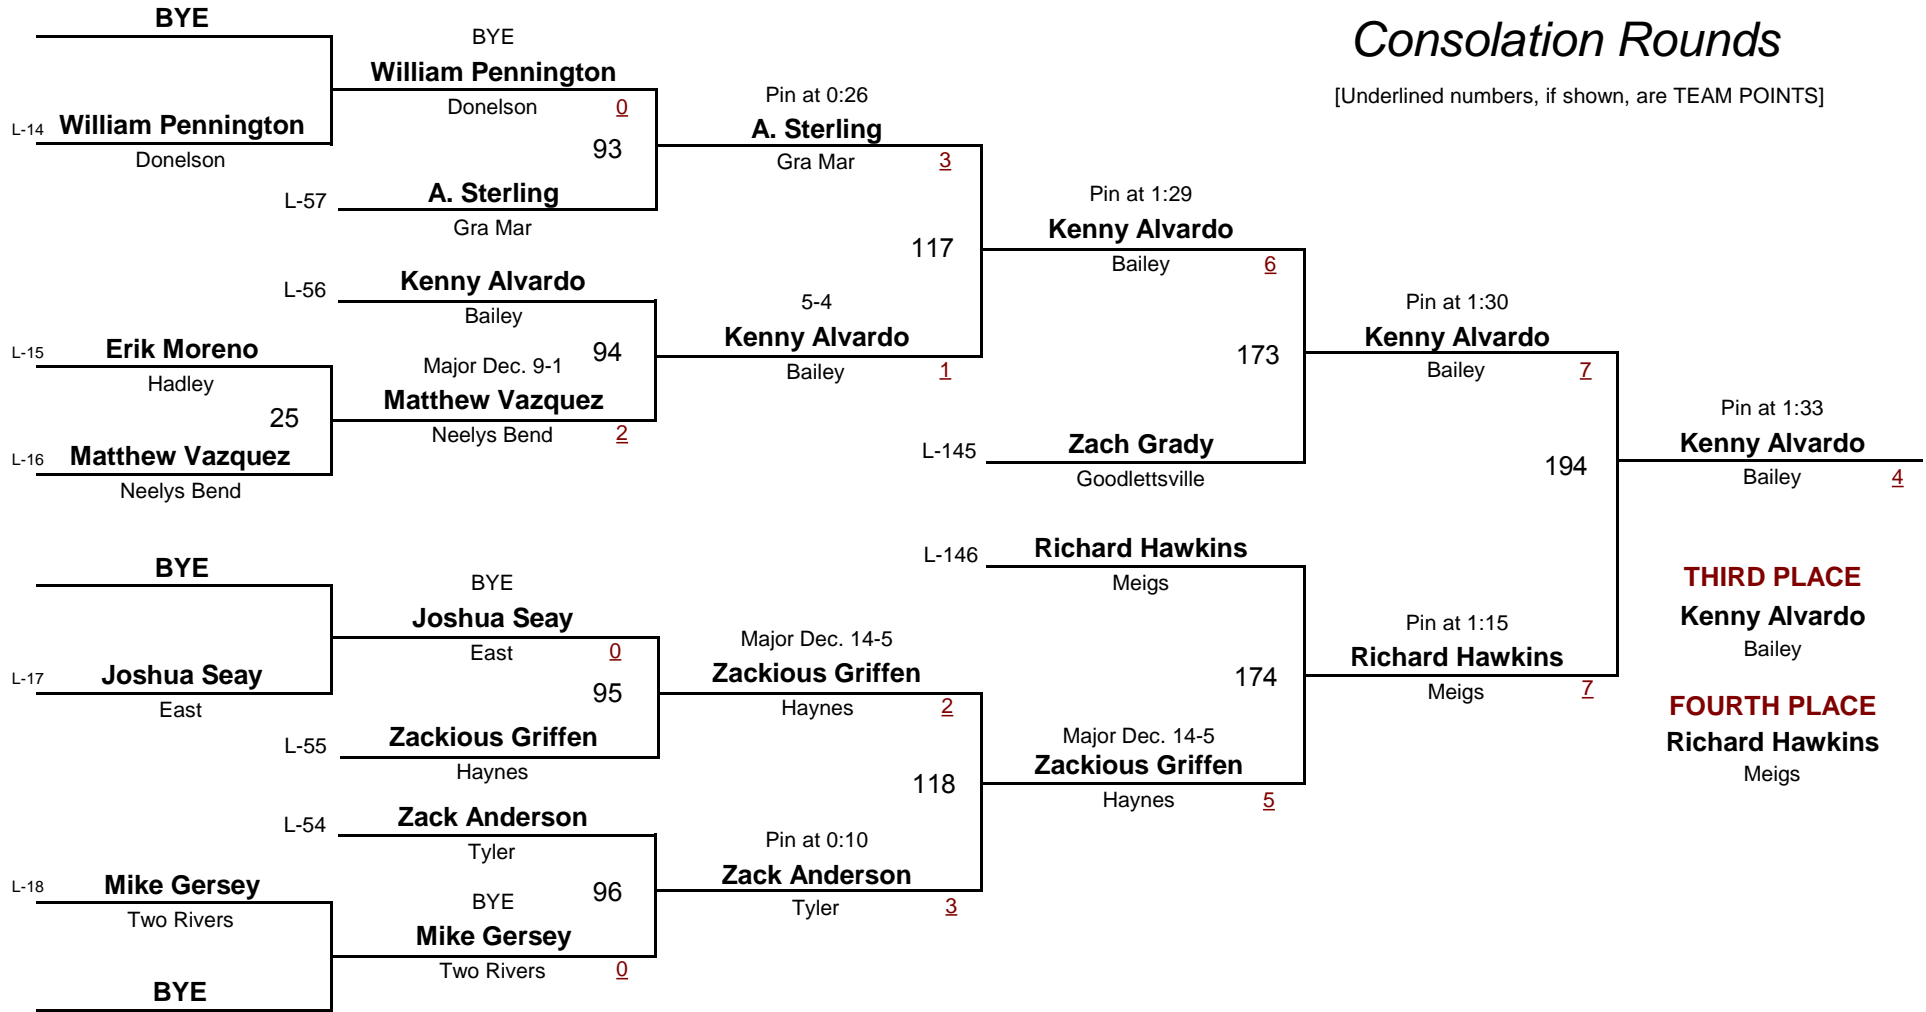

MIDDLE SCHOOL 140.0

DIVISION

WEIGHT

2010 Eastern Division

January 30, 2010

Consolation Rounds

[Underlined numbers, if shown, are TEAM POINTS]