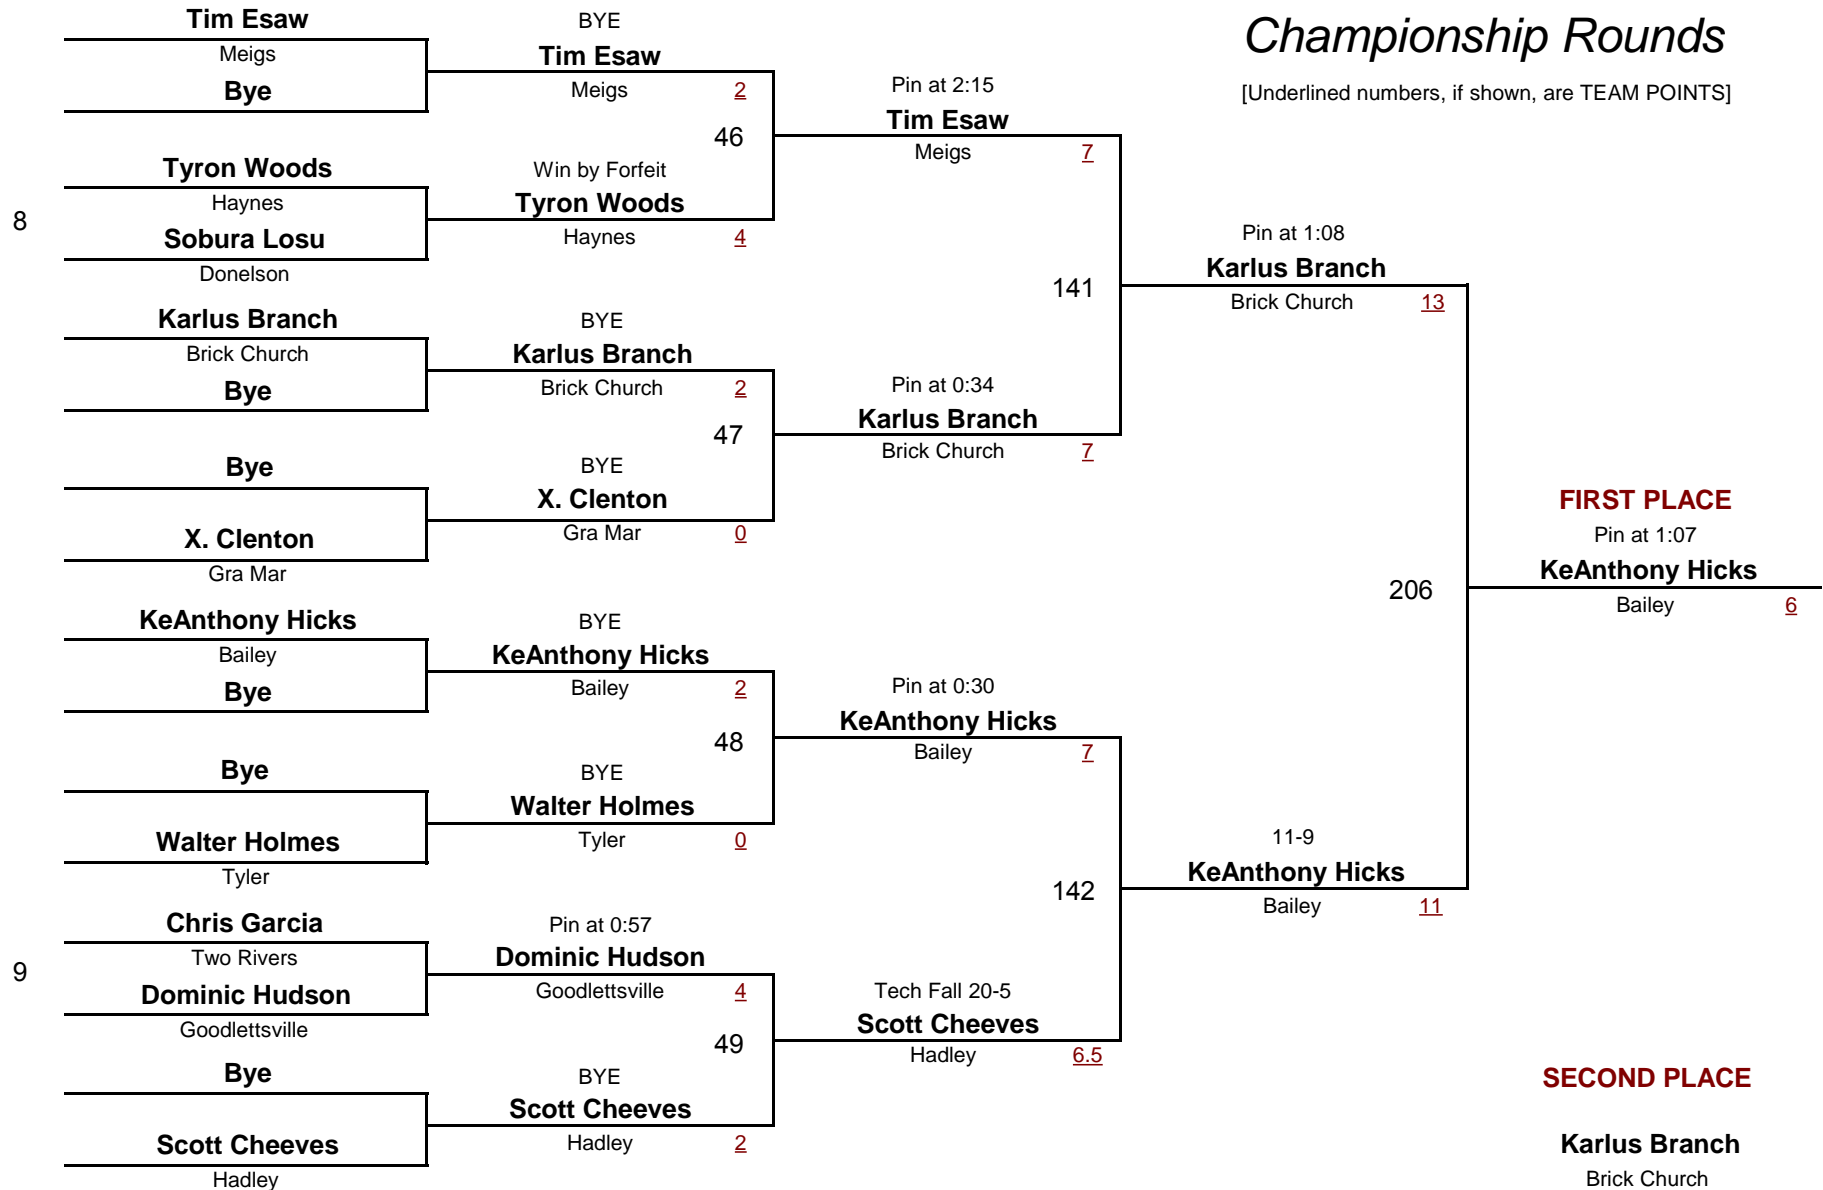

2010 Eastern Division

DIVISION

WEIGHT

January 30, 2010

Championship Rounds

[Underlined numbers, if shown, are TEAM POINTS]

MIDDLE SCHOOL 124.0

DIVISION