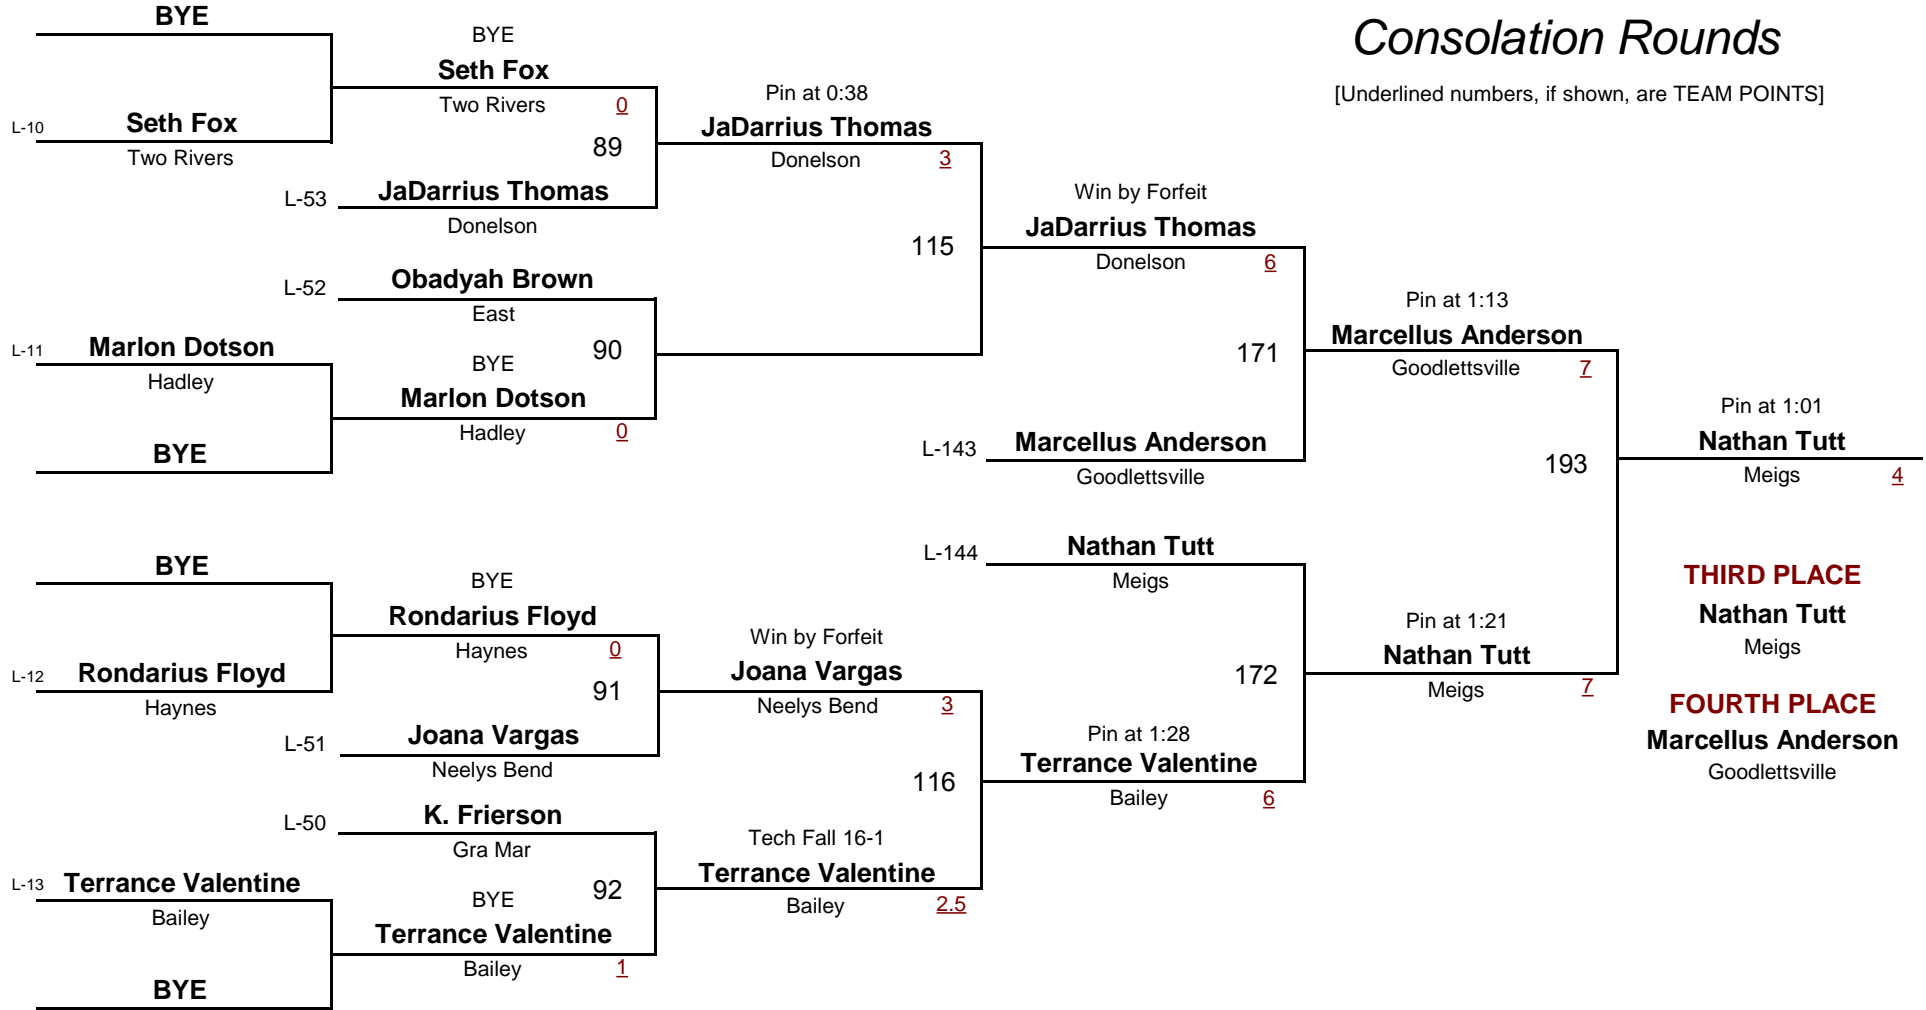

MIDDLE SCHOOL 132.0

DIVISION

WEIGHT

2010 Eastern Division

January 30, 2010

Consolation Rounds

[Underlined numbers, if shown, are TEAM POINTS]