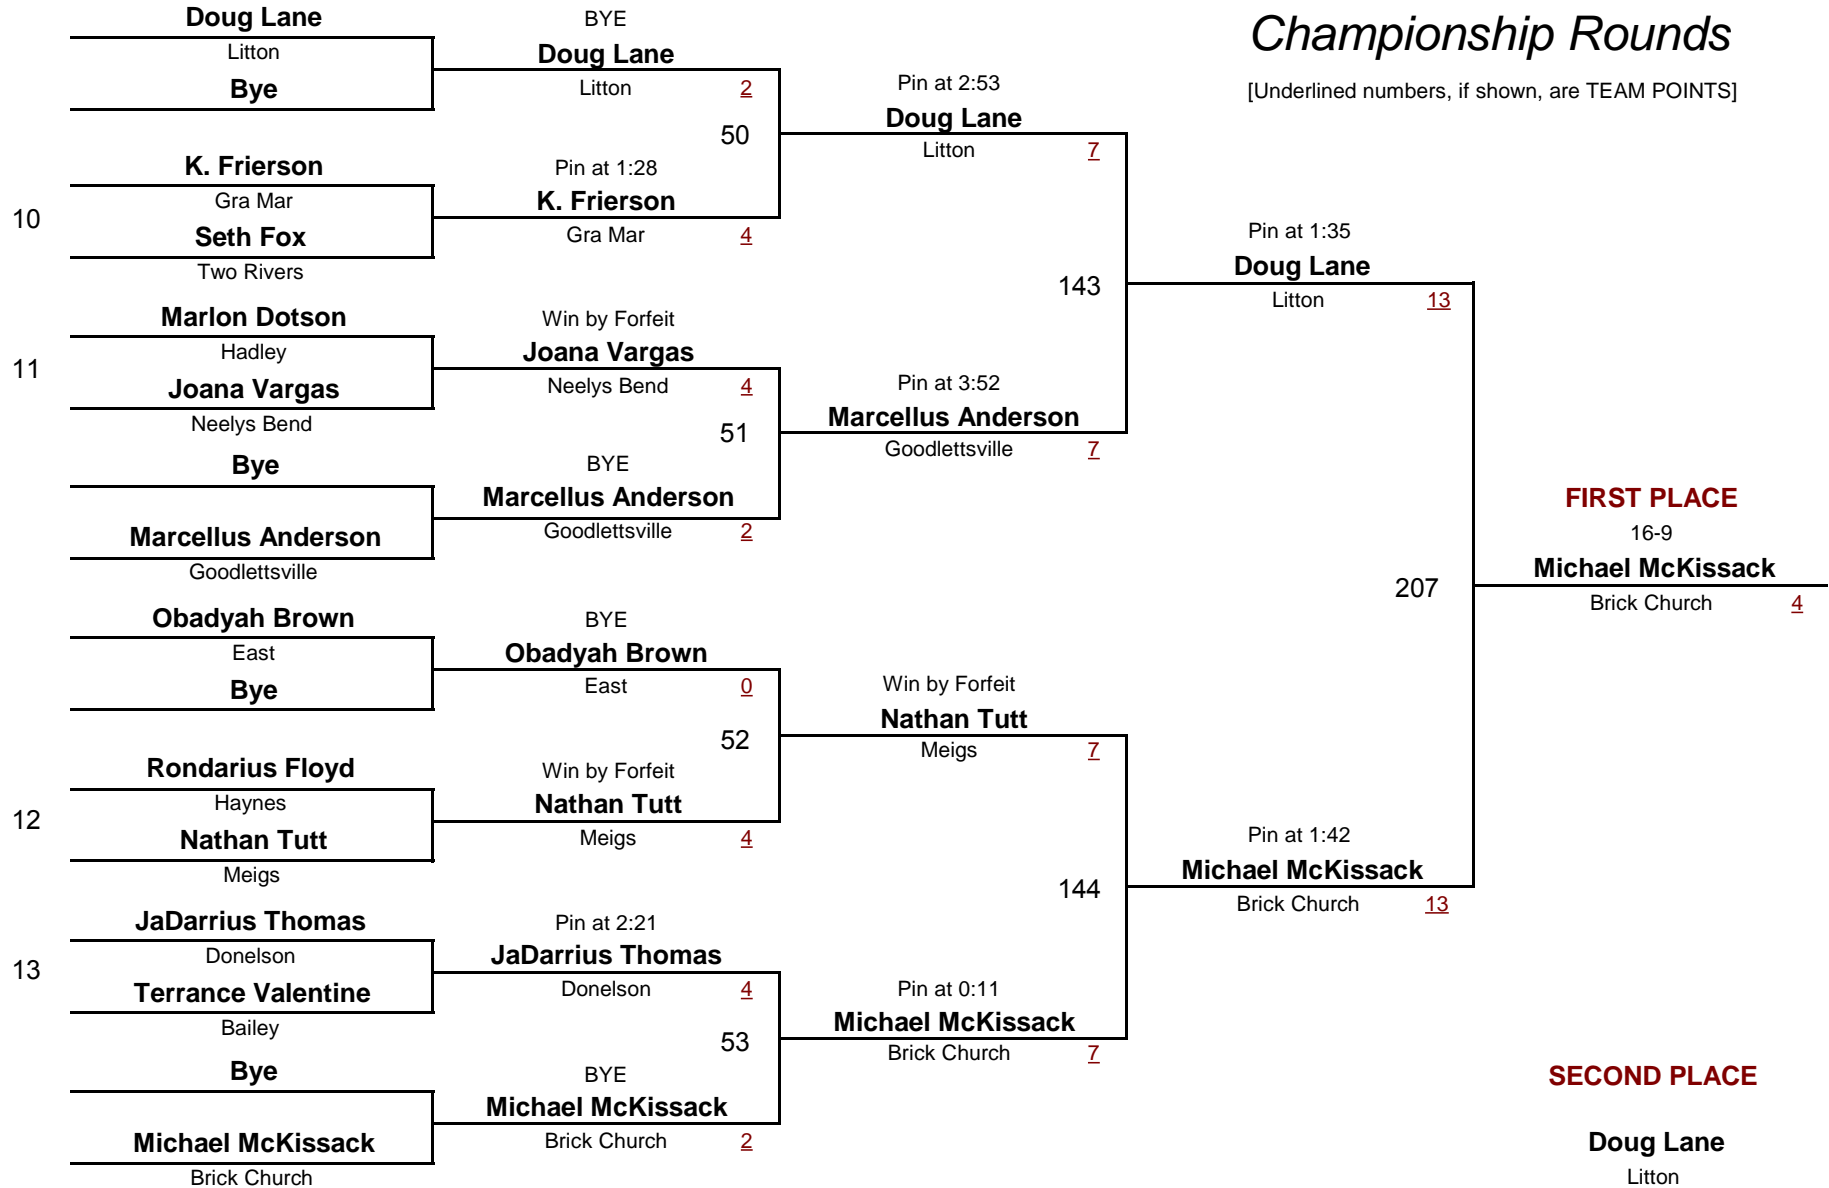

MIDDLE SCHOOL

132.0

2010 Eastern Division

DIVISION

WEIGHT

January 30, 2010

Championship Rounds

[Underlined numbers, if shown, are TEAM POINTS]