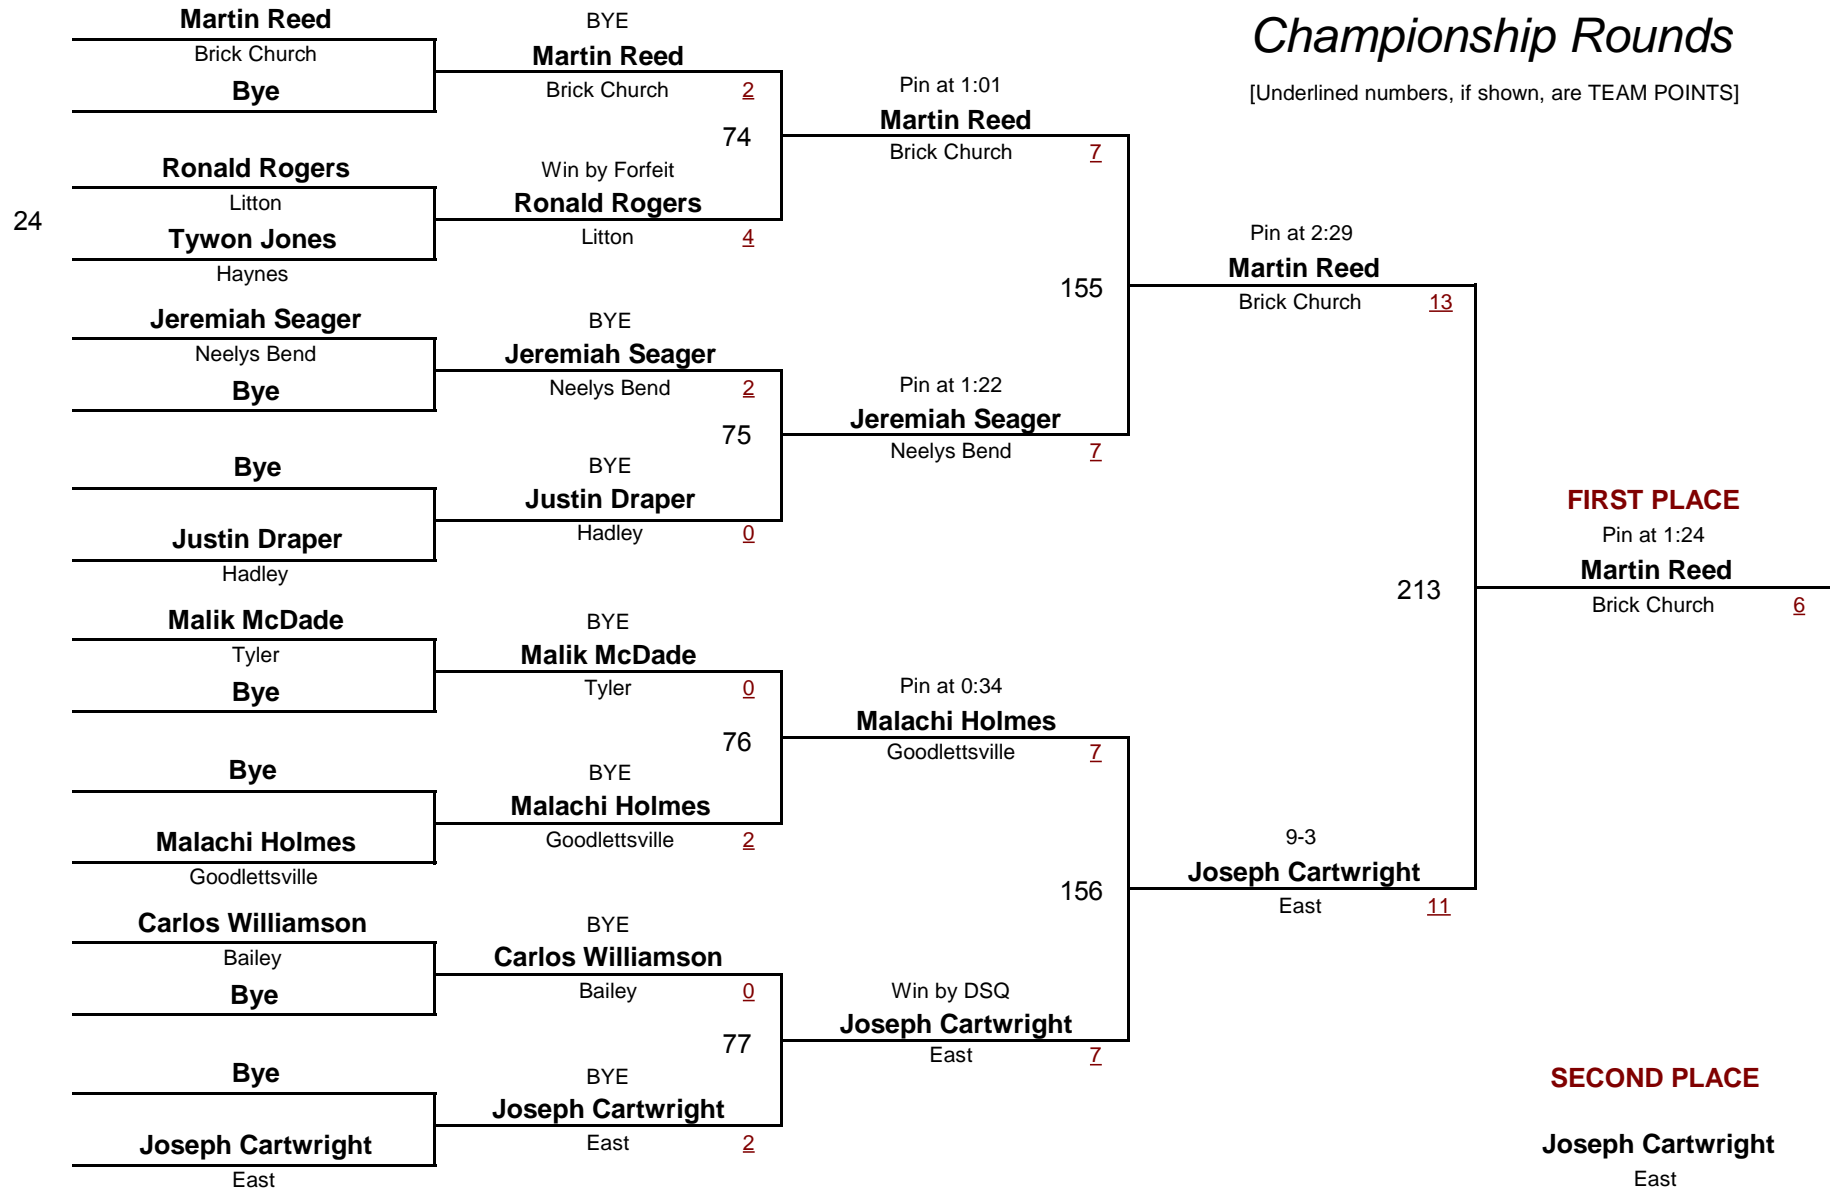

217.0

2010 Eastern Division

DIVISION

WEIGHT

January 30, 2010

Championship Rounds

[Underlined numbers, if shown, are TEAM POINTS]

MIDDLE SCHOOL 217.0