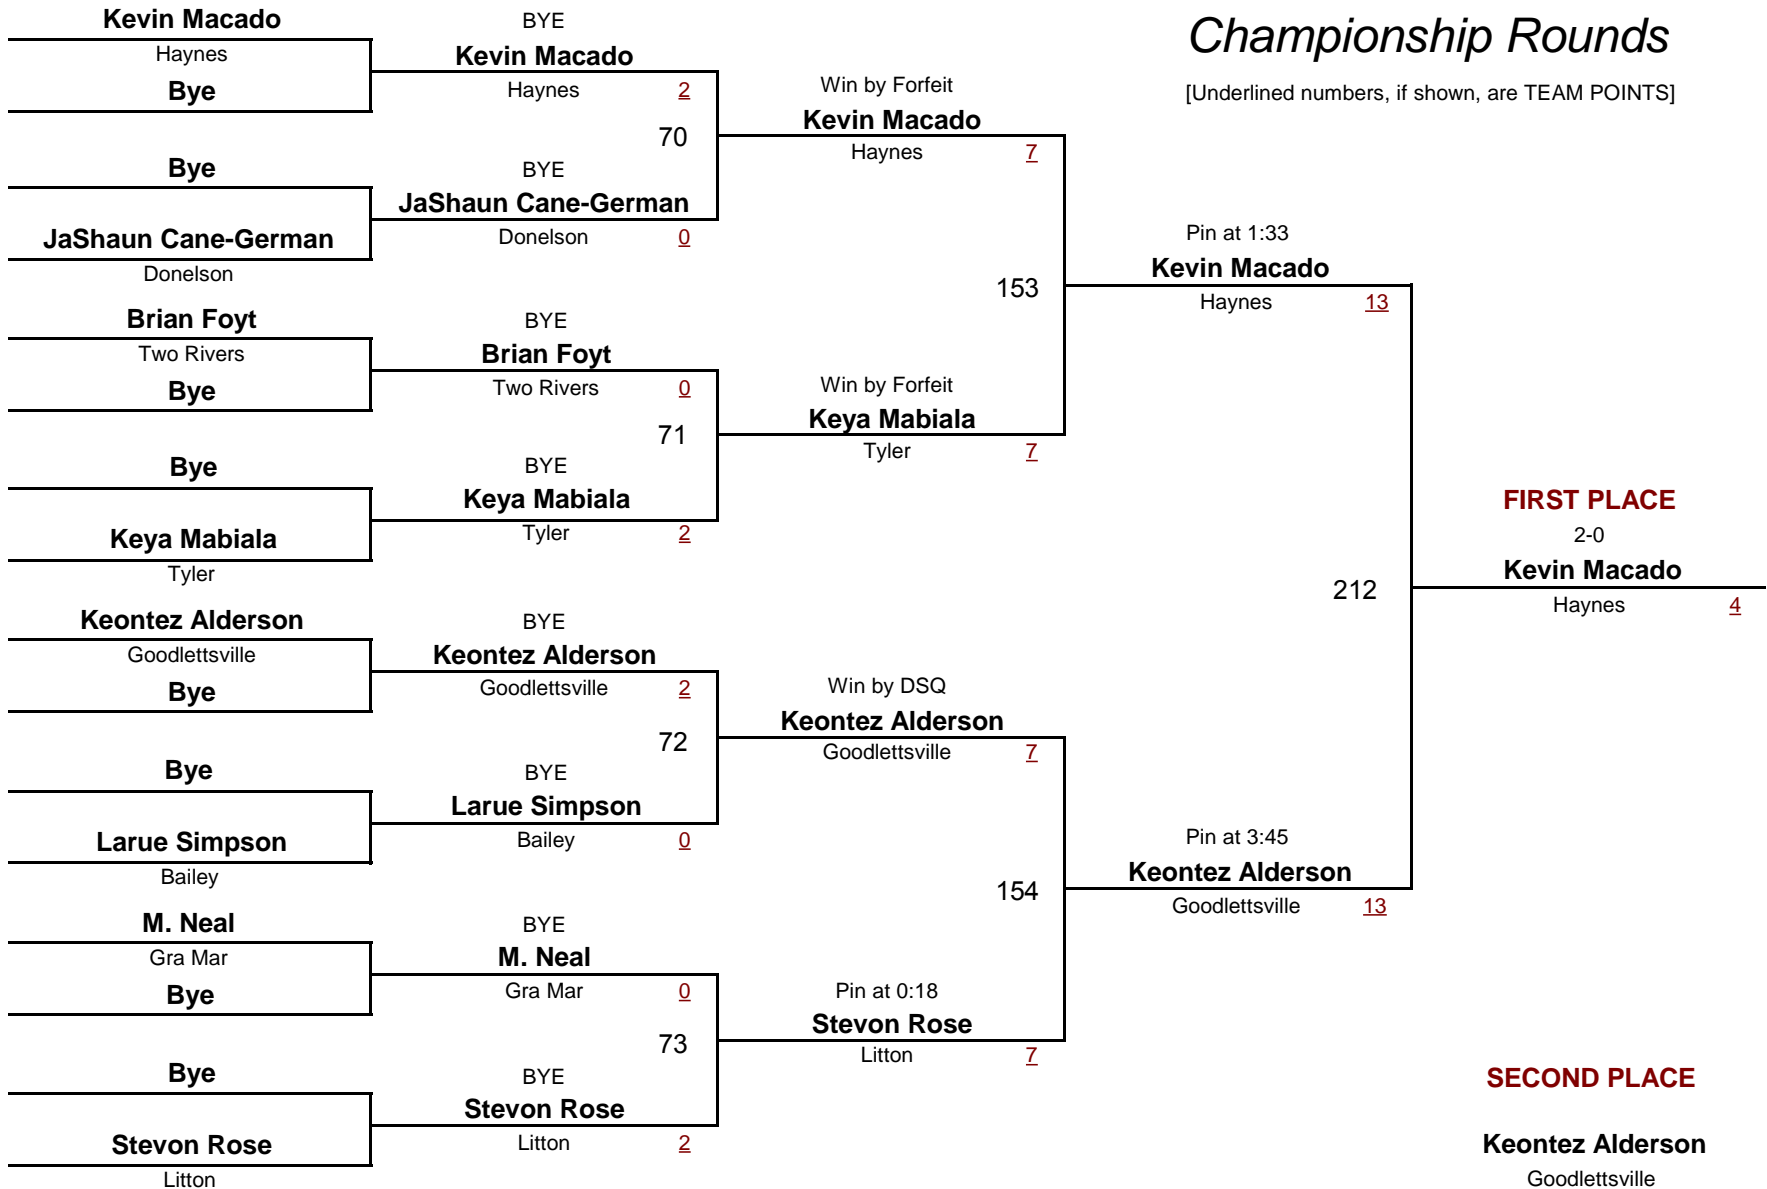

MIDDLE SCHOOL

192.0

2010 Eastern Division

DIVISION

WEIGHT

January 30, 2010

Championship Rounds

[Underlined numbers, if shown, are TEAM POINTS]