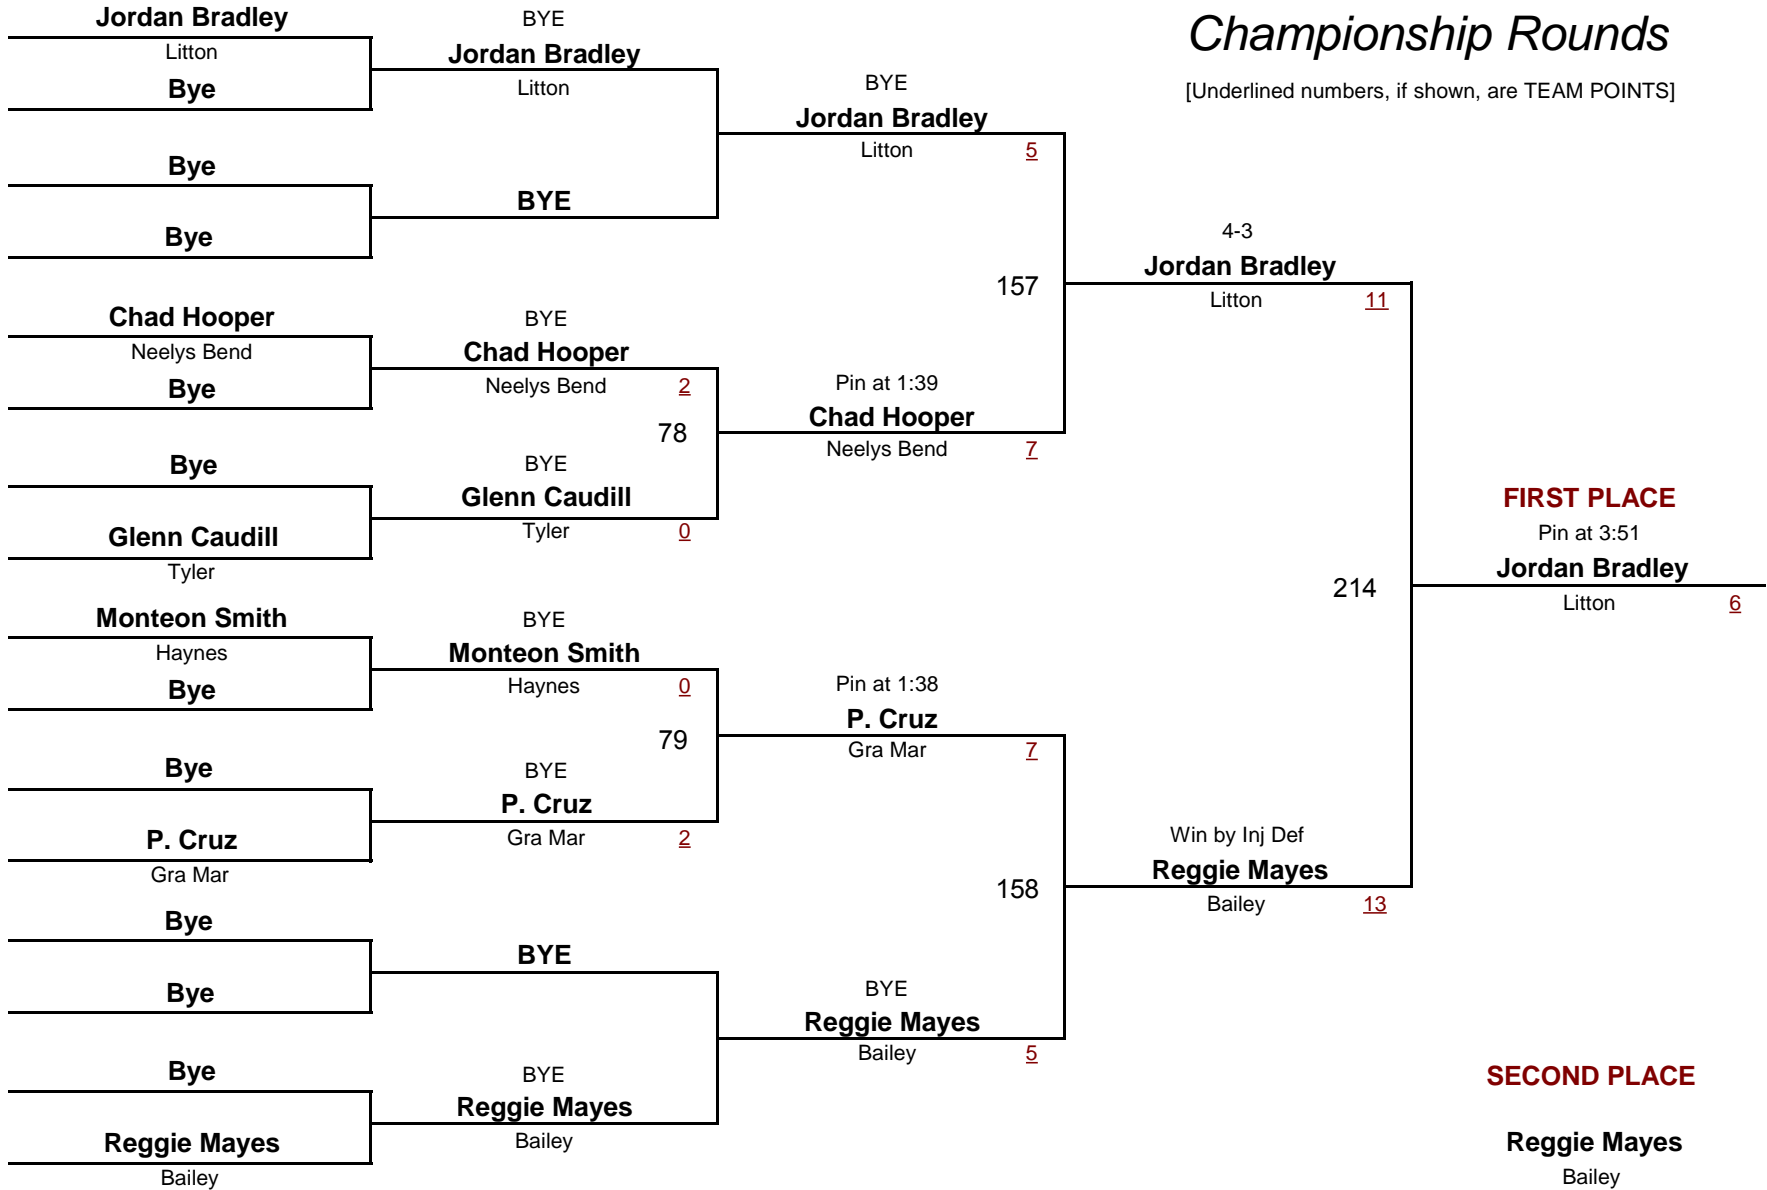

MIDDLE SCHOOL

250.0

2010 Eastern Division

DIVISION

WEIGHT

January 30, 2010

Championship Rounds

[Underlined numbers, if shown, are TEAM POINTS]