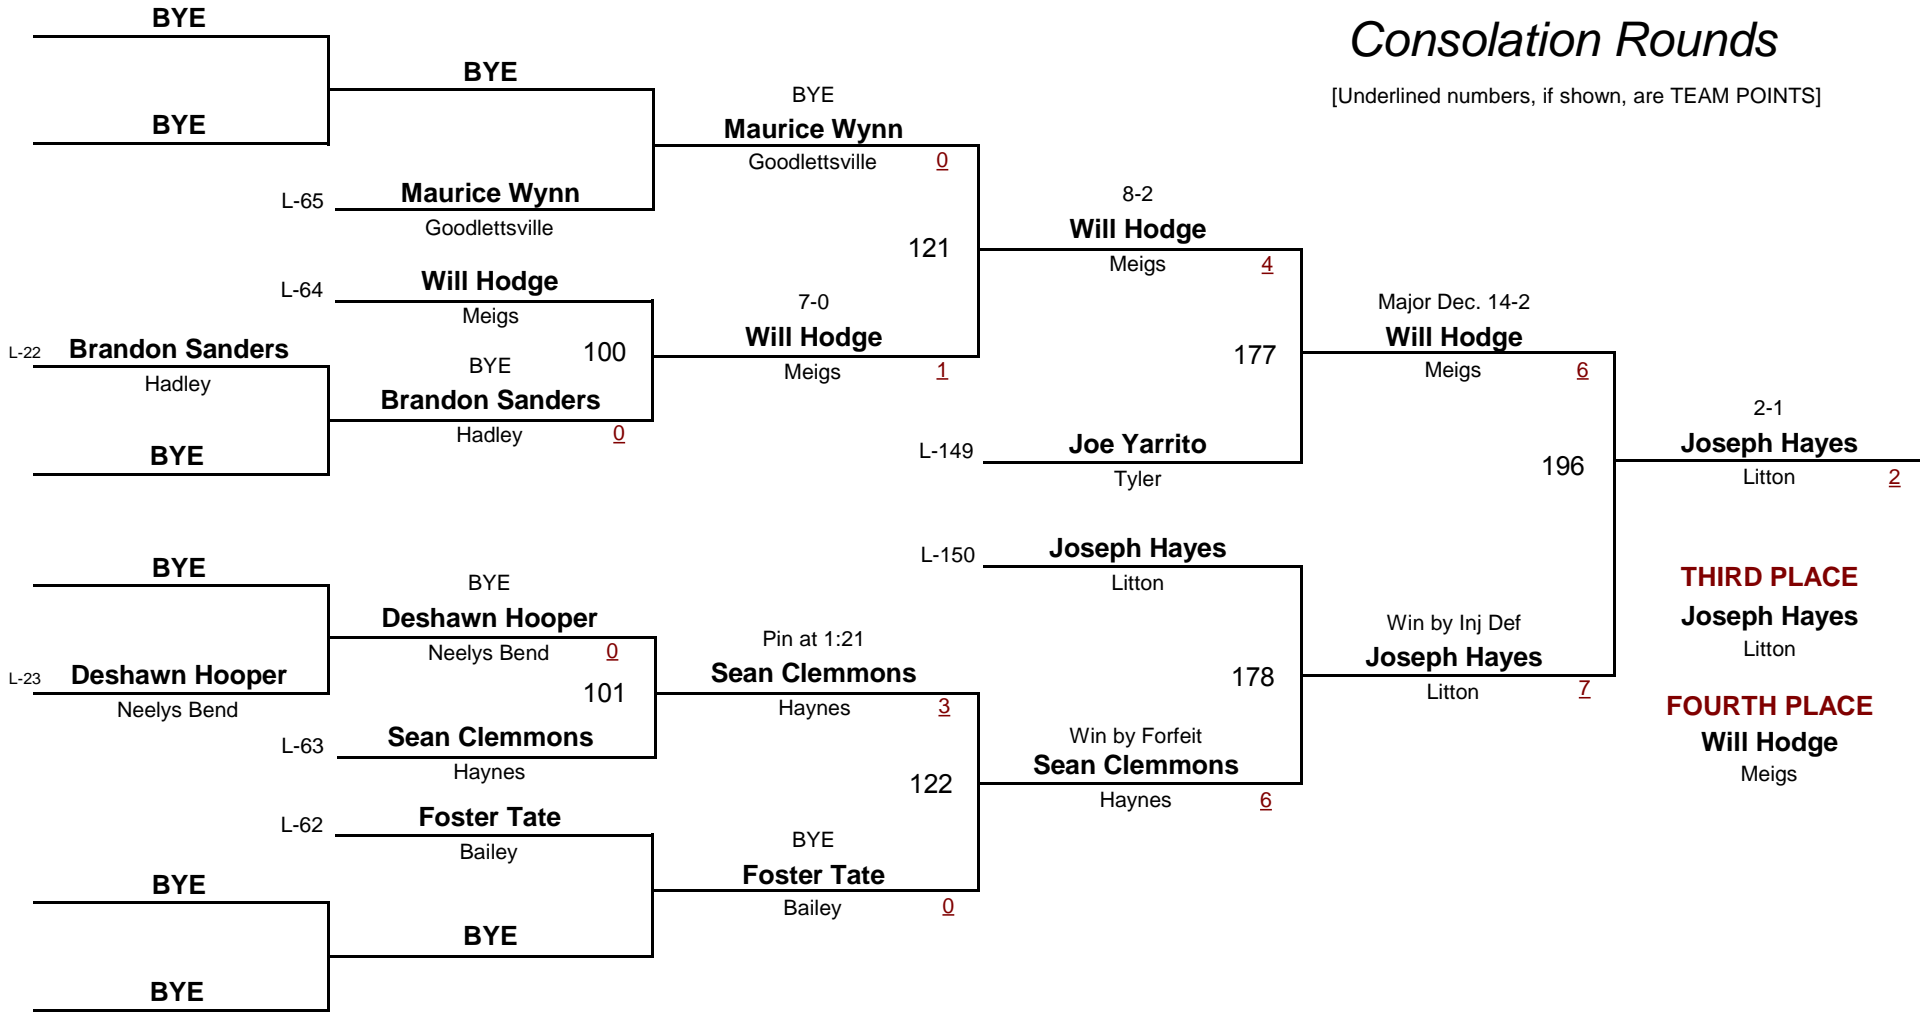

[Underlined numbers, if shown, are TEAM POINTS]

MIDDLE SCHOOL 160.0

DIVISION

WEIGHT

2010 Eastern Division

January 30, 2010

Consolation Rounds

[Underlined numbers, if shown, are TEAM POINTS]