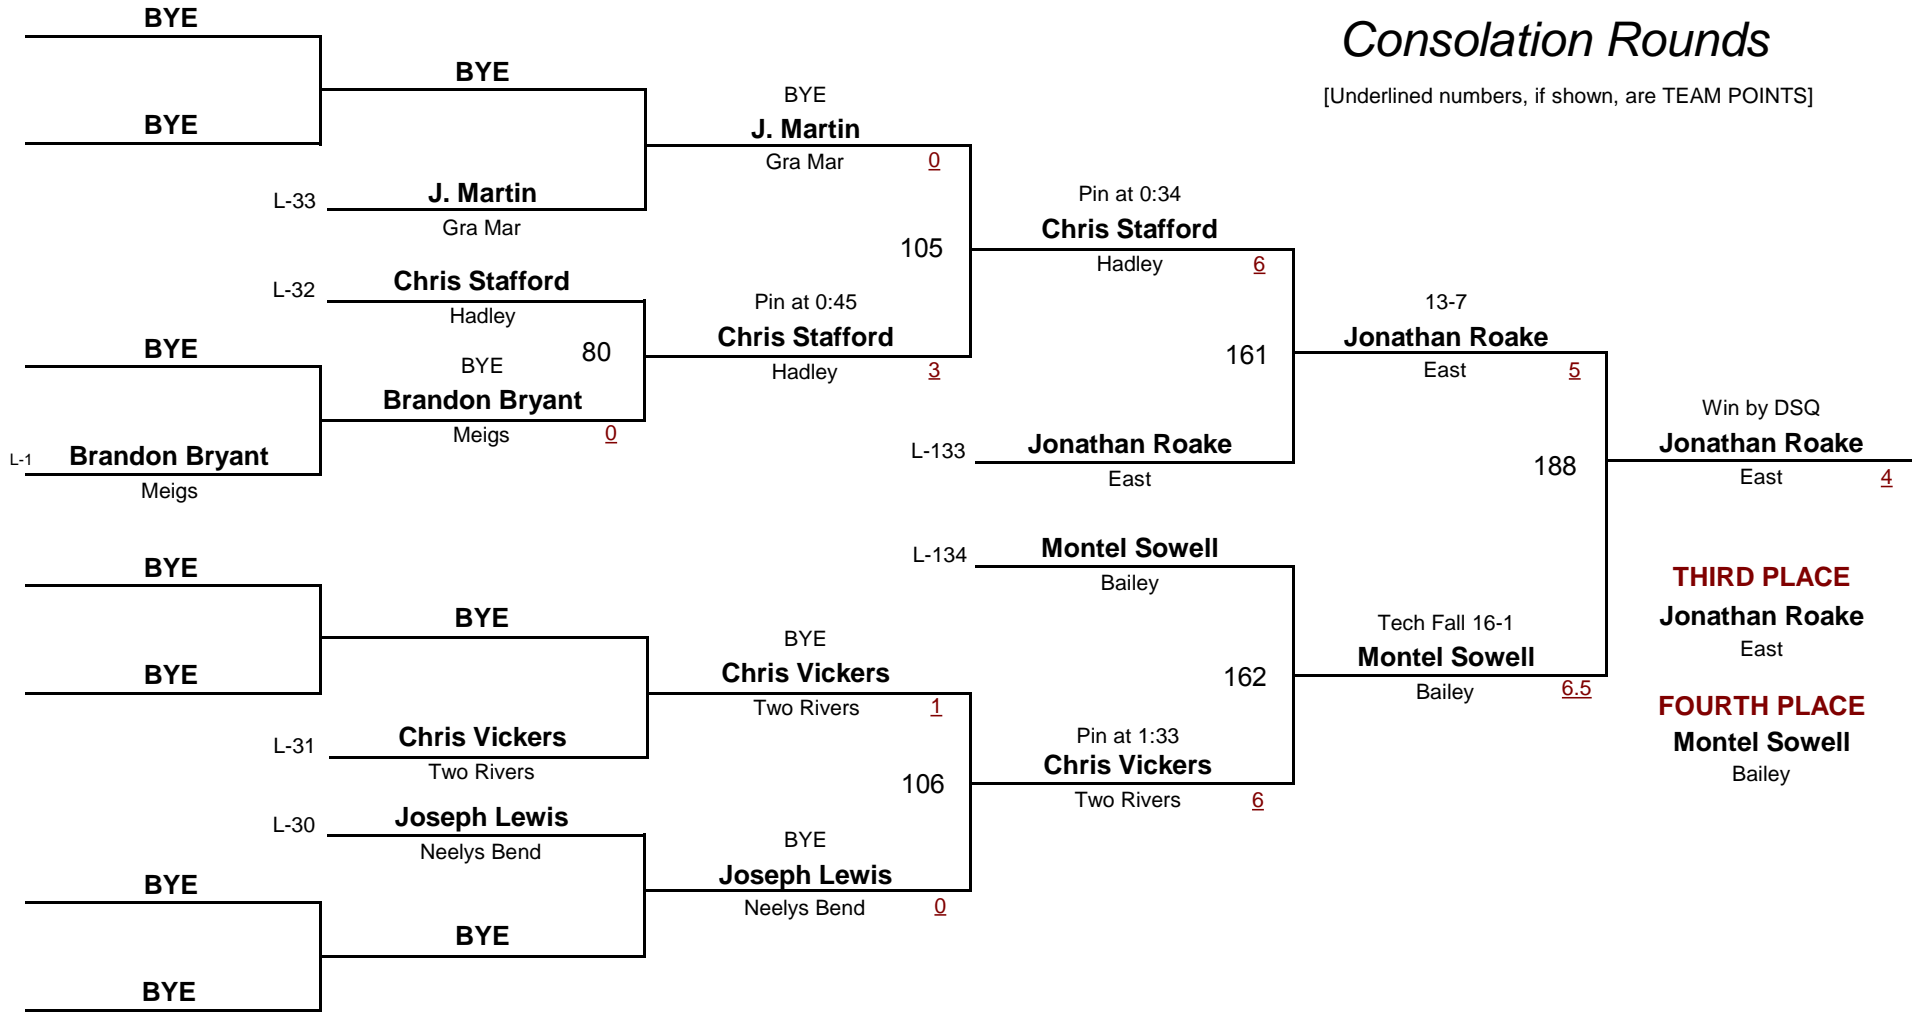

MIDDLE SCHOOL

DIVISION

92.0

WEIGHT

2010 Eastern Division

January 30, 2010

Consolation Rounds

[Underlined numbers, if shown, are TEAM POINTS]