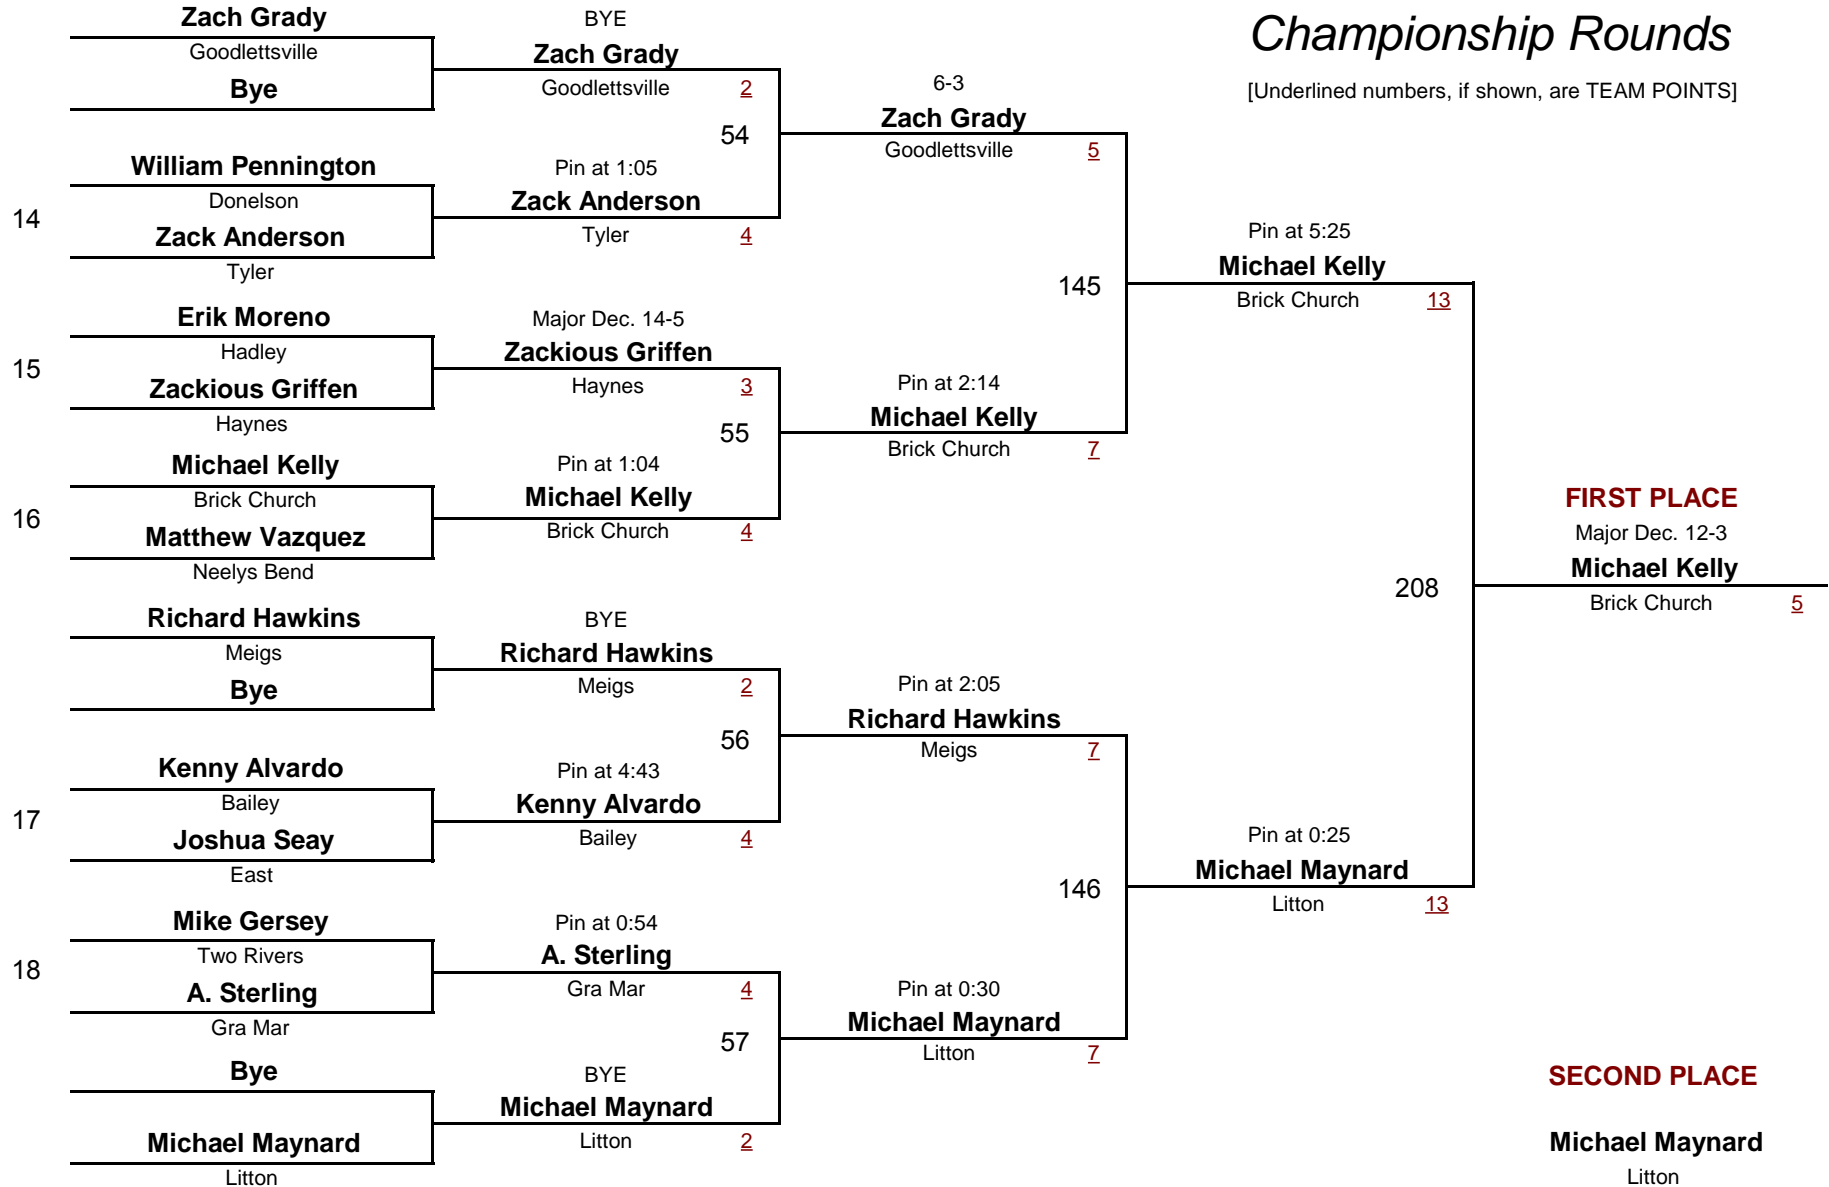

MIDDLE SCHOOL 140.0

DIVISION

WEIGHT

2010 Eastern Division

January 30, 2010

Championship Rounds

[Underlined numbers, if shown, are TEAM POINTS]