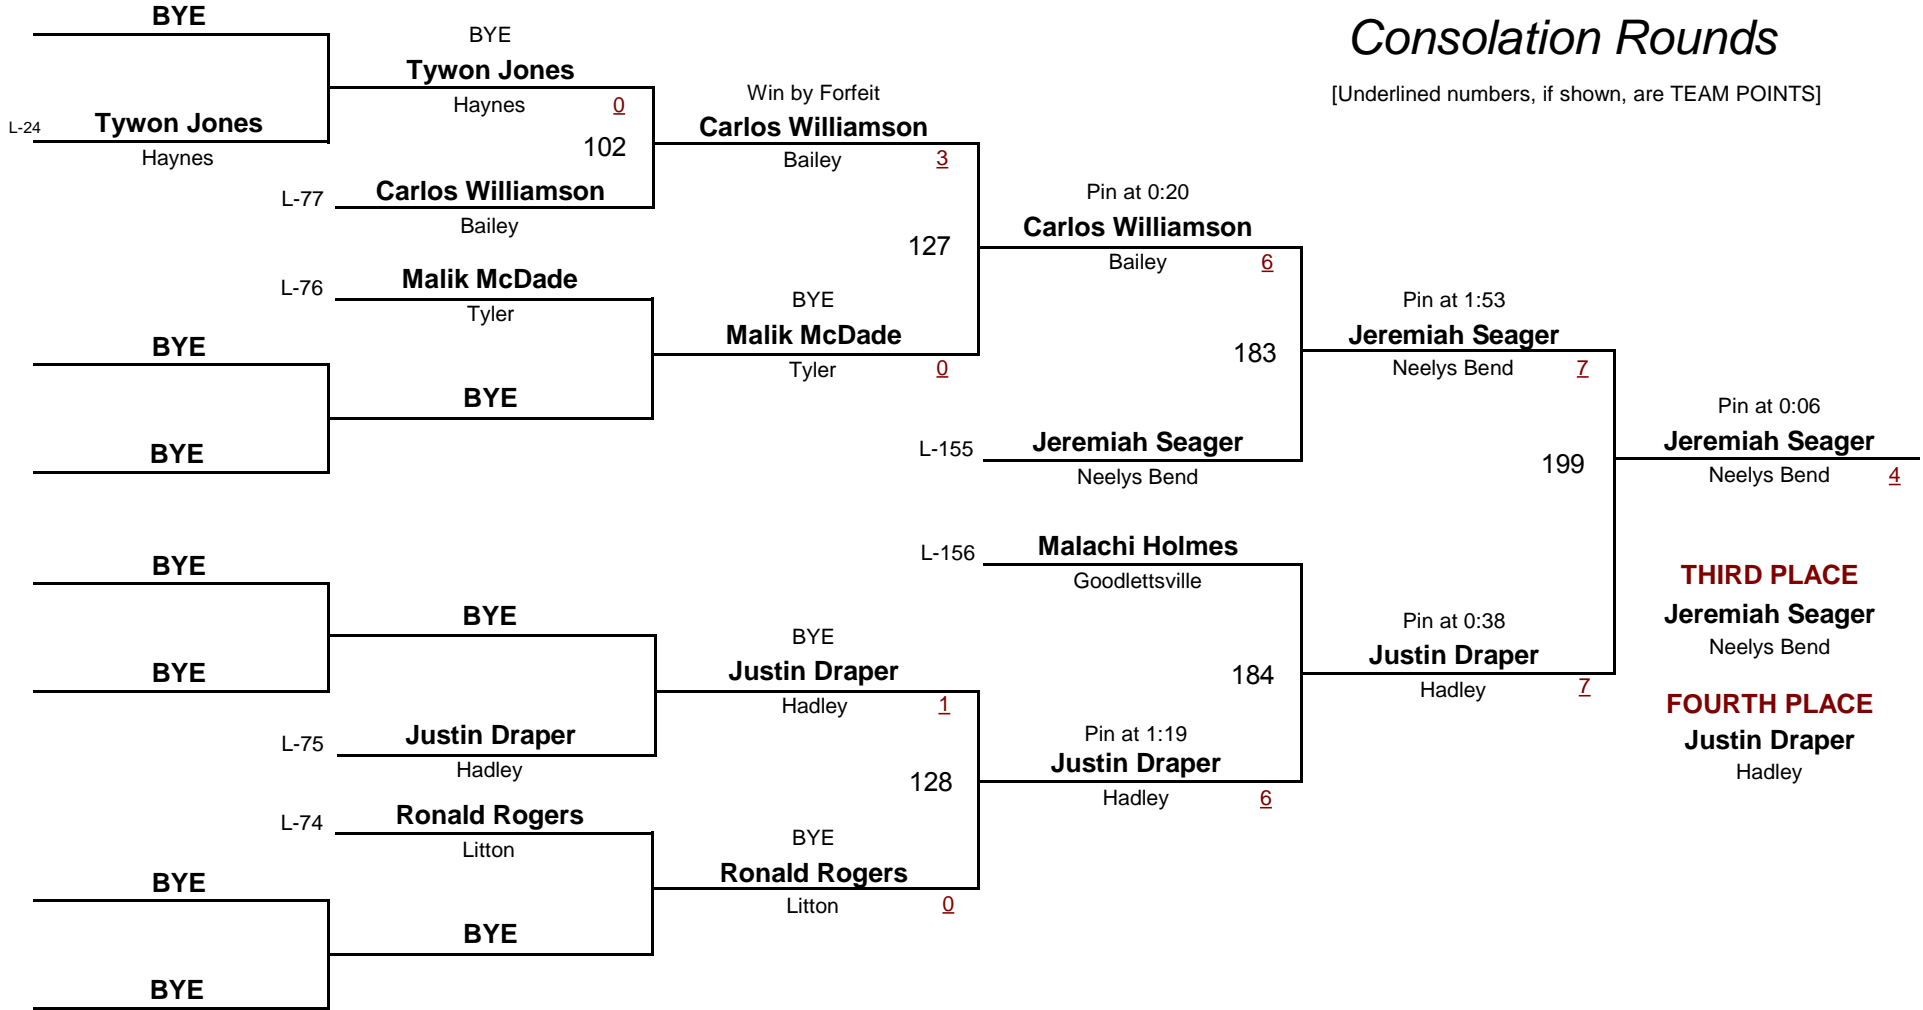

MIDDLE SCHOOL 217.0

DIVISION

WEIGHT

2010 Eastern Division

January 30, 2010

Consolation Rounds

[Underlined numbers, if shown, are TEAM POINTS]