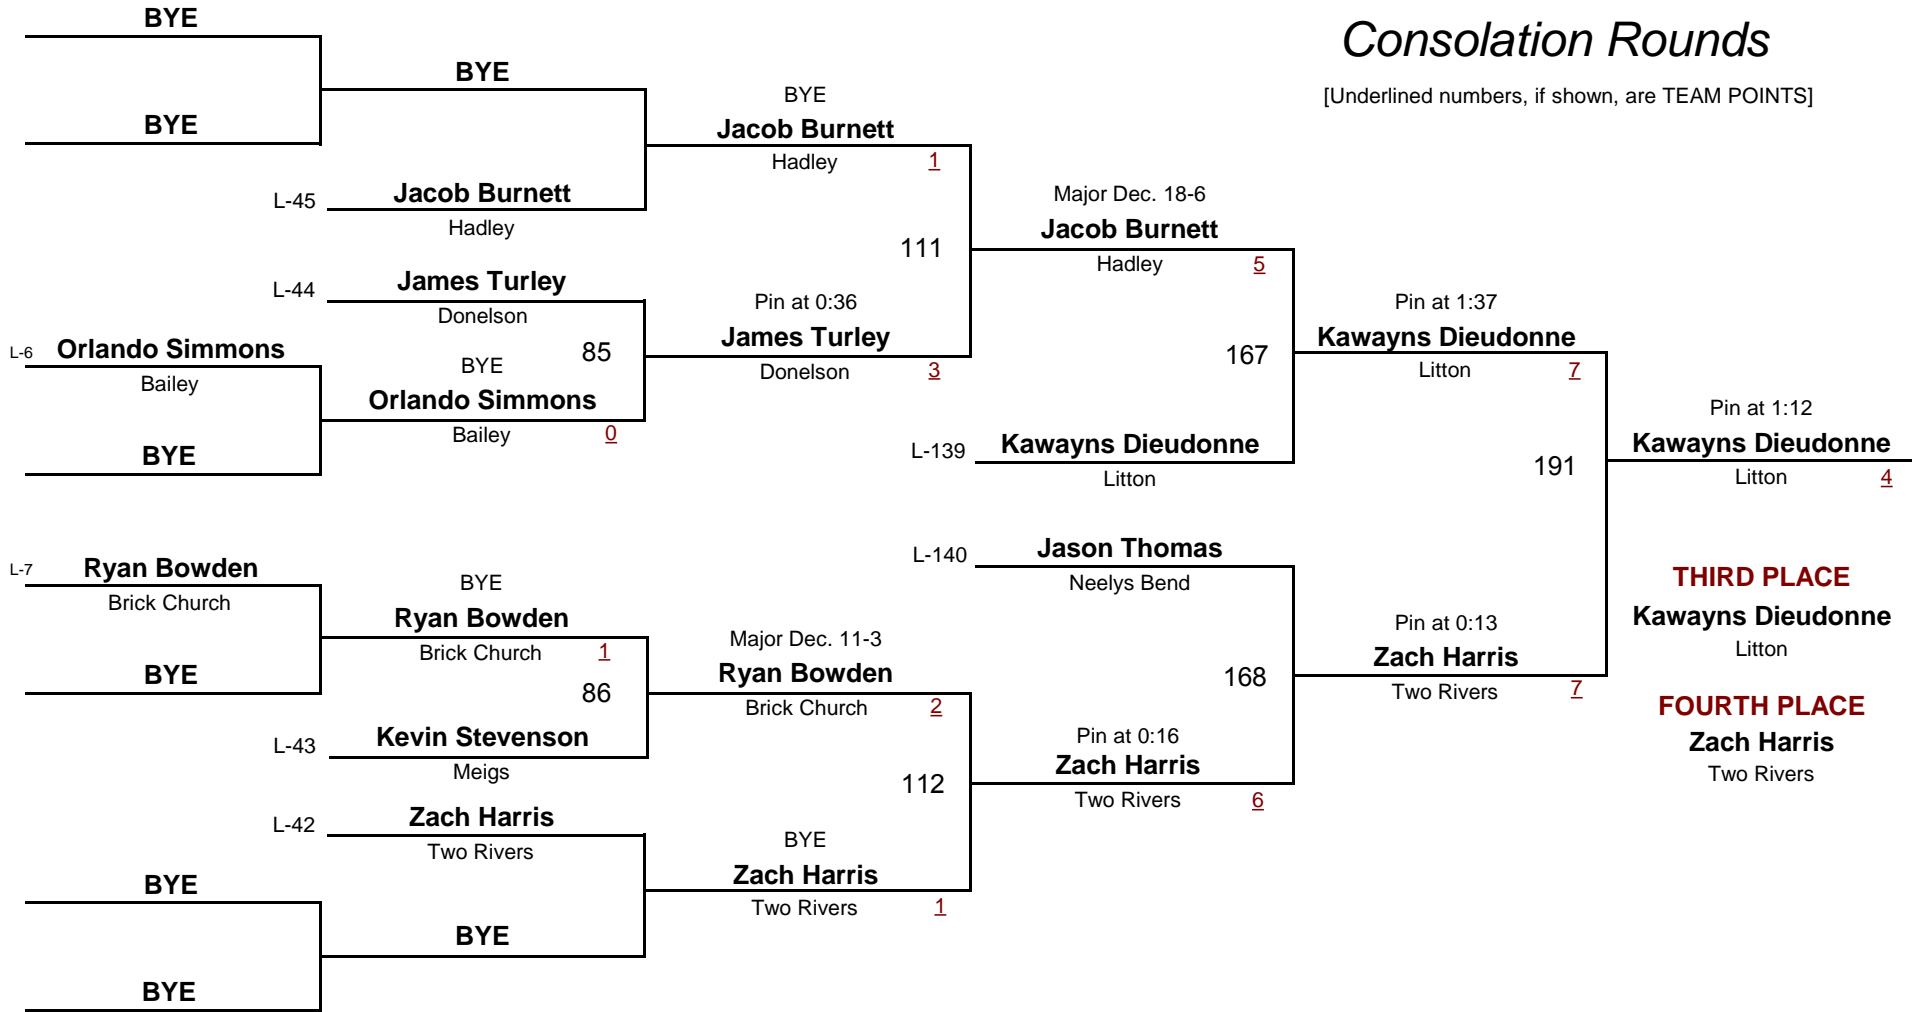

DIVISION

WEIGHT

2010 Eastern Division

January 30, 2010

Consolation Rounds

[Underlined numbers, if shown, are TEAM POINTS]

MIDDLE SCHOOL

124.0