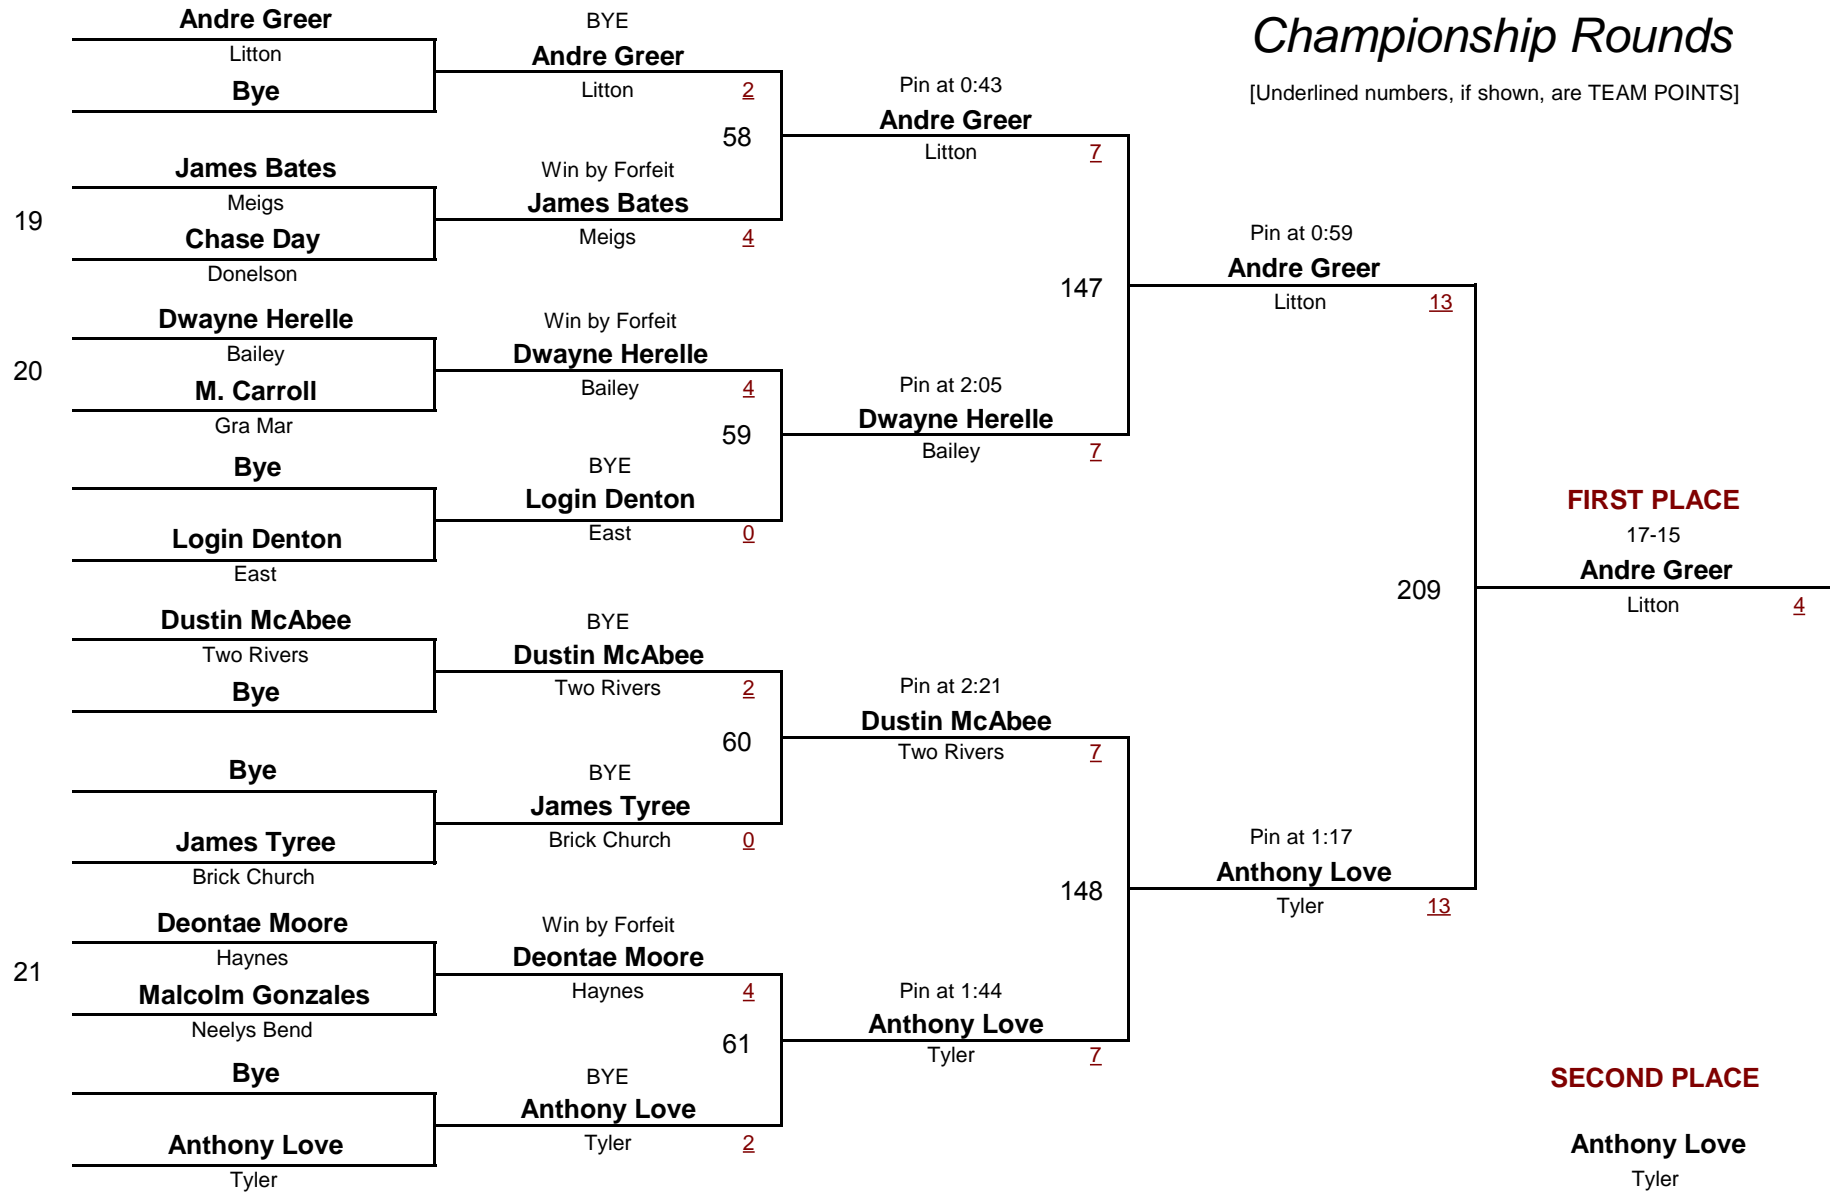

MIDDLE SCHOOL

150.0

2010 Eastern Division

DIVISION

WEIGHT

January 30, 2010

Championship Rounds

[Underlined numbers, if shown, are TEAM POINTS]