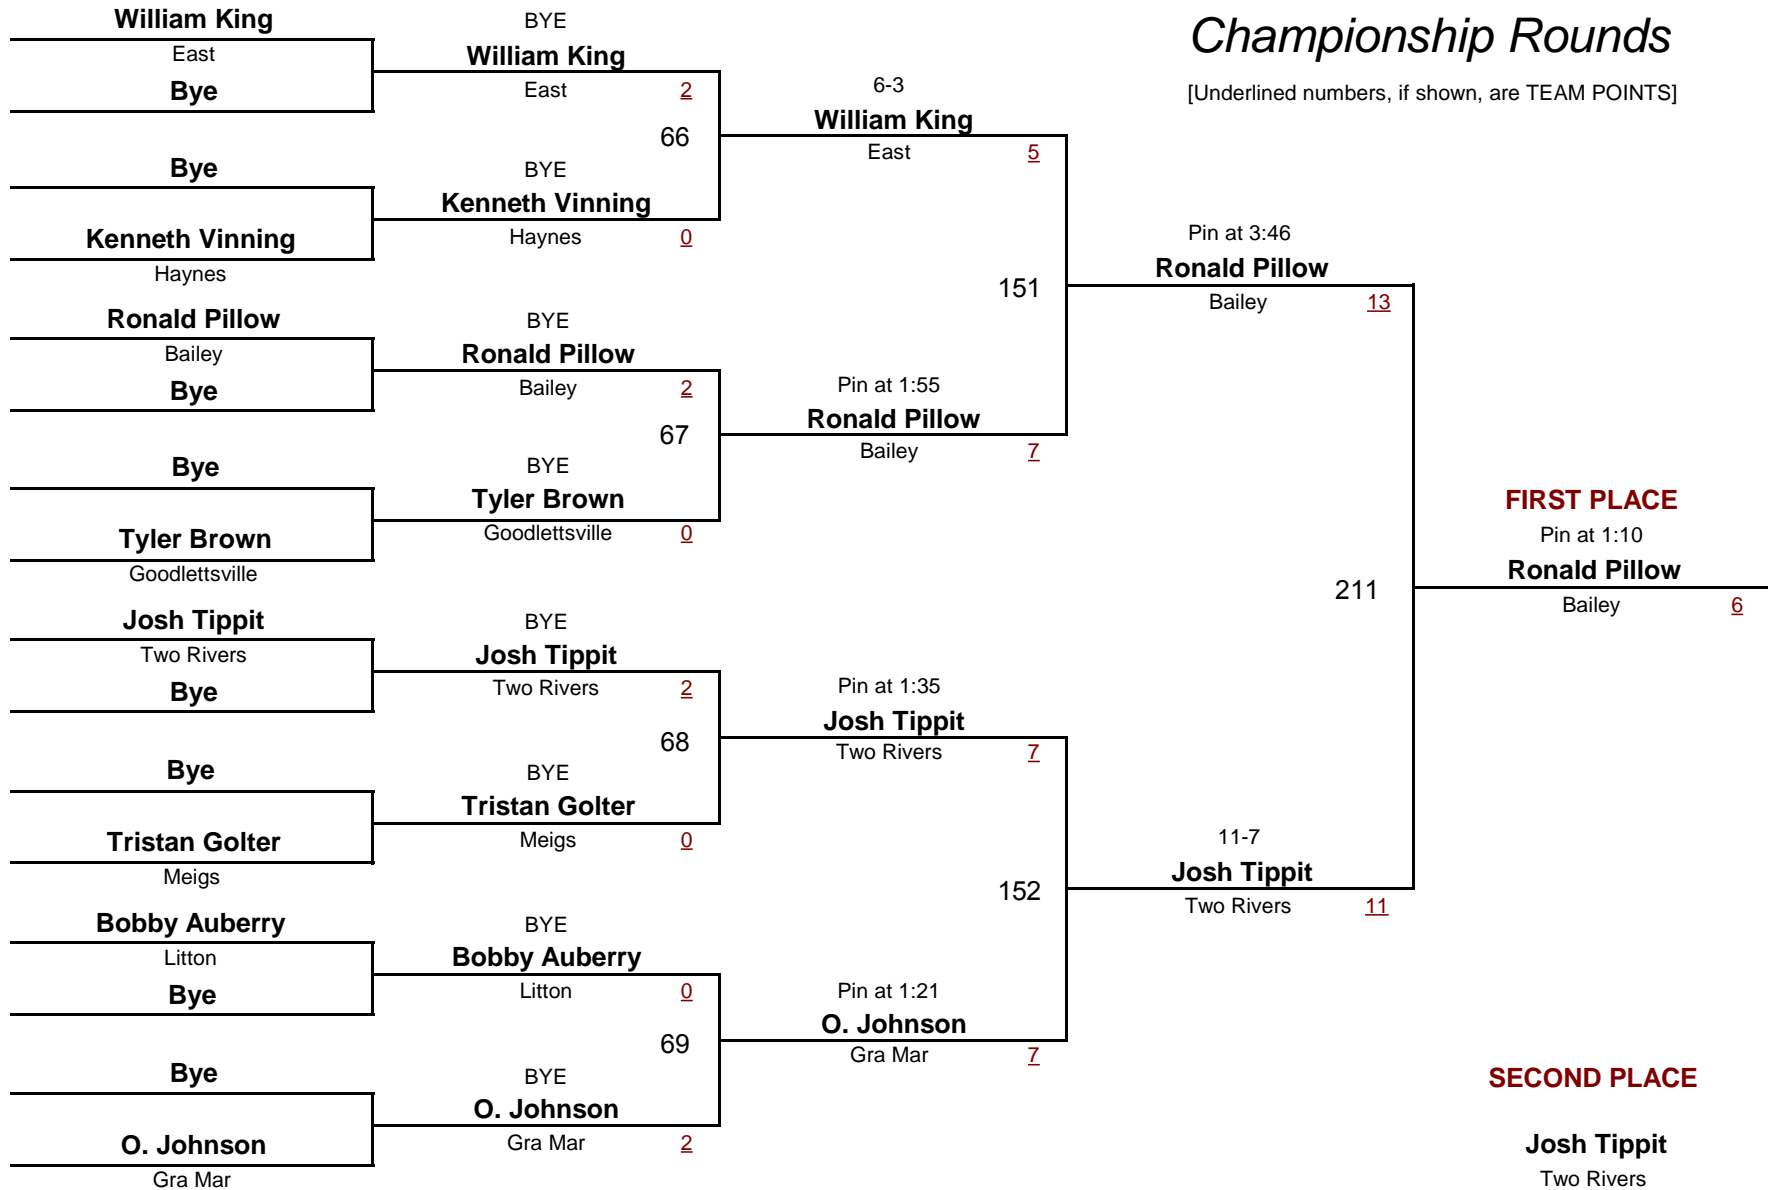

MIDDLE SCHOOL

177.0

2010 Eastern Division

DIVISION

WEIGHT

January 30, 2010

Championship Rounds

[Underlined numbers, if shown, are TEAM POINTS]