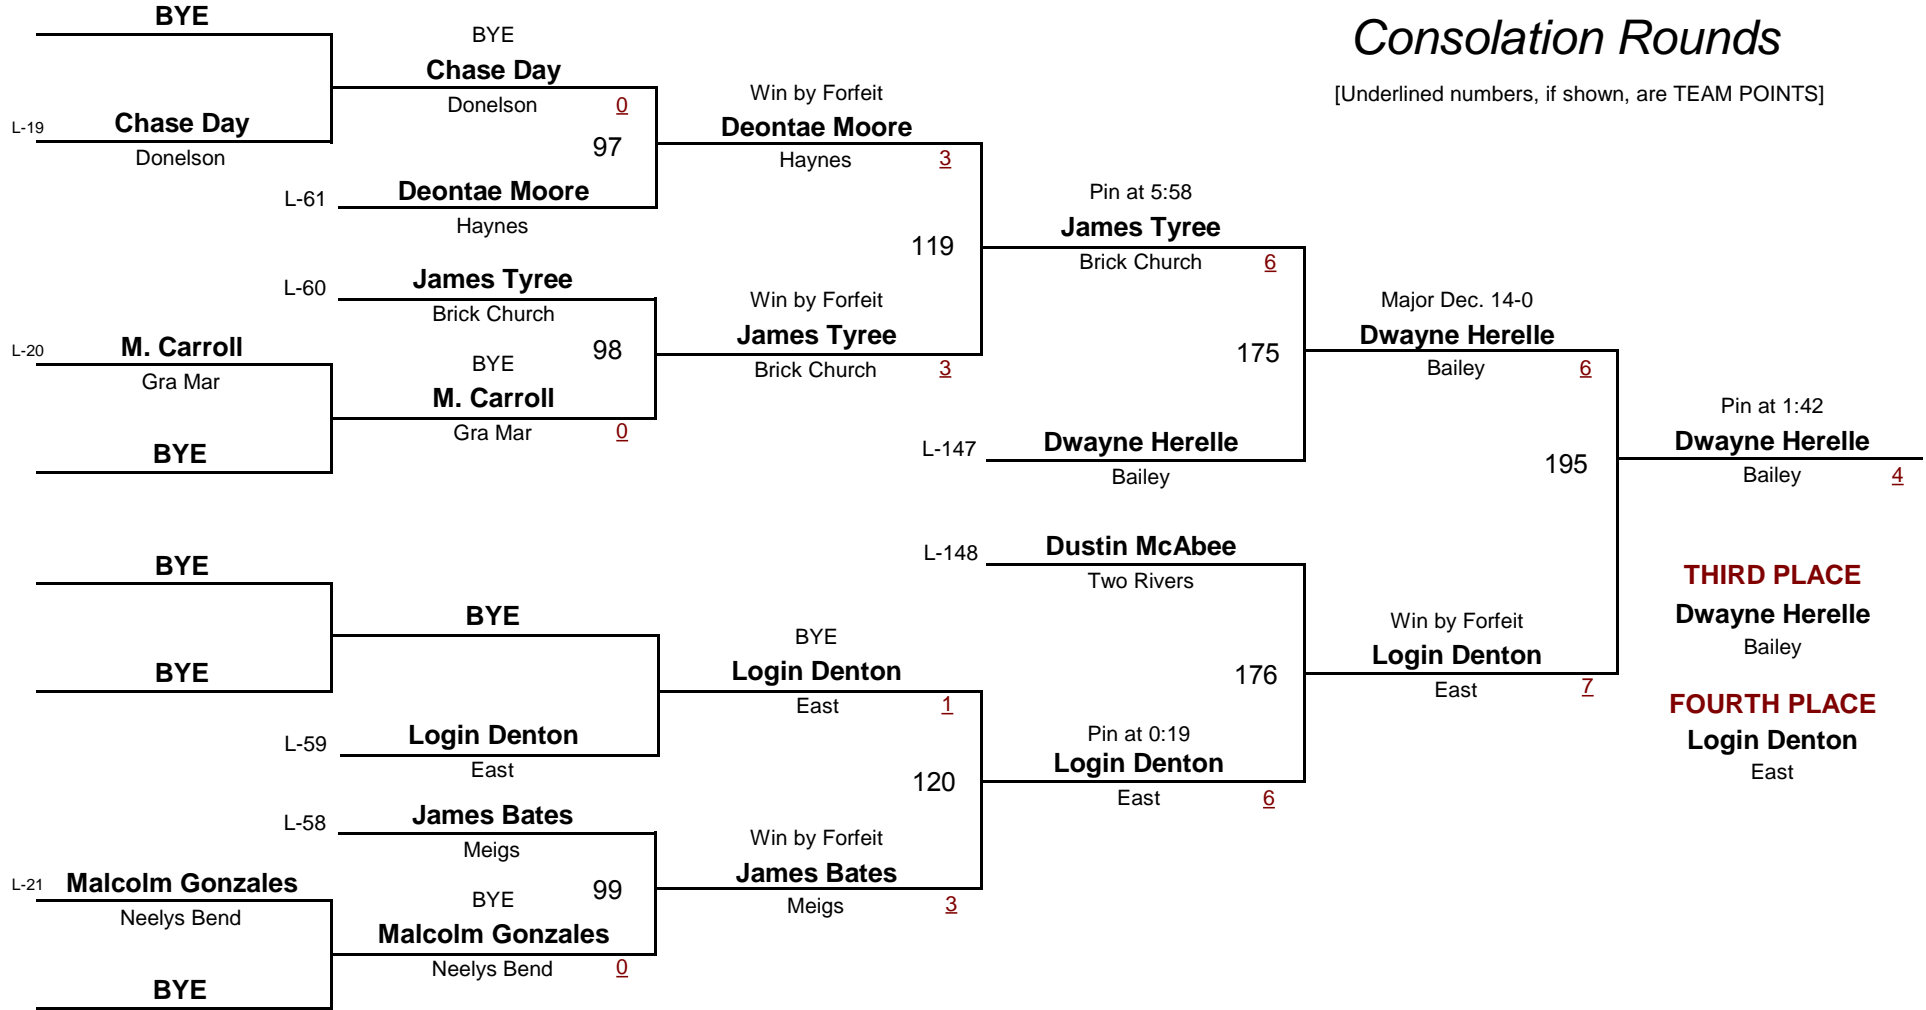

MIDDLE SCHOOL 150.0

DIVISION

WEIGHT

2010 Eastern Division

January 30, 2010

Consolation Rounds

[Underlined numbers, if shown, are TEAM POINTS]