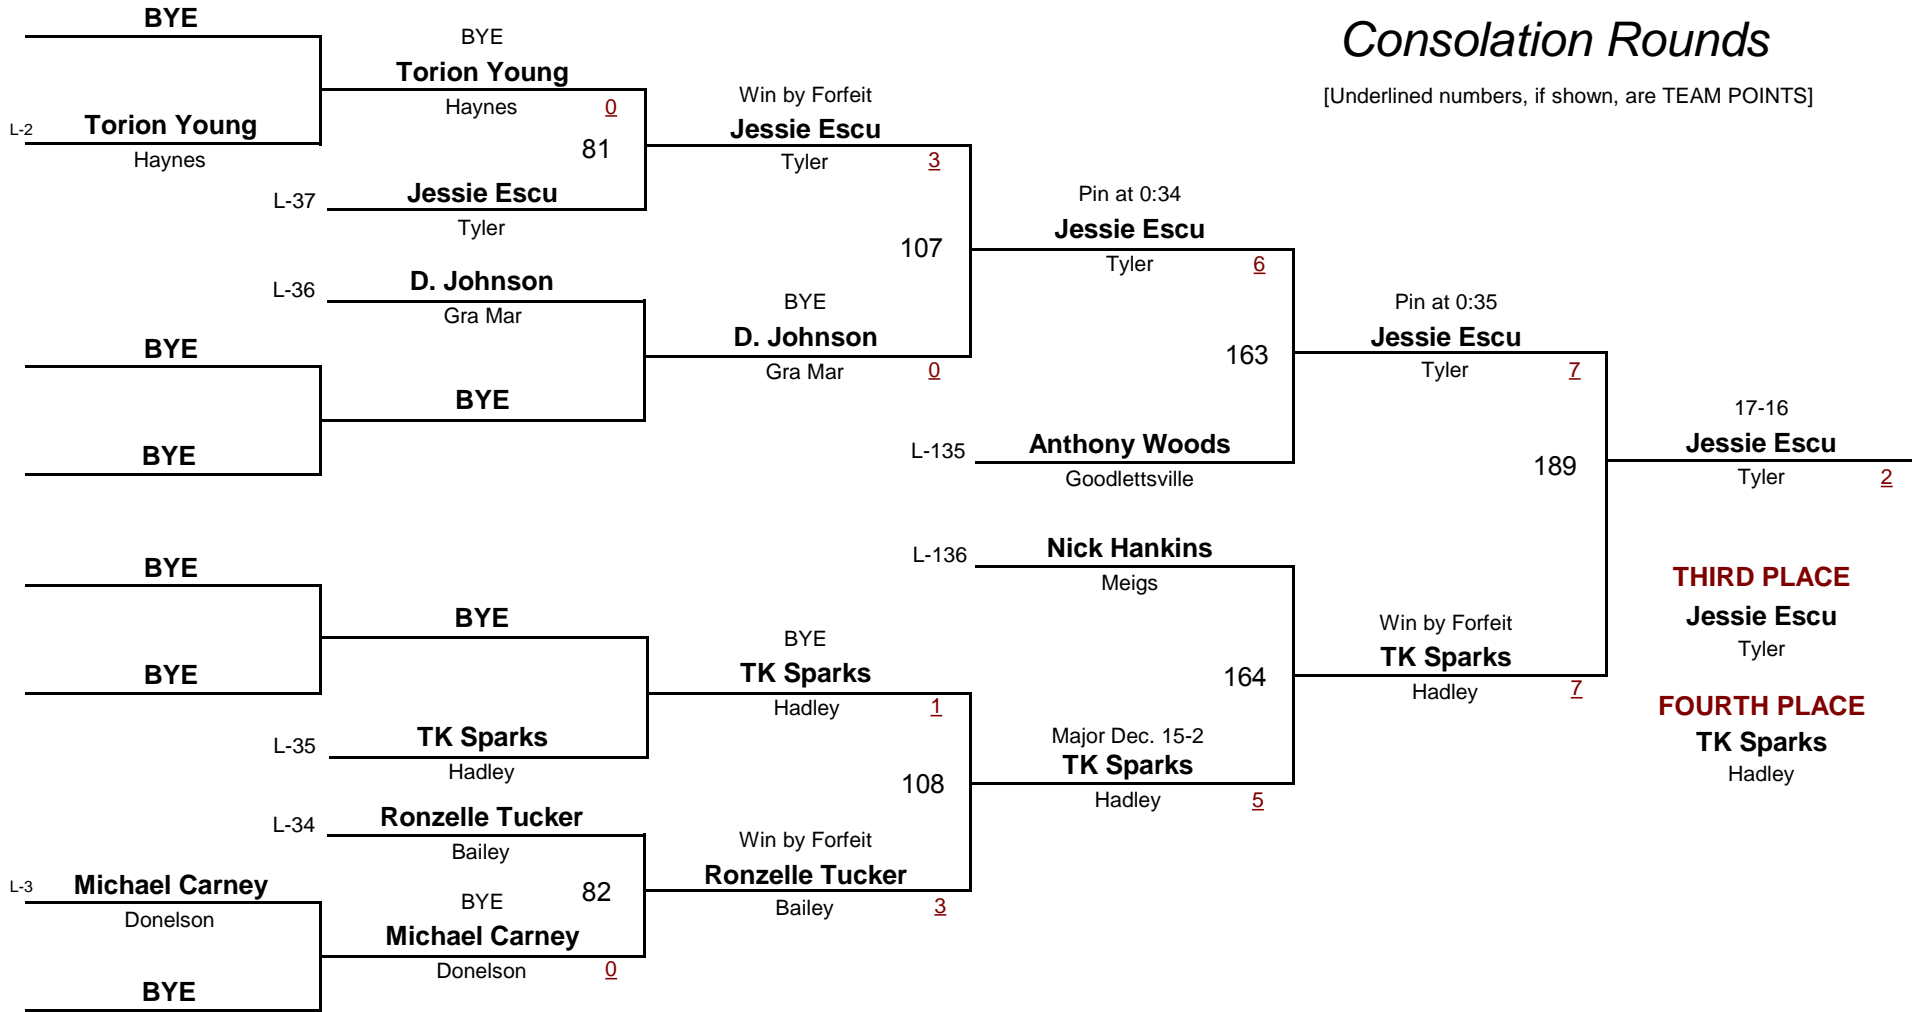

MIDDLE SCHOOL 100.0

DIVISION

WEIGHT

2010 Eastern Division

January 30, 2010

Consolation Rounds

[Underlined numbers, if shown, are TEAM POINTS]

MIDDLE SCHOOL