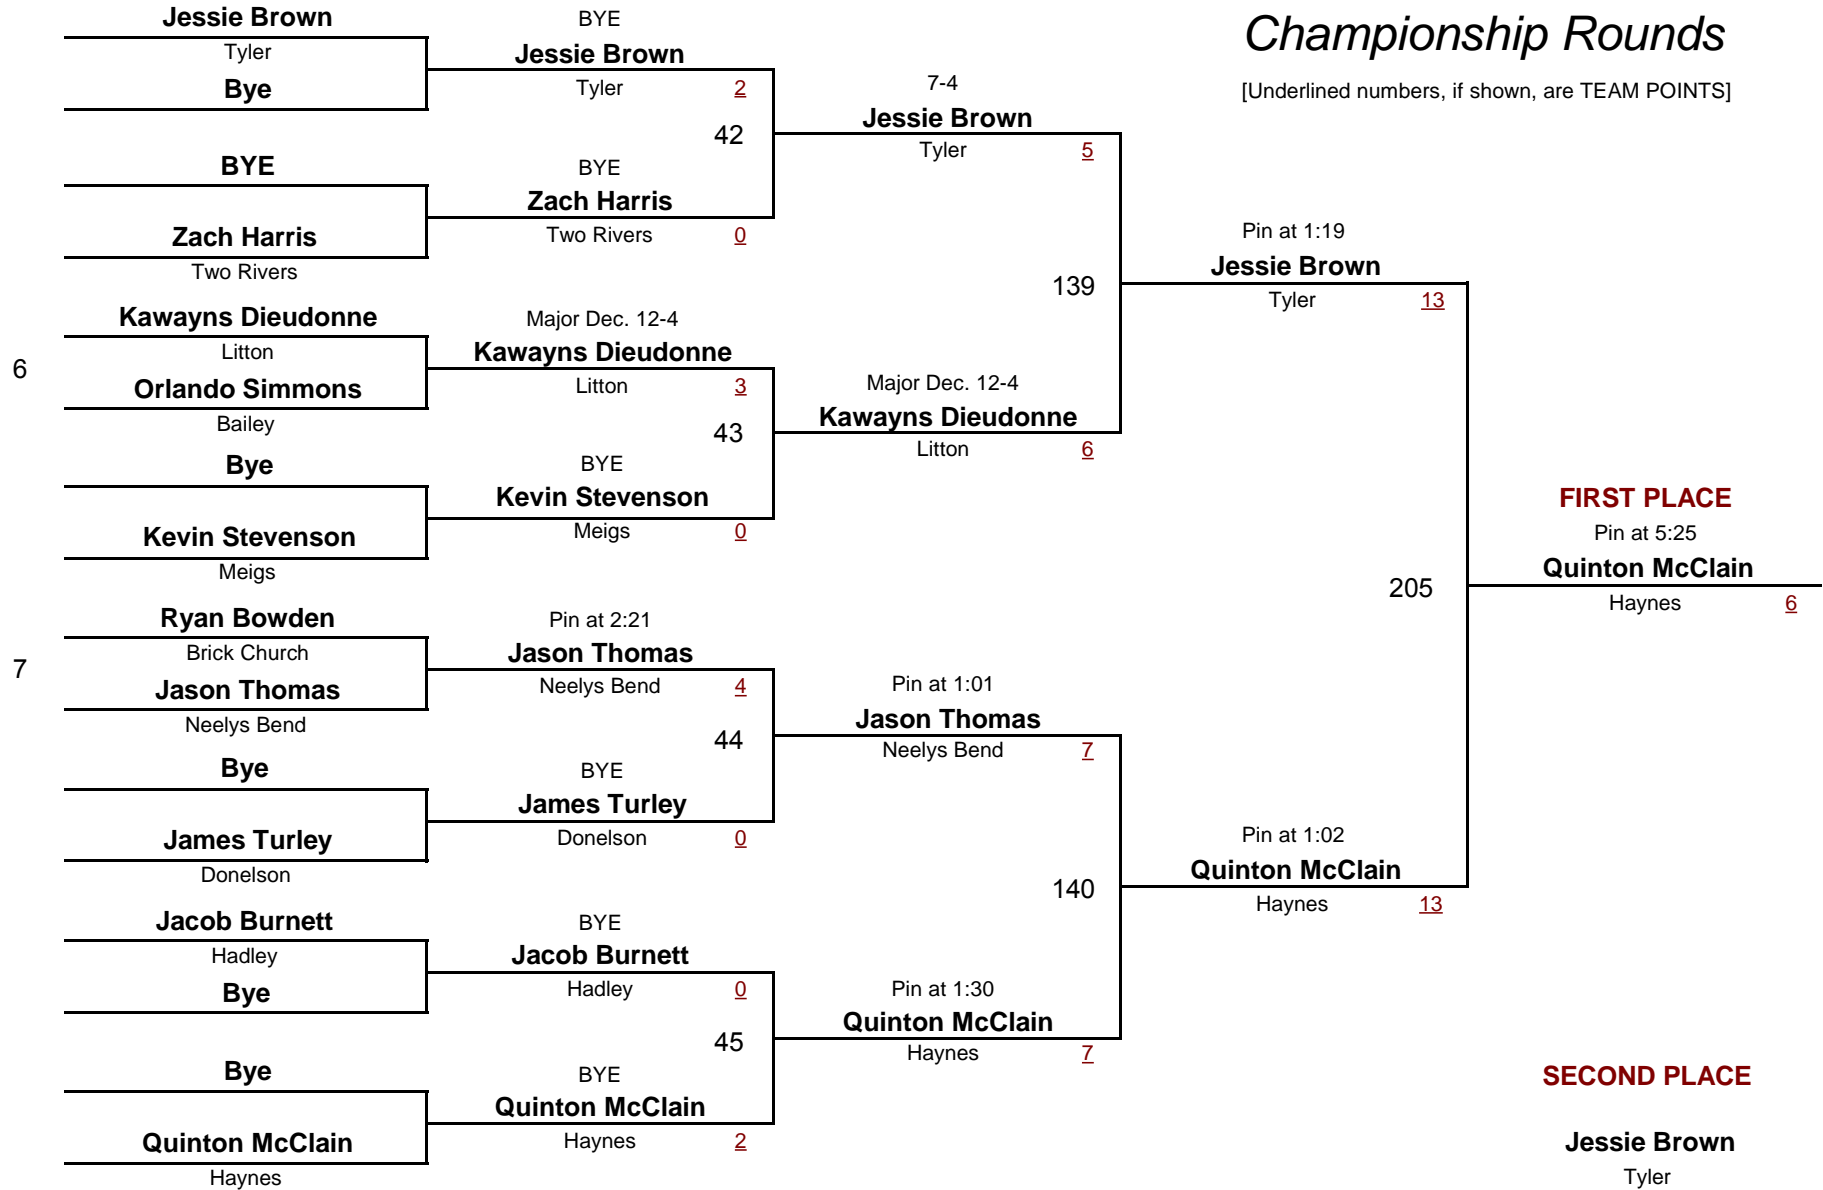

116.0

2010 Eastern Division

DIVISION

WEIGHT

January 30, 2010

Championship Rounds

[Underlined numbers, if shown, are TEAM POINTS]

MIDDLE SCHOOL 116.0