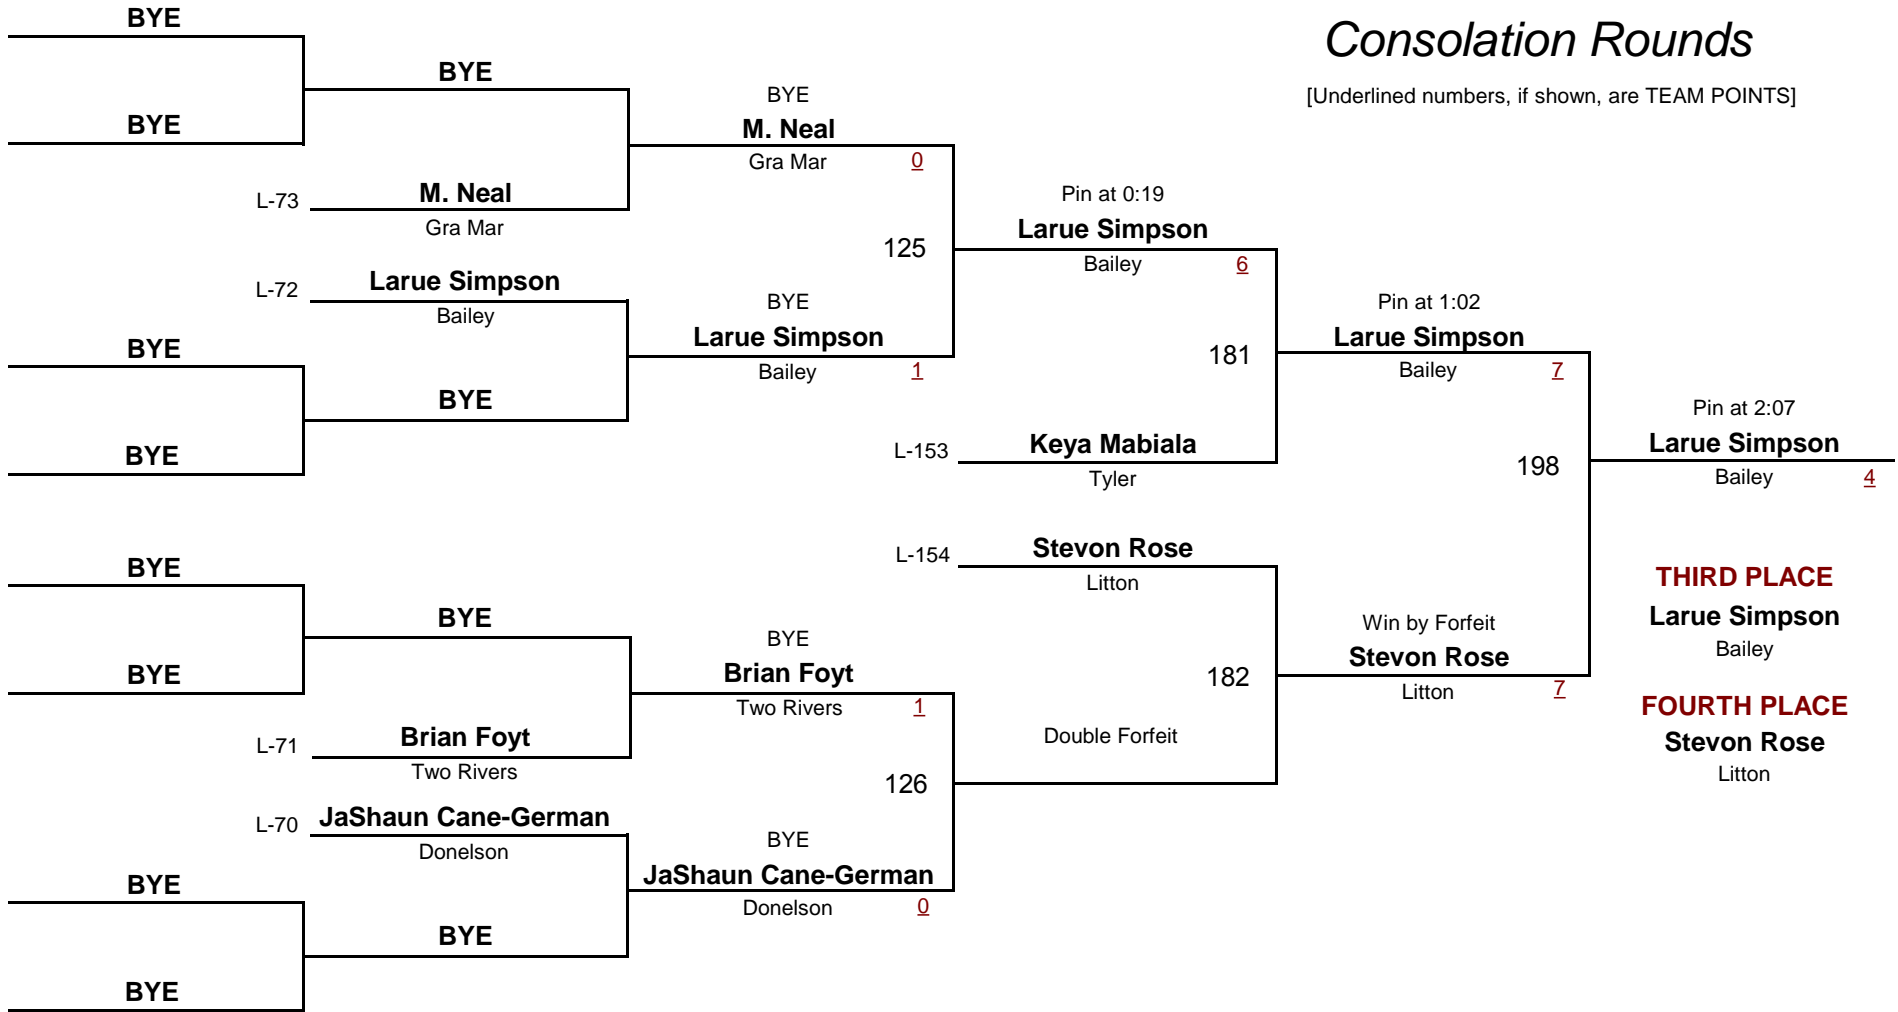

MIDDLE SCHOOL 192.0

DIVISION

WEIGHT

2010 Eastern Division

January 30, 2010

Consolation Rounds

[Underlined numbers, if shown, are TEAM POINTS]

MIDDLE SCHOOL